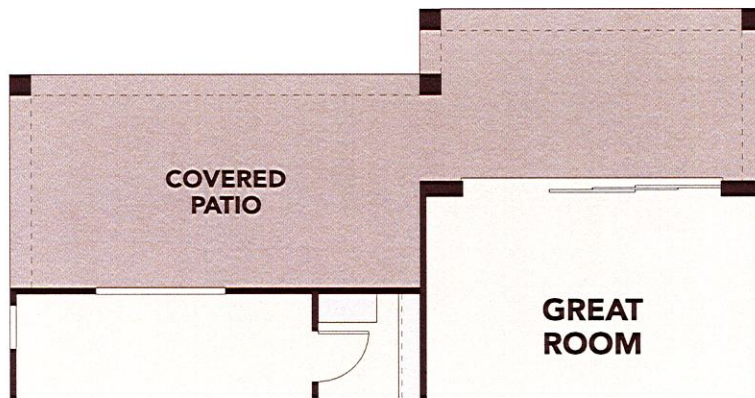

Acacia

MARLEY PARK - CASTILLO SERIES

1,486 Approx Square Feet

3 Bedrooms
2 Bathrooms

2-Car Garage
1-Story Home

Options Extended Covered Patio • Multi-Slide Door at
Extended Covered Patio • French Door at Owner's Suite
Owner's Bath • Walk-in Shower

Acacia

MARLEY PARK - CASTILLO SERIES

1,486 Approx Square Feet

3 Bedrooms 2-Car Garage
2 Bathrooms 1-Story Home

Options Extended Covered Patio • Multi-Slide Door at
Extended Covered Patio • French Door at Owner's Suite
Owner's Bath • Walk-in Shower

Floor Plan Options

Optional Extended Covered Patio

Optional Multi-Slide Door at Extended Covered Patio

Optional French Door at Owner's Suite

Optional Walk-in Shower

Optional Owner's Bath

Elevation Options

REV 02.21.19