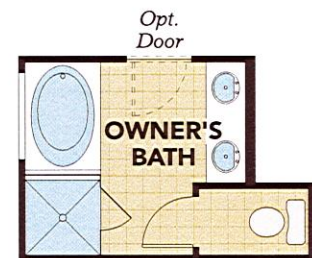

Acacia

MARLEY PARK - CASTILLO SERIES

1,486 Approx Square Feet

3 Bedrooms 2-Car Garage
2 Bathrooms 1-Story Home

Options Extended Covered Patio • Multi-Slide Door at
Extended Covered Patio • French Door at Owner's Suite
Owner's Bath • Walk-in Shower

Floor Plan Options

Optional Extended Covered Patio

Optional Multi-Slide Door at Extended Covered Patio

Optional French Door at Owner's Suite

Optional Walk-in Shower

Optional Owner's Bath

Elevation Options

REV 02.21.19