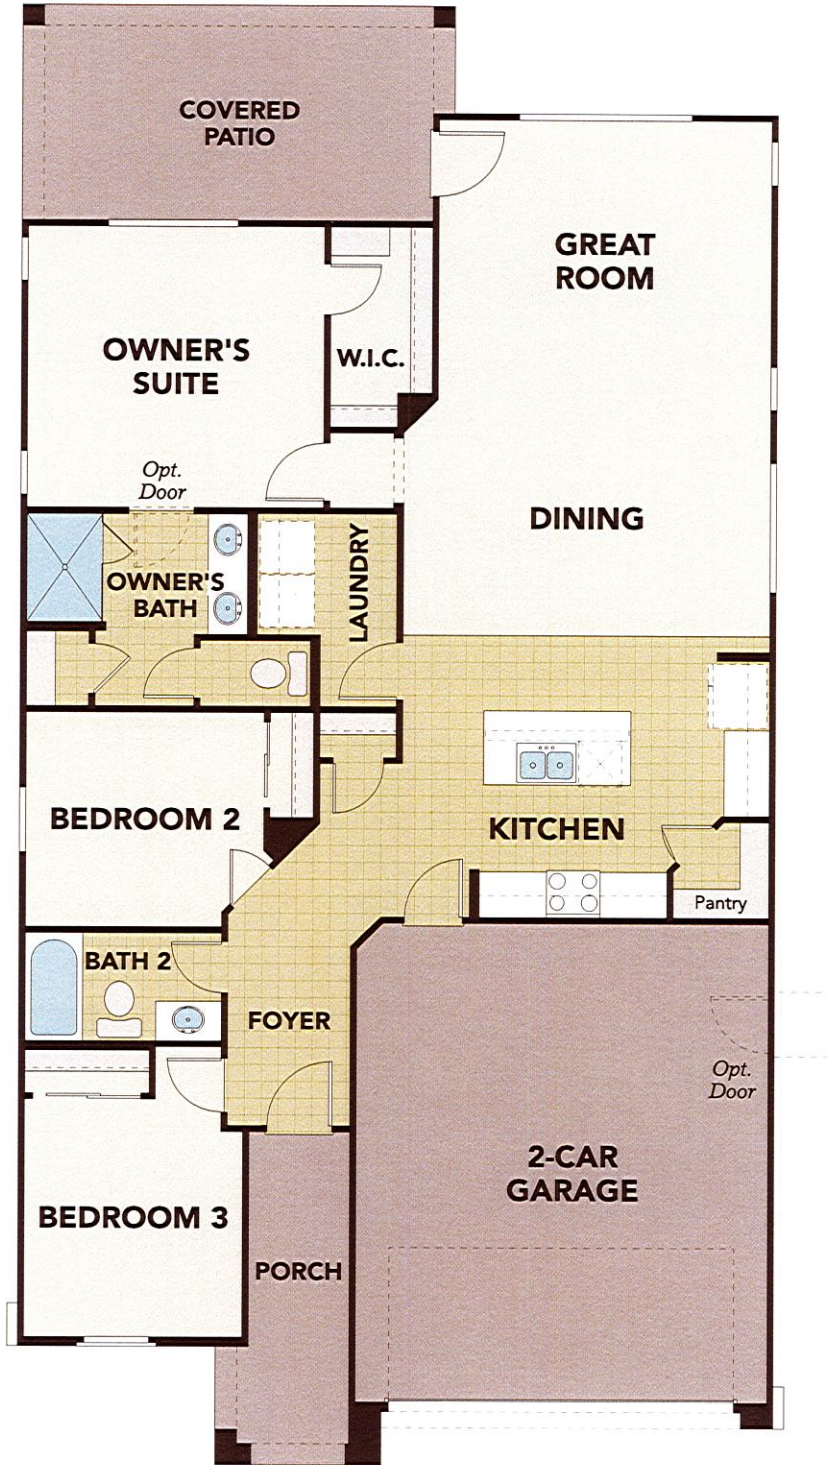

Acacia

MARLEY PARK - CASTILLO SERIES

1,486 Approx Square Feet

3 Bedrooms
2 Bathrooms

2-Car Garage
1-Story Home

Options Extended Covered Patio • Multi-Slide Door at
Extended Covered Patio • French Door at Owner's Suite
Owner's Bath • Walk-in Shower

First Floor Plan

Elevation Options

REV 02.21.19

Spanish Colonial Elevation

Tuscan Elevation

Prairie Elevation

GehanHOMES

gehanhomes.com

Acacia

MARLEY PARK - CASTILLO SERIES

1,486 Approx Square Feet

3 Bedrooms 2-Car Garage
2 Bathrooms 1-Story Home

Options Extended Covered Patio • Multi-Slide Door at
Extended Covered Patio • French Door at Owner's Suite
Owner's Bath • Walk-in Shower

Floor Plan Options

Optional Extended Covered Patio

Optional Multi-Slide Door at Extended Covered Patio

Optional French Door at Owner's Suite

Optional Walk-in Shower

Optional Owner's Bath

Elevation Options

REV 02.21.19