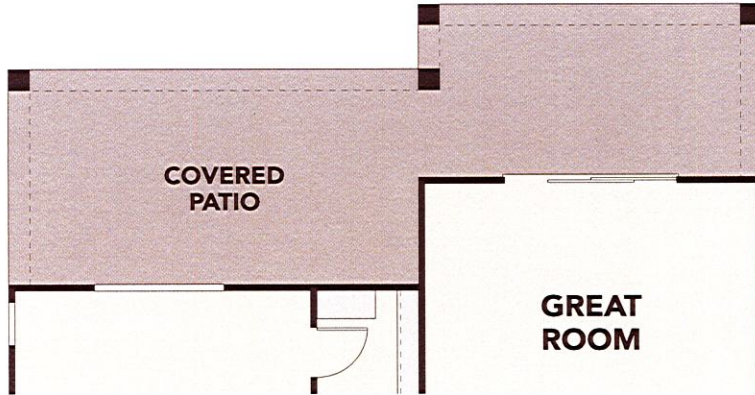

Acacia

MARLEY PARK - CASTILLO SERIES

1,486 Approx Square Feet

3 Bedrooms
2 Bathrooms

2-Car Garage
1-Story Home

Options Extended Covered Patio • Multi-Slide Door at
Extended Covered Patio • French Door at Owner's Suite
Owner's Bath • Walk-in Shower

Acacia

MARLEY PARK - CASTILLO SERIES

1,486 Approx Square Feet

3 Bedrooms 2-Car Garage
2 Bathrooms 1-Story Home

Options Extended Covered Patio • Multi-Slide Door at
Extended Covered Patio • French Door at Owner's Suite
Owner's Bath • Walk-in Shower

Floor Plan Options

Optional Extended Covered Patio

Optional Multi-Slide Door at Extended Covered Patio

Optional French Door at Owner's Suite

Optional Walk-in Shower

Optional Owner's Bath

Elevation Options

REV 02.21.19