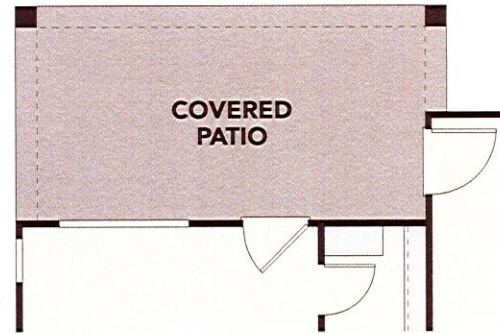

Acacia

MARLEY PARK - CASTILLO SERIES

1,486 Approx Square Feet

3 Bedrooms 2-Car Garage
2 Bathrooms 1-Story Home

Options Extended Covered Patio • Multi-Slide Door at
Extended Covered Patio • French Door at Owner's Suite
Owner's Bath • Walk-in Shower

Floor Plan Options

Optional Extended Covered Patio

Optional Multi-Slide Door at Extended Covered Patio

Optional French Door at Owner's Suite

Optional Walk-in Shower

Optional Owner's Bath

Elevation Options

REV 02.21.19