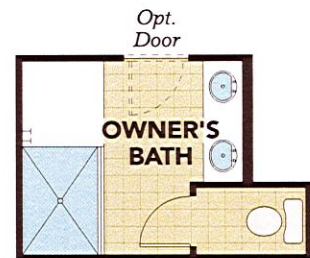

Acacia

MARLEY PARK - CASTILLO SERIES

1,486 Approx Square Feet

3 Bedrooms 2-Car Garage
2 Bathrooms 1-Story Home

Options Extended Covered Patio • Multi-Slide Door at
Extended Covered Patio • French Door at Owner's Suite
Owner's Bath • Walk-in Shower

Floor Plan Options

Optional Extended Covered Patio

Optional Multi-Slide Door at Extended Covered Patio

Optional French Door at Owner's Suite

Optional Walk-in Shower

Optional Owner's Bath

Elevation Options

REV 02.21.19

Spanish Colonial Elevation

Tuscan Elevation

Prairie Elevation

GehanHOMES

gehanhomes.com

©2019 Gehan Homes. All rights reserved. Architectural dimensions shown are nominal interior dimensions; room sizes, window placement and other dimensions may vary from these drawings. This brochure is for illustration purposes, it is not part of a legal contract. We reserve the right to change product features, brand names, architectural design and details. The floor plans and elevations of all Gehan Homes are copyrighted. We have enforced and will continue to enforce our Federal Copyrights to protect the investment of our homebuyers. Gehan Homes of Arizona, LLC, AZ ROC # 281891, MARLEY PARK - CASTILLO SERIES | REV 02.21.19