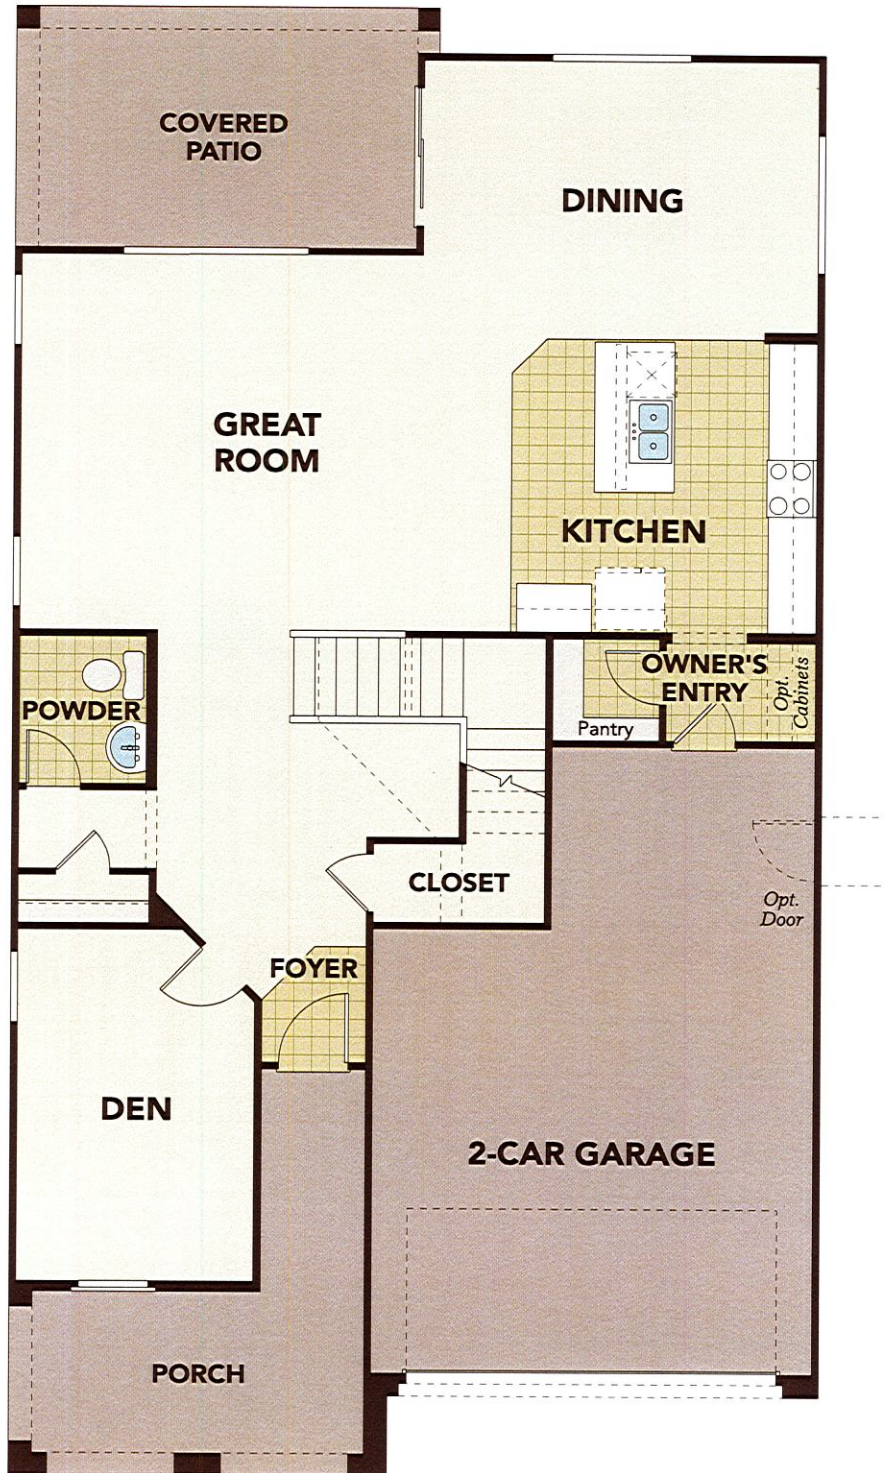

Zinnia

MARLEY PARK - CASTILLO SERIES

3,027 Approx Square Feet

4 Bedrooms
2.5 Bathrooms

2-Car Garage
2-Story Home

Options

Multi-Slide Door • 5th Bedroom with 3rd Bath
Walk-in Shower

First Floor Plan

Optional Multi-Slide Door

Optional Bedroom 5 with Bath 3

Elevation Options

REV 02.21.19

Spanish Colonial Elevation

Tuscan Elevation

Prairie Elevation

GehanHOMES

Zinnia

MARLEY PARK - CASTILLO SERIES

3,027 Approx Square Feet

4 Bedrooms
2.5 Bathrooms

2-Car Garage
2-Story Home

Options

Multi-Slide Door · 5th Bedroom with 3rd Bath
Walk-in Shower

Second Floor Plan