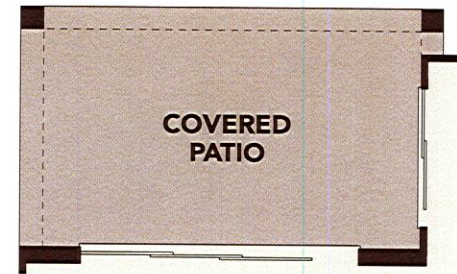

Zinnia

MARLEY PARK - CASTILLO SERIES

3,027 Approx Square Feet

4 Bedrooms
2.5 Bathrooms

2-Car Garage
2-Story Home

Options

Multi-Slide Door • 5th Bedroom with 3rd Bath
Walk-in Shower

First Floor Plan

Optional Multi-Slide Door

Optional Bedroom 5 with Bath 3

Elevation Options

REV 02.21.19

Spanish Colonial Elevation

Tuscan Elevation

Prairie Elevation

GehanHOMES

Zinnia

MARLEY PARK - CASTILLO SERIES

3,027 Approx Square Feet

4 Bedrooms
2.5 Bathrooms

2-Car Garage
2-Story Home

Options

Multi-Slide Door · 5th Bedroom with 3rd Bath
Walk-in Shower

Second Floor Plan