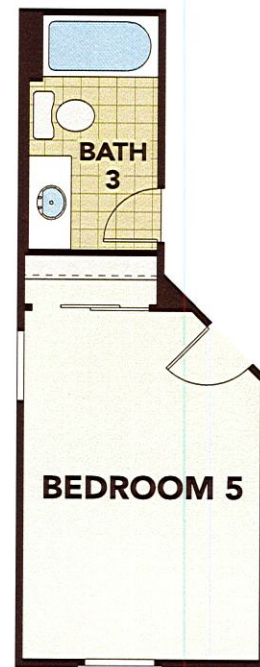

Zinnia

MARLEY PARK - CASTILLO SERIES

3,027 Approx Square Feet

4 Bedrooms
2.5 Bathrooms

2-Car Garage
2-Story Home

Options

Multi-Slide Door • 5th Bedroom with 3rd Bath
Walk-in Shower

First Floor Plan

Optional Multi-Slide Door

Optional Bedroom 5 with Bath 3

Elevation Options

REV 02.21.19

Spanish Colonial Elevation

Tuscan Elevation

Prairie Elevation

GehanHOMES

Zinnia

MARLEY PARK - CASTILLO SERIES

3,027 Approx Square Feet

4 Bedrooms
2.5 Bathrooms

2-Car Garage
2-Story Home

Options

Multi-Slide Door · 5th Bedroom with 3rd Bath
Walk-in Shower

Second Floor Plan