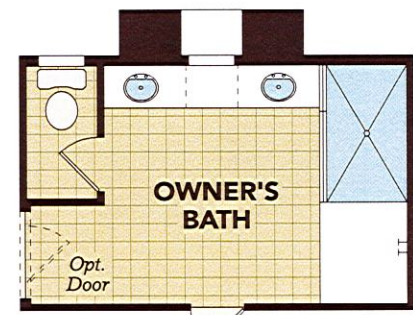

Zinnia

MARLEY PARK - CASTILLO SERIES

3,027 Approx Square Feet

4 Bedrooms
2.5 Bathrooms

2-Car Garage
2-Story Home

Options

Multi-Slide Door · 5th Bedroom with 3rd Bath
Walk-in Shower

Second Floor Plan