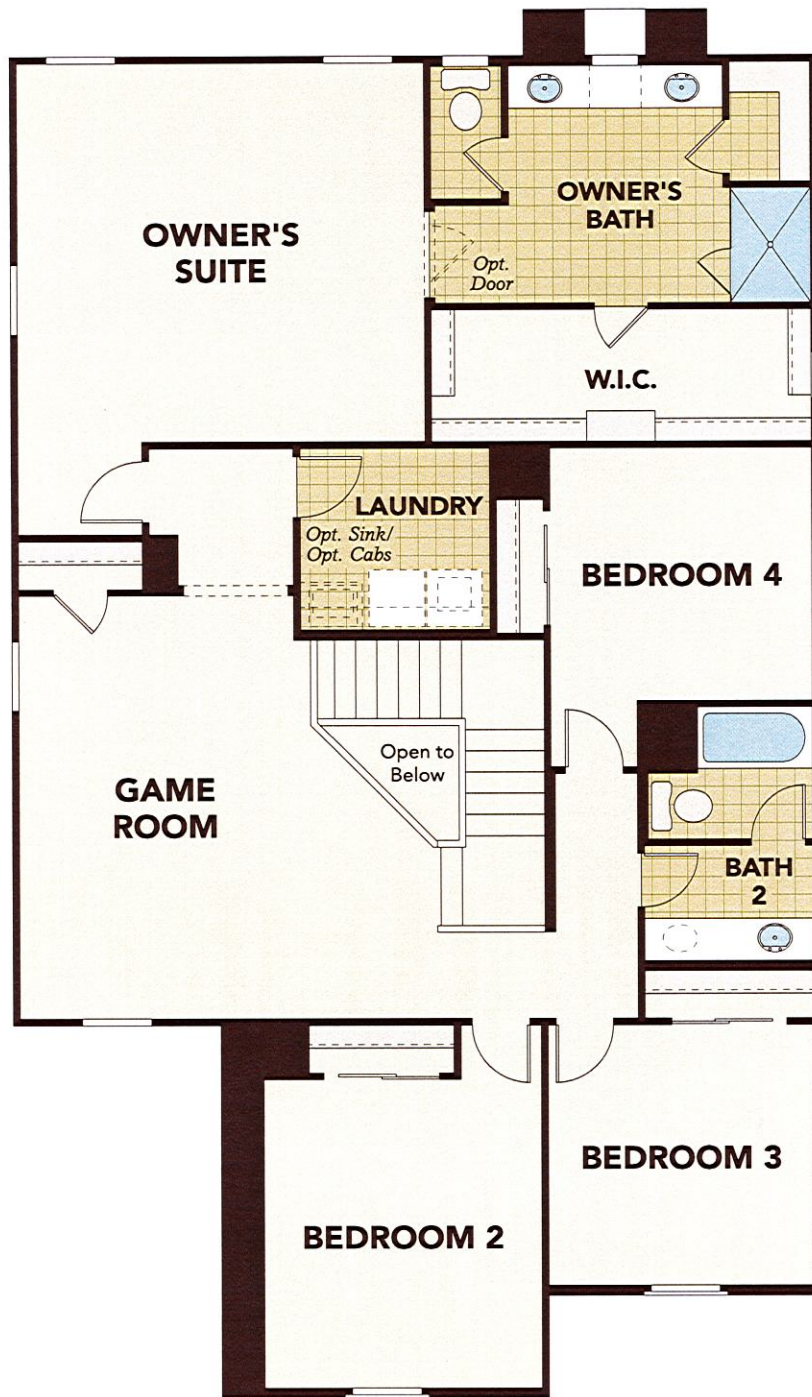

Zinnia

MARLEY PARK - CASTILLO SERIES

3,027 Approx Square Feet

4 Bedrooms
2.5 Bathrooms

2-Car Garage
2-Story Home

Options

Multi-Slide Door • 5th Bedroom with 3rd Bath
Walk-in Shower

First Floor Plan

Optional Multi-Slide Door

Optional Bedroom 5 with Bath 3

Elevation Options

REV 02.21.19

Spanish Colonial Elevation

Tuscan Elevation

Prairie Elevation

GehanHOMES

gehanhomes.com

©2019 Gehan Homes. All rights reserved. Architectural dimensions shown are nominal interior dimensions; room sizes, window placement and other dimensions may vary from these drawings. This brochure is for illustration purposes; it is not part of a legal contract. We reserve the right to change product features, brand names, architectural design and details. The floor plans and elevations of all Gehan Homes are copyrighted. We have enforced and will continue to enforce our Federal Copyrights to protect the investment of our homebuyers. Gehan Homes of Arizona, LLC, AZ ROC # 281891. MARLEY PARK - CASTILLO SERIES | REV 02.21.19

Zinnia

MARLEY PARK - CASTILLO SERIES

3,027 Approx Square Feet

4 Bedrooms
2.5 Bathrooms

2-Car Garage
2-Story Home

Options

Multi-Slide Door · 5th Bedroom with 3rd Bath
Walk-in Shower

Second Floor Plan