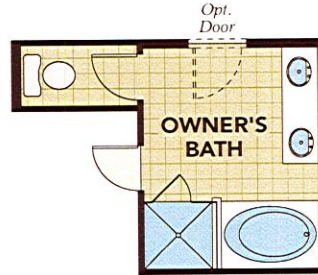

Larkspur

MARLEY PARK - CASTILLO SERIES

2,012 Approx Square Feet

4 Bedrooms
3 Bathrooms

2-Car Garage
1-Story Home

Options

Multi-Slide Door • Windows at Great Room
Owner's Bath • Walk-in Shower

Floor Plan Options

Optional Windows at Great Room

Optional Multi-Slide Door

Optional Owner's Bath

Optional Walk-in Shower

Elevation Options

REV 05.02.19

Spanish Colonial Elevation

Tuscan Elevation