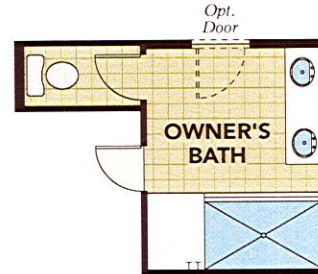

Larkspur

MARLEY PARK - CASTILLO SERIES

2,012 Approx Square Feet

4 Bedrooms
3 Bathrooms

2-Car Garage
1-Story Home

Options

Multi-Slide Door • Windows at Great Room
Owner's Bath • Walk-in Shower

Floor Plan Options

Optional Windows at Great Room

Optional Multi-Slide Door

Optional Owner's Bath

Optional Walk-in Shower

Elevation Options

REV 05.02.19

Spanish Colonial Elevation

Tuscan Elevation