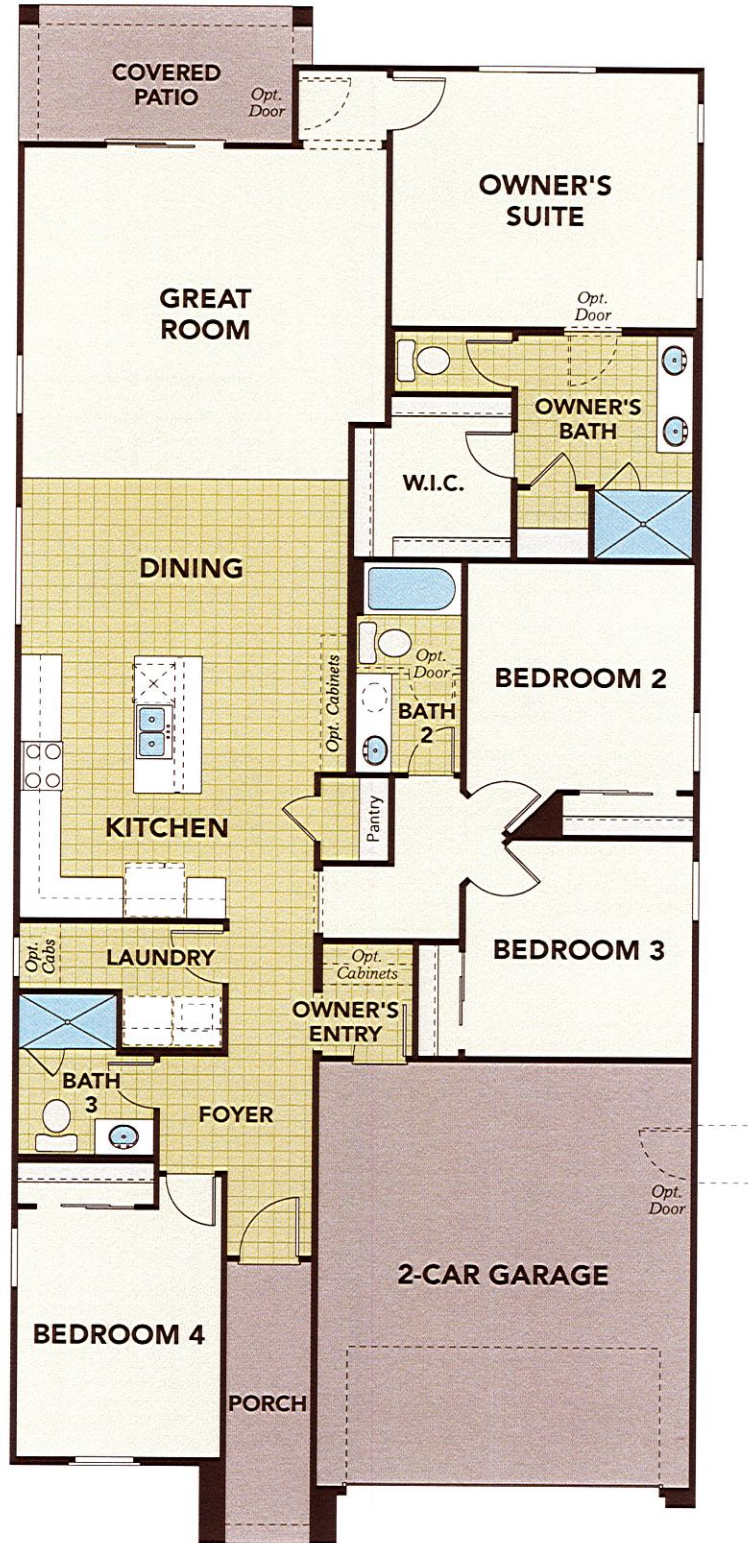

Larkspur

MARLEY PARK - CASTILLO SERIES

2,012 Approx Square Feet

4 Bedrooms
3 Bathrooms

2-Car Garage
1-Story Home

Options

Multi-Slide Door · Windows at Great Room
Owner's Bath · Walk-in Shower

First Floor Plan

REV 05.02.19

Elevation Options

Spanish Colonial Elevation

Tuscan Elevation

Prairie Elevation

GehanHOMES

gehanhomes.com

©2019 Gehan Homes. All rights reserved. Architectural dimensions shown are nominal interior dimensions; room sizes, window placement and other dimensions may vary from these drawings. This brochure is for illustration purposes; it is not part of a legal contract. We reserve the right to change product features, brand names, architectural design and details. The floor plans and elevations of all Gehan Homes are copyrighted. We have enforced and will continue to enforce our Federal Copyrights to protect the investment of our homebuyers. Gehan Homes of Arizona, LLC, AZ ROC # 281891. MARLEY PARK - CASTILLO SERIES | REV 05.02.19

Larkspur

MARLEY PARK - CASTILLO SERIES

2,012 Approx Square Feet

4 Bedrooms
3 Bathrooms

2-Car Garage
1-Story Home

Options

Multi-Slide Door • Windows at Great Room
Owner's Bath • Walk-in Shower

Floor Plan Options

Optional Windows at Great Room

Optional Multi-Slide Door

Optional Owner's Bath

Optional Walk-in Shower

Elevation Options

REV 05.02.19

Spanish Colonial Elevation

Tuscan Elevation