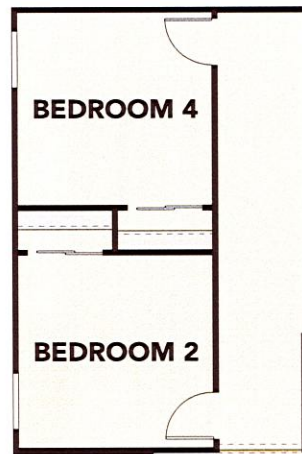

Clover

MARLEY PARK - CASTILLO SERIES

1,921 Approx Square Feet

3 Bedrooms
2 Bathrooms

2-Car Garage
1-Story Home

Options

4th Bedroom • Multi-Slide Door • Owner's Bath Walk-in Shower

First Floor Plan

gehanhomes.com

Clover

MARLEY PARK - CASTILLO SERIES

1,921 Approx Square Feet

3 Bedrooms
2 Bathrooms

2-Car Garage
1-Story Home

Options

4th Bedroom • Multi-Slide Door • Owner's Bath
Walk-in Shower

Floor Plan Options

*Optional
Multi-Slide Door*

*Optional
Owner's Bath*

*Optional
Bedroom 4 ILO Flex*

*Optional
Walk-in Shower*

Elevation Options

REV 02.21.19

Spanish Colonial Elevation