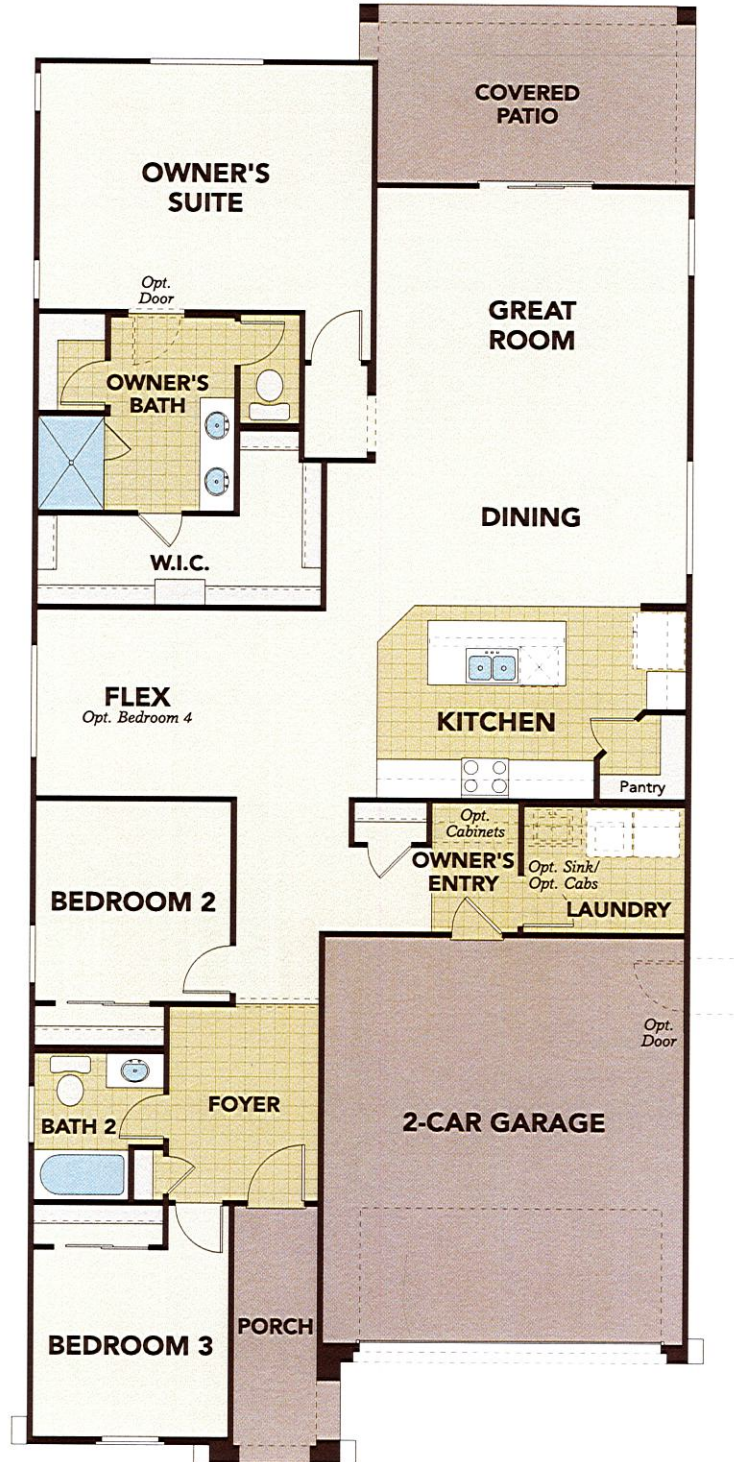

Clover

MARLEY PARK - CASTILLO SERIES

1,921 Approx Square Feet

3 Bedrooms
2 Bathrooms

2-Car Garage
1-Story Home

Options

4th Bedroom • Multi-Slide Door • Owner's Bath Walk-in Shower

First Floor Plan

Elevation Options

REV 02.21.19

Spanish Colonial Elevation

Tuscan Elevation

Prairie Elevation

GehanHOMES

©2019 Gehan Homes. All rights reserved. Architectural dimensions shown are nominal interior dimensions; room sizes, window placement and other dimensions may vary from these drawings. This brochure is for illustration purposes; it is not part of a legal contract. We reserve the right to change product features, brand names, architectural design and details. The floor plans and elevations of all Gehan Homes are copyrighted. We have enforced and will continue to enforce our Federal Copyrights to protect the investment of our homebuyers. Gehan Homes of Arizona, LLC, AZ ROC # 281891. MARLEY PARK - CASTILLO SERIES | REV 02.21.19

gehanhomes.com

Clover

MARLEY PARK - CASTILLO SERIES

1,921 Approx Square Feet

3 Bedrooms
2 Bathrooms

2-Car Garage
1-Story Home

Options

4th Bedroom • Multi-Slide Door • Owner's Bath
Walk-in Shower

Floor Plan Options

*Optional
Multi-Slide Door*

*Optional
Owner's Bath*

*Optional
Bedroom 4 ILO Flex*

*Optional
Walk-in Shower*

Elevation Options

REV 02.21.19

Spanish Colonial Elevation