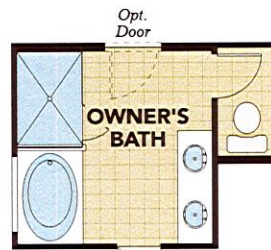

gehanhomes.com

Clover

MARLEY PARK - CASTILLO SERIES

1,921 Approx Square Feet

3 Bedrooms
2 Bathrooms

2-Car Garage
1-Story Home

Options

4th Bedroom • Multi-Slide Door • Owner's Bath
Walk-in Shower

Floor Plan Options

*Optional
Multi-Slide Door*

*Optional
Owner's Bath*

*Optional
Bedroom 4 ILO Flex*

*Optional
Walk-in Shower*

Elevation Options

REV 02.21.19

Spanish Colonial Elevation