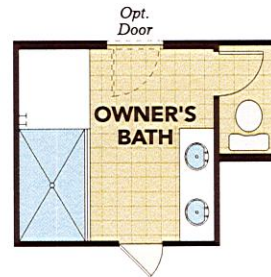

gehanhomes.com

Clover

MARLEY PARK - CASTILLO SERIES

1,921 Approx Square Feet

3 Bedrooms
2 Bathrooms

2-Car Garage
1-Story Home

Options

4th Bedroom • Multi-Slide Door • Owner's Bath
Walk-in Shower

Floor Plan Options

*Optional
Multi-Slide Door*

*Optional
Owner's Bath*

*Optional
Bedroom 4 ILO Flex*

*Optional
Walk-in Shower*

Elevation Options

REV 02.21.19

Spanish Colonial Elevation

Tuscan Elevation

Prairie Elevation

GehanHOMES

©2019 Gehan Homes. All rights reserved. Architectural dimensions shown are nominal interior dimensions; room sizes, window placement and other dimensions may vary from these drawings. This brochure is for illustration purposes; it is not part of a legal contract. We reserve the right to change product features, brand names, architectural design and details. The floor plans and elevations of all Gehan Homes are copyrighted. We have enforced and will continue to enforce our Federal Copyrights to protect the investment of our homebuyers. Gehan Homes of Arizona, LLC, AZ ROC # 281891. MARLEY PARK - CASTILLO SERIES | REV 02.21.19