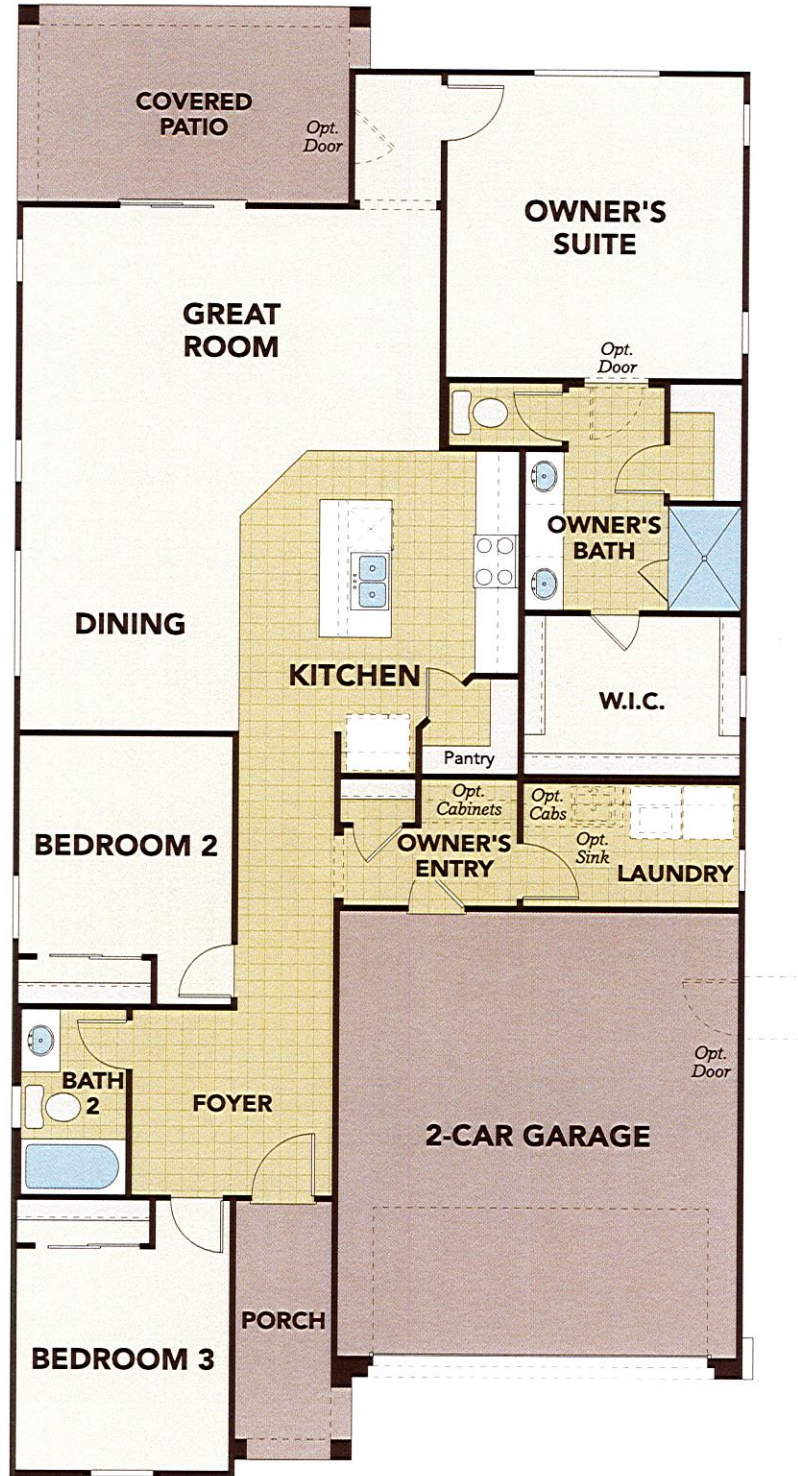

Bluebell

MARLEY PARK - CASTILLO SERIES

1,680 Approx Square Feet

3 Bedrooms
2 Bathrooms

2-Car Garage
1-Story Home

Options

Multi-Slide Door • Windows at Great Room
Owner's Bath • Walk-in Shower

First Floor Plan

Elevation Options

REV 02.21.19

Spanish Colonial Elevation

Tuscan Elevation

Prairie Elevation

GehanHOMES

©2019 Gehan Homes. All rights reserved. Architectural dimensions shown are nominal interior dimensions; room sizes, window placement and other dimensions may vary from these drawings. This brochure is for illustration purposes; it is not part of a legal contract. We reserve the right to change product features, brand names, architectural design and details. The floor plans and elevations of all Gehan Homes are copyrighted. We have enforced and will continue to enforce our Federal Copyrights to protect the investment of our homebuyers. Gehan Homes of Arizona, LLC, AZ ROC # 281891. MARLEY PARK - CASTILLO SERIES | REV 02.21.19

gehanhomes.com

Bluebell

MARLEY PARK - CASTILLO SERIES

1,680 Approx Square Feet

3 Bedrooms
2 Bathrooms

2-Car Garage
1-Story Home

Options

Multi-Slide Door • Windows at Great Room
Owner's Bath • Walk-in Shower

Floor Plan Options

*Optional
Multi-Slide Door*

*Optional
Owner's Bath*

*Optional Windows
at Great Room*

*Optional
Walk-in Shower*

Elevation Options

REV 02.21.19

Spanish Colonial Elevation