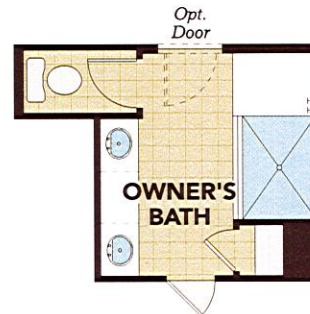

gehanhomes.com

Bluebell

MARLEY PARK - CASTILLO SERIES

1,680 Approx Square Feet

3 Bedrooms
2 Bathrooms

2-Car Garage
1-Story Home

Options

Multi-Slide Door • Windows at Great Room
Owner's Bath • Walk-in Shower

Floor Plan Options

*Optional
Multi-Slide Door*

*Optional
Owner's Bath*

*Optional Windows
at Great Room*

*Optional
Walk-in Shower*

Elevation Options

REV 02.21.19

Spanish Colonial Elevation

Tuscan Elevation

Prairie Elevation

GehanHOMES

gehanhomes.com

©2019 Gehan Homes. All rights reserved. Architectural dimensions shown are nominal interior dimensions; room sizes, window placement and other dimensions may vary from these drawings. This brochure is for illustration purposes; it is not part of a legal contract. We reserve the right to change product features, brand names, architectural design and details. The floor plans and elevations of all Gehan Homes are copyrighted. We have enforced and will continue to enforce our Federal Copyrights to protect the investment of our homebuyers. Gehan Homes of Arizona, LLC, AZ ROC # 281891. MARLEY PARK - CASTILLO SERIES | REV 02.21.19