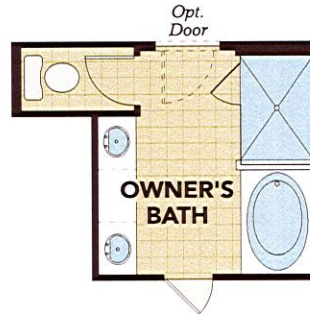

Bluebell

MARLEY PARK - CASTILLO SERIES

1,680 Approx Square Feet

3 Bedrooms
2 Bathrooms

2-Car Garage
1-Story Home

Options

Multi-Slide Door • Windows at Great Room
Owner's Bath • Walk-in Shower

First Floor Plan

gehanhomes.com

Bluebell

MARLEY PARK - CASTILLO SERIES

1,680 Approx Square Feet

3 Bedrooms
2 Bathrooms

2-Car Garage
1-Story Home

Options

Multi-Slide Door • Windows at Great Room
Owner's Bath • Walk-in Shower

Floor Plan Options

*Optional
Multi-Slide Door*

*Optional
Owner's Bath*

*Optional Windows
at Great Room*

*Optional
Walk-in Shower*

Elevation Options

REV 02.21.19

Spanish Colonial Elevation