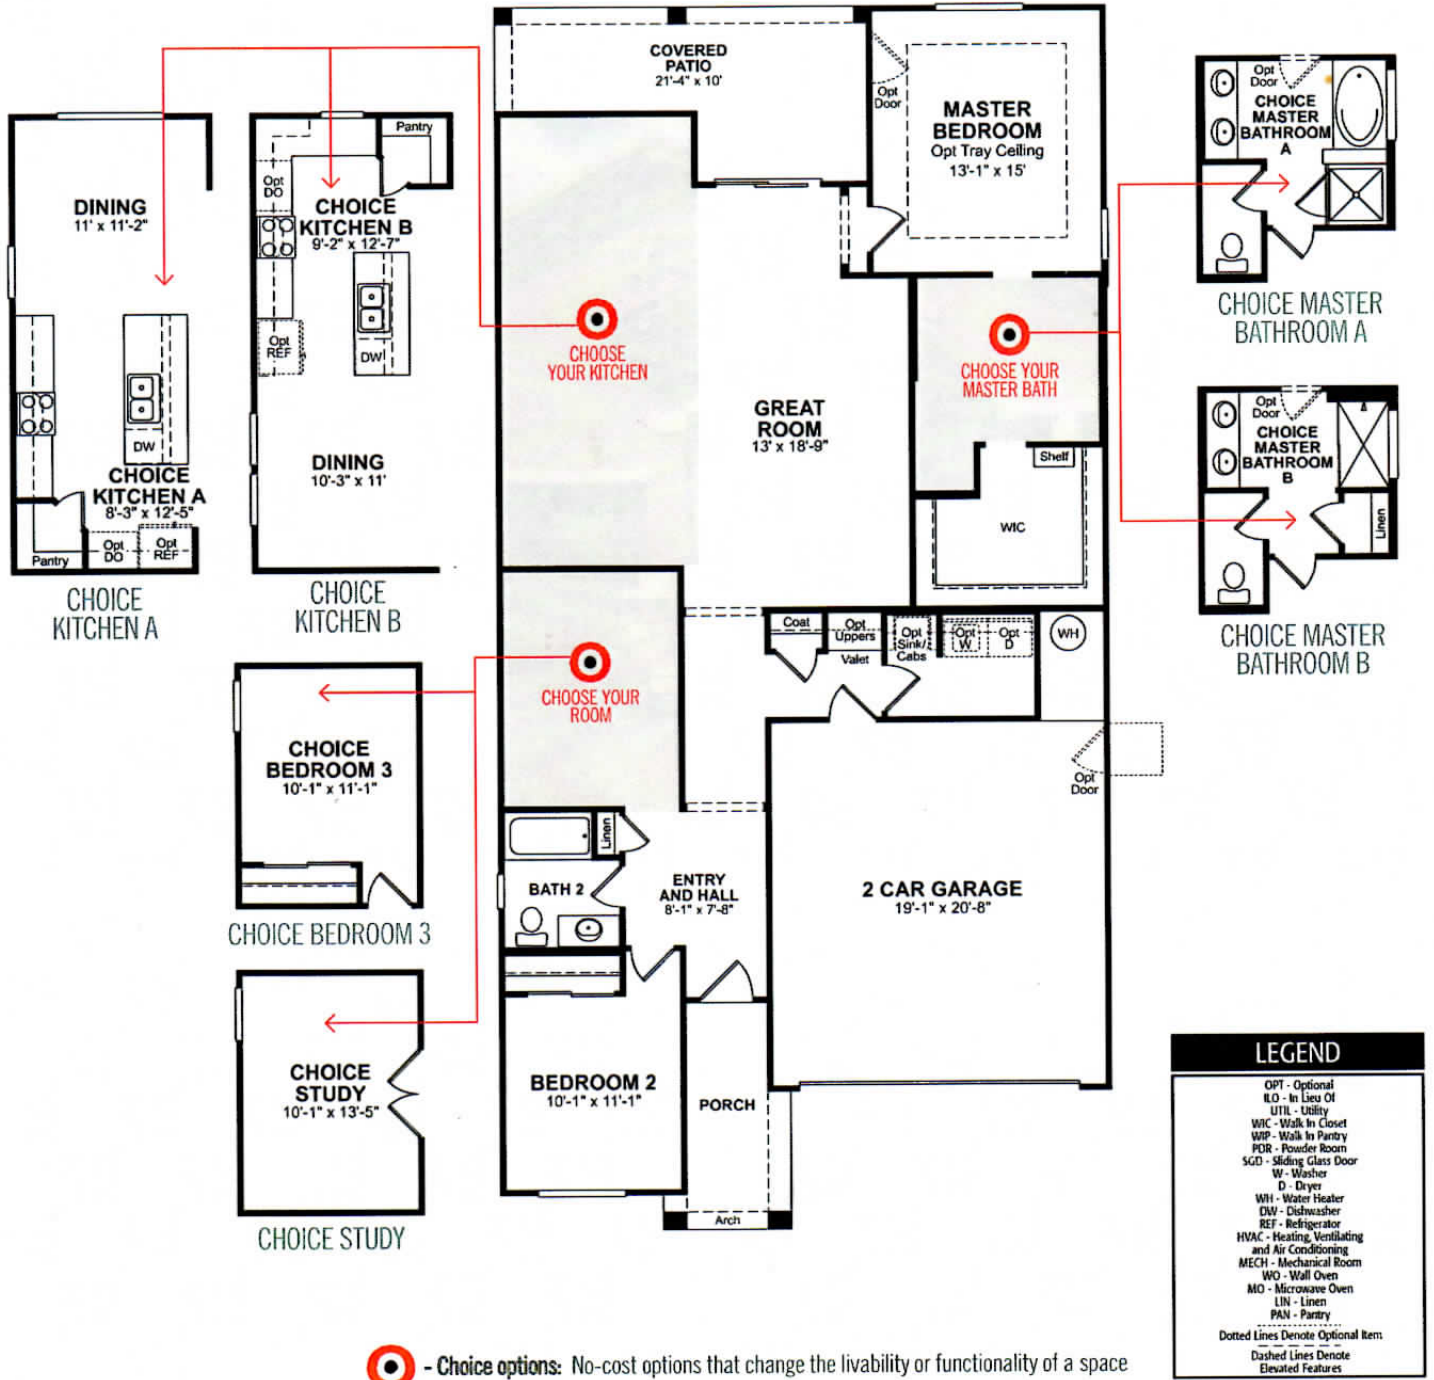

Sedona

2-3 beds / 2 baths
1,610 sq. ft.
2-car garage

BEAZER HOMES Choice Plans™

Transform your floorplan—at no additional cost!

- Choice options: No-cost options that change the livability or functionality of a space