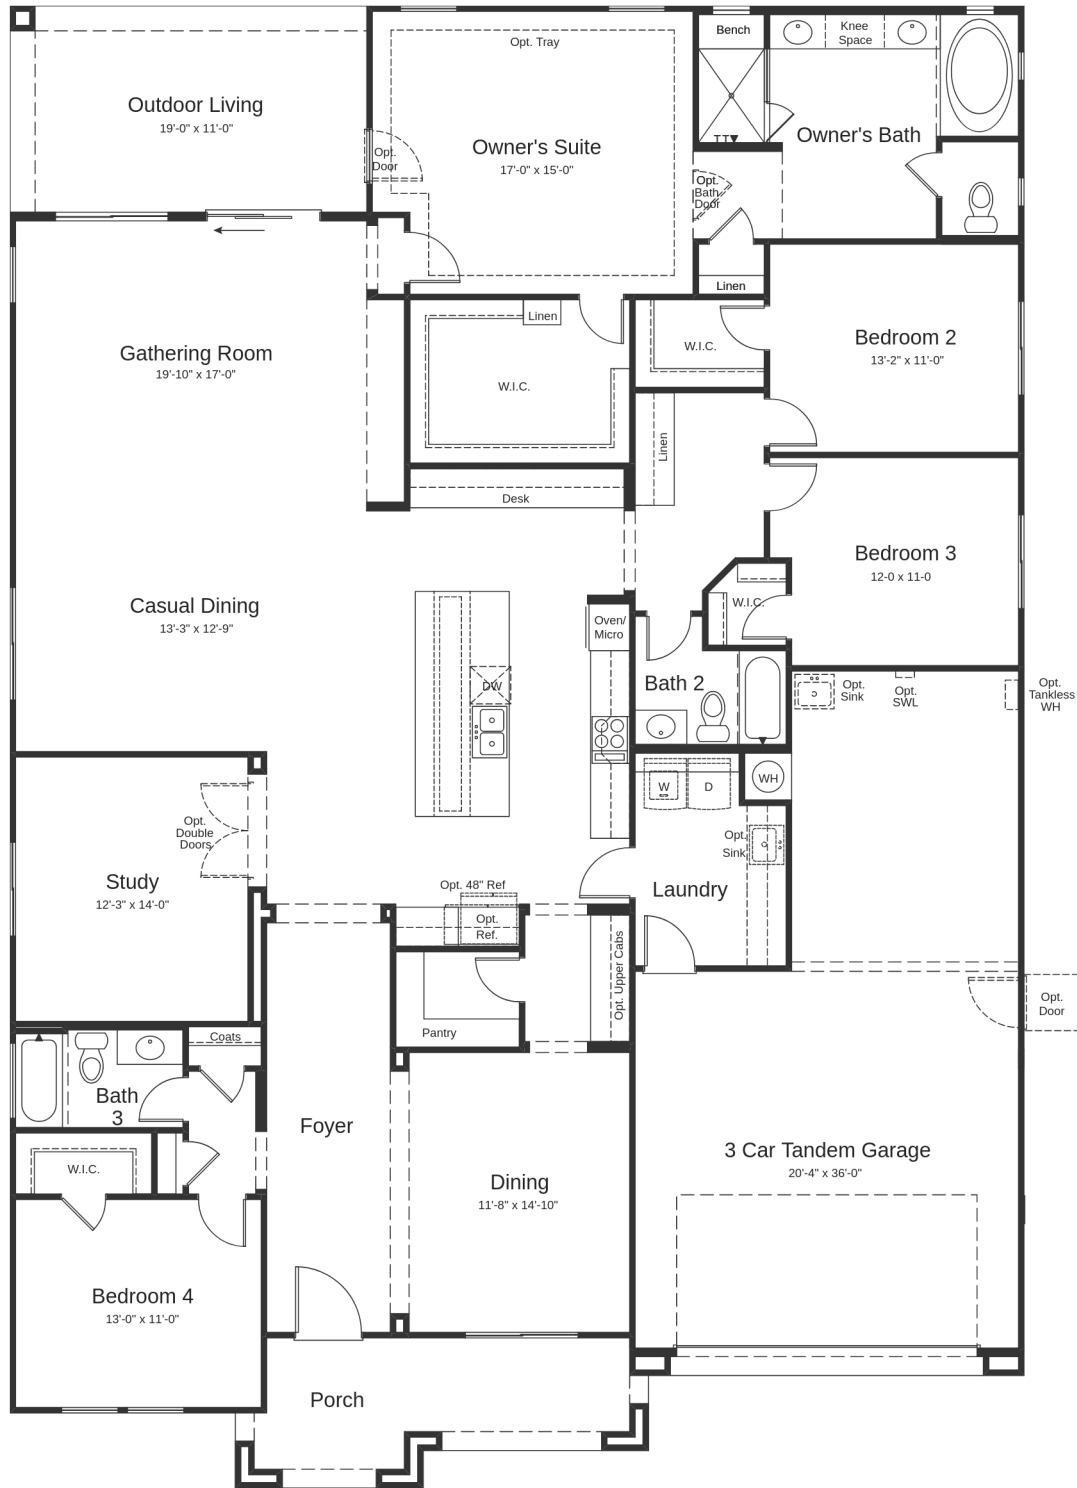

PLAN BRECKENRIDGE (3,071 SQ. FT. | 1 FLOORS | 4-5 BEDS | 3 BATH | 3-CAR GARAGE)

PLAN BRECKENRIDGE (3,071 SQ. FT. | 1 FLOORS | 4-5 BEDS | 3 BATH | 3-CAR GARAGE)

Elevation A