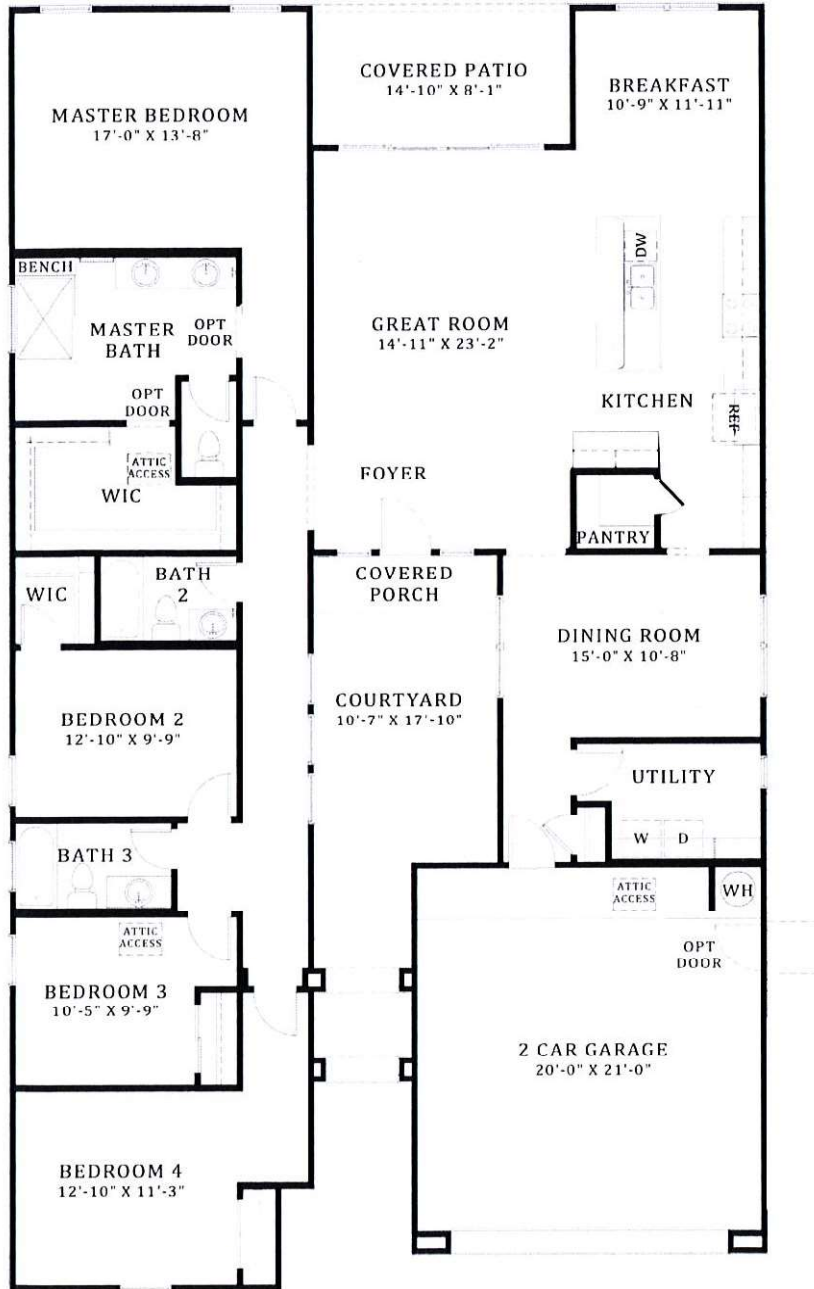

Elevation A

Elevation B

Elevation C

First Floor Plan

OPTIONAL SEPARATE TUB & SHOWER

OPTIONAL SLIDING GLASS DOOR

D.R. Horton is an Equal Housing Opportunity Builder. Home and community information, including pricing, included features, terms, availability and amenities, are subject to change and prior sale at any time without notice or obligation. Pictures, photographs, colors, features, and sizes are for illustration purposes only and will vary from the homes as built. Square footage dimensions are approximate. Buyer should conduct his or her own investigation of the present and future availability of school districts and school assignments. D.R. Horton has no control or responsibility for any changes to school districts or school assignments should they occur in the future.