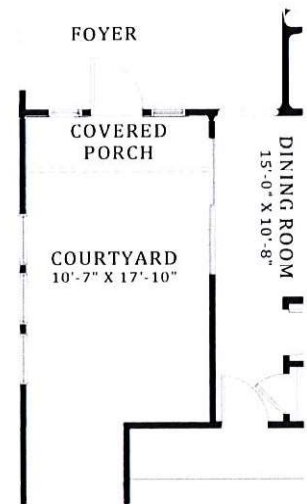

Elevation A

Elevation B

Elevation C

First Floor Plan

OPTIONAL SEPARATE TUB & SHOWER

OPTIONAL SLIDING GLASS DOOR

D.R. Horton is an Equal Housing Opportunity Builder. Home and community information, including pricing, included features, terms, availability and amenities, are subject to change and prior sale at any time without notice or obligation. Pictures, photographs, colors, features, and sizes are for illustration purposes only and will vary from the homes as built. Square footage dimensions are approximate. Buyer should conduct his or her own investigation of the present and future availability of school districts and school assignments. D.R. Horton has no control or responsibility for any changes to school districts or school assignments should they occur in the future.