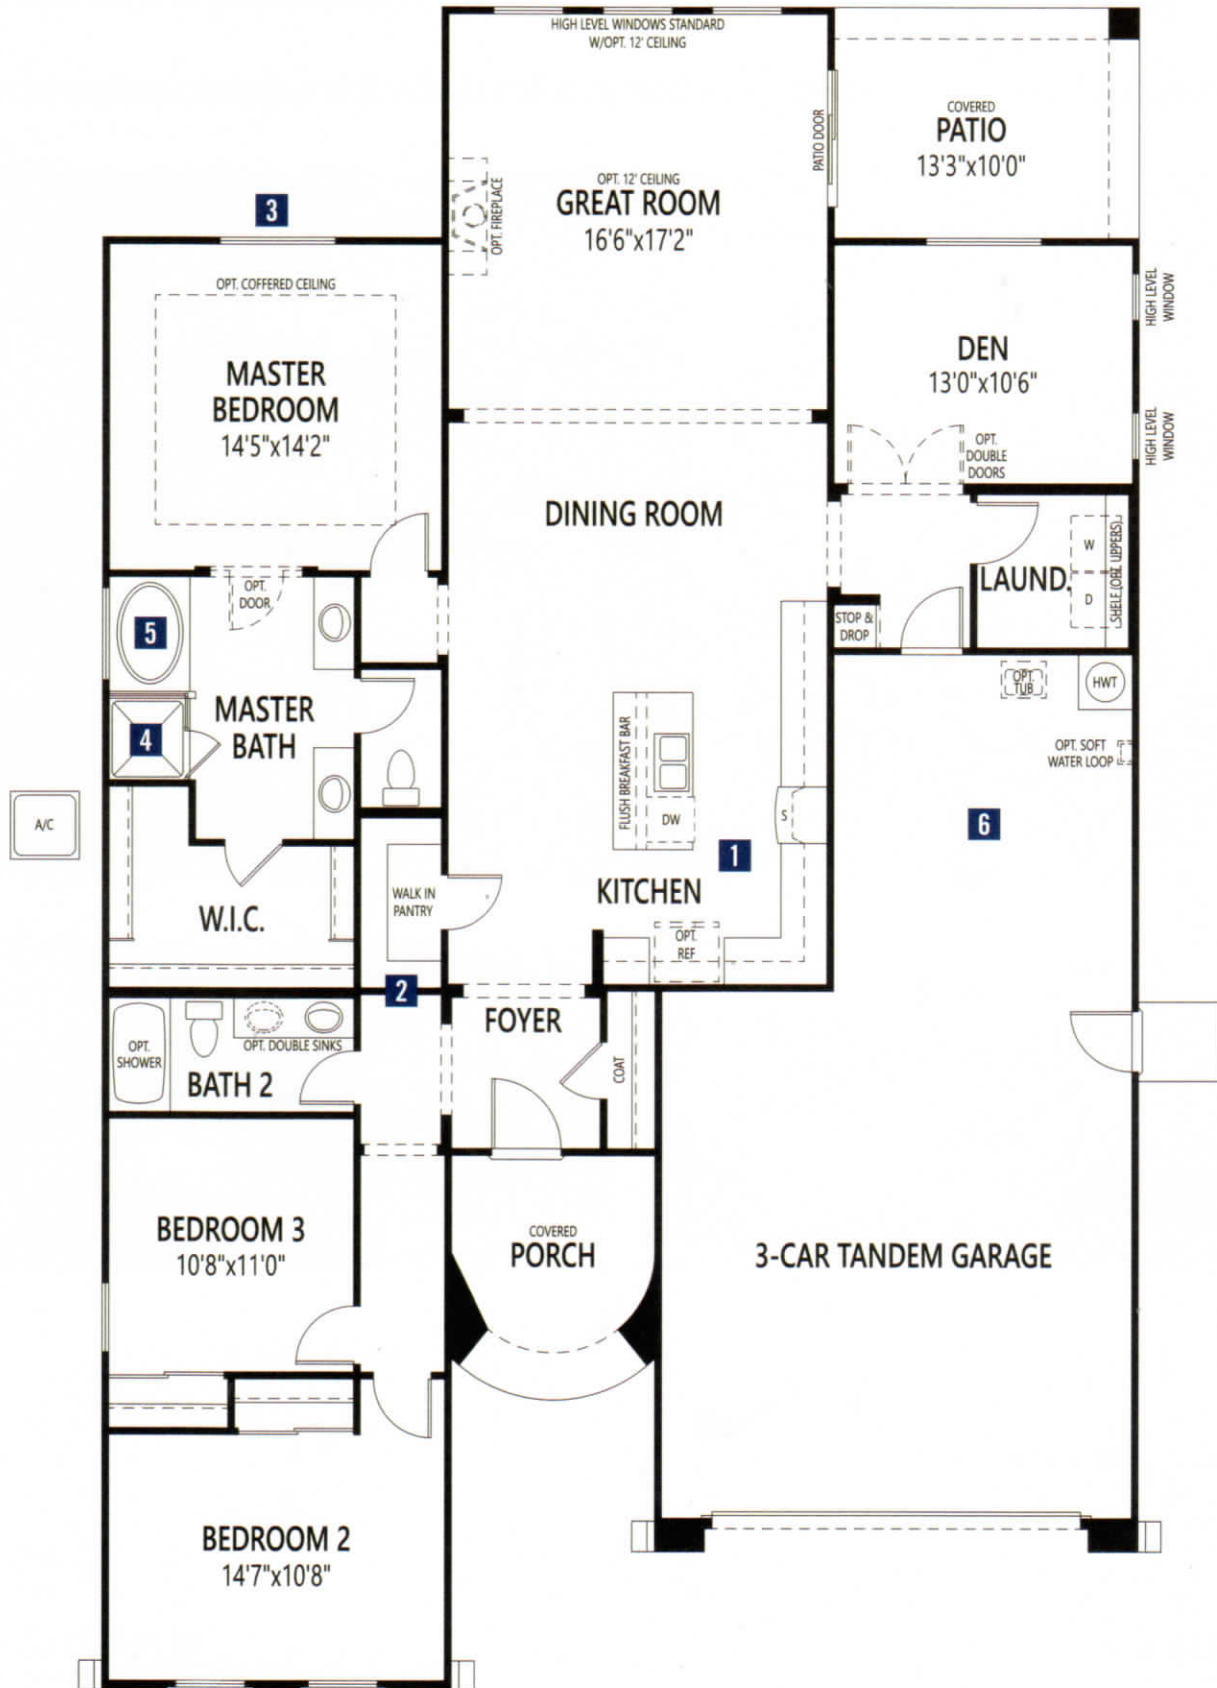

ARIES

45' SINGLE FAMILY HOMES

SPANISH

CRAFTSMAN

WESTERN REGIONAL

1,972 SQ.FT.

3 BEDROOM • 2.5 BATHROOM • 3 CAR GARAGE • 1 STORY

ESTRELLA™
by
Newland COMMUNITIES

RB
REFLECTION BAY
AT ESTRELLA

ARIES 1,972 SQ.FT.

ARCHITECT'S CHOICE OPTIONS

1 GOURMET KITCHEN

2 LINEN AT PANTRY

3 COVERED PATIO AT MASTER BEDROOM

4 WALK-IN SHOWER AT MASTER BATH

5 DROP-IN TUB AT MASTER BATH

6 GUEST SUITE IN LIEU OF TANDEM GARAGE
(Additional 164 SQ.FT.)

ARCHITECT'S CHOICE OPTIONS

7 LINEN CLOSET W/GUEST SUITE