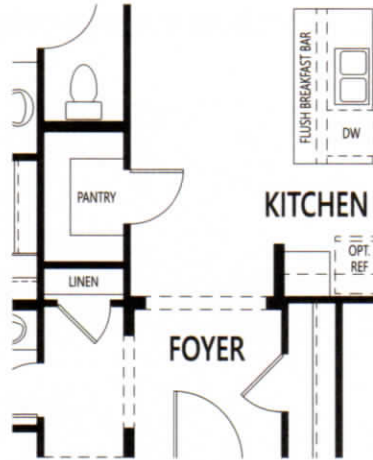

RB
REFLECTION BAY
AT ESTRELLA

ARIES 1,972 SQ.FT.

ARCHITECT'S CHOICE OPTIONS

1 GOURMET KITCHEN

2 LINEN AT PANTRY

3 COVERED PATIO AT MASTER BEDROOM

4 WALK-IN SHOWER AT MASTER BATH

5 DROP-IN TUB AT MASTER BATH

6 GUEST SUITE IN LIEU OF TANDEM GARAGE
(Additional 164 SQ.FT.)

ARCHITECT'S CHOICE OPTIONS

7 LINEN CLOSET W/GUEST SUITE