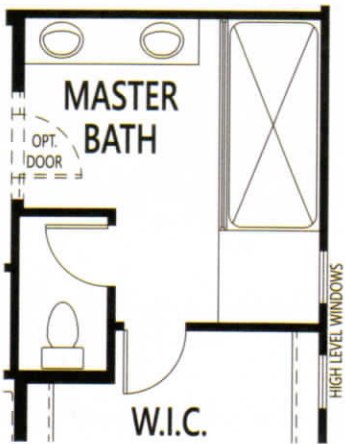

ORION

45' SINGLE FAMILY HOMES

SPANISH

CRAFTSMAN

PRAIRIE

2,448 SQ.FT.

4 BEDROOM • 2.5 BATHROOM • 3 CAR GARAGE • 1 STORY

ESTRELLA™
by
Newland COMMUNITIES

RB
REFLECTION BAY
AT ESTRELLA

mattamyHOMES

ORION 2,448 SQ.FT.

ARCHITECT'S CHOICE OPTIONS

1 GOURMET KITCHEN

2 GUEST SUITE W/BATH 3 IN LIEU OF TANDEM GARAGE (Additional 205 SQ.FT.)

3 WALK-IN SHOWER AT MASTER BATH

4 DROP-IN TUB AT MASTER BATH

ARCHITECT'S CHOICE OPTIONS

5 EXTENDED COVERED PATIO

6 12' MULTI-SLIDING DOOR W/EXTENDED COVERED PATIO