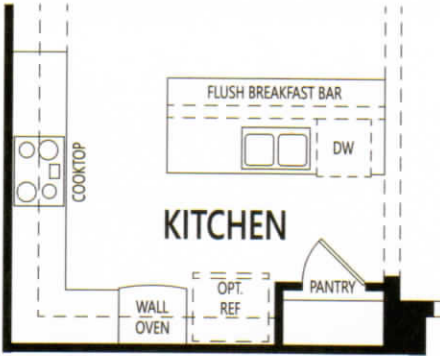

RB
REFLECTION BAY
AT ESTRELLA

mattamyHOMES

ORION 2,448 SQ.FT.

ARCHITECT'S CHOICE OPTIONS

1 GOURMET KITCHEN

2 GUEST SUITE W/BATH 3 IN LIEU OF TANDEM GARAGE (Additional 205 SQ.FT.)

3 WALK-IN SHOWER AT MASTER BATH

4 DROP-IN TUB AT MASTER BATH

ARCHITECT'S CHOICE OPTIONS

5 EXTENDED COVERED PATIO

6 12' MULTI-SLIDING DOOR W/EXTENDED COVERED PATIO