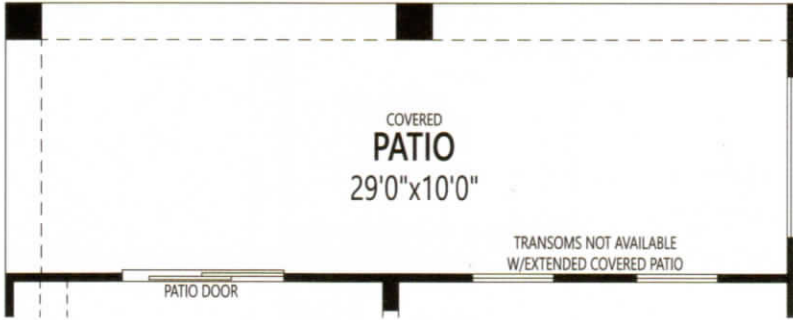

RB
REFLECTION BAY
AT ESTRELLA

mattamyHOMES

ORION 2,448 SQ.FT.

ARCHITECT'S CHOICE OPTIONS

1 GOURMET KITCHEN

2 GUEST SUITE W/BATH 3 IN LIEU OF TANDEM GARAGE (Additional 205 SQ.FT.)

3 WALK-IN SHOWER AT MASTER BATH

4 DROP-IN TUB AT MASTER BATH

ARCHITECT'S CHOICE OPTIONS

5 EXTENDED COVERED PATIO

6 12' MULTI-SLIDING DOOR W/EXTENDED COVERED PATIO