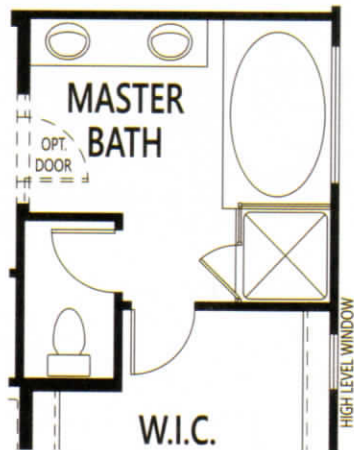

ORION

45' SINGLE FAMILY HOMES

SPANISH

CRAFTSMAN

PRAIRIE

2,448 SQ.FT.

4 BEDROOM • 2.5 BATHROOM • 3 CAR GARAGE • 1 STORY

ESTRELLA™
by
Newland COMMUNITIES

RB
REFLECTION BAY
AT ESTRELLA

mattamyHOMES

ORION 2,448 SQ.FT.

ARCHITECT'S CHOICE OPTIONS

1 GOURMET KITCHEN

2 GUEST SUITE W/BATH 3 IN LIEU OF TANDEM GARAGE (Additional 205 SQ.FT.)

3 WALK-IN SHOWER AT MASTER BATH

4 DROP-IN TUB AT MASTER BATH

ARCHITECT'S CHOICE OPTIONS

5 EXTENDED COVERED PATIO

6 12' MULTI-SLIDING DOOR W/EXTENDED COVERED PATIO