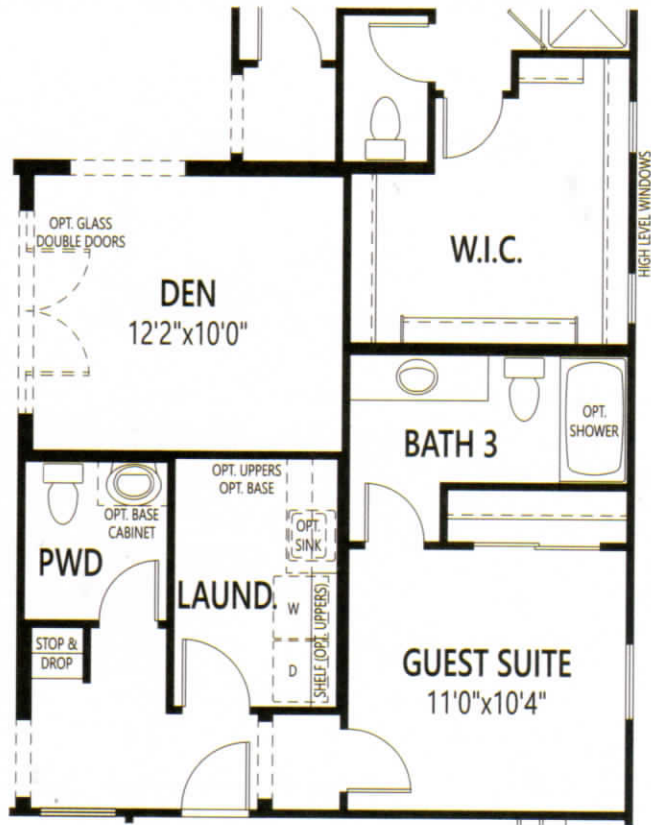

ORION

45' SINGLE FAMILY HOMES

SPANISH

CRAFTSMAN

PRAIRIE

2,448 SQ.FT.

4 BEDROOM • 2.5 BATHROOM • 3 CAR GARAGE • 1 STORY

ESTRELLA™
by
Newland COMMUNITIES

RB
REFLECTION BAY
AT ESTRELLA

mattamyHOMES

ORION 2,448 SQ.FT.

ARCHITECT'S CHOICE OPTIONS

1 GOURMET KITCHEN

2 GUEST SUITE W/BATH 3 IN LIEU OF TANDEM GARAGE (Additional 205 SQ.FT.)

3 WALK-IN SHOWER AT MASTER BATH

4 DROP-IN TUB AT MASTER BATH

ARCHITECT'S CHOICE OPTIONS

5 EXTENDED COVERED PATIO

6 12' MULTI-SLIDING DOOR W/EXTENDED COVERED PATIO