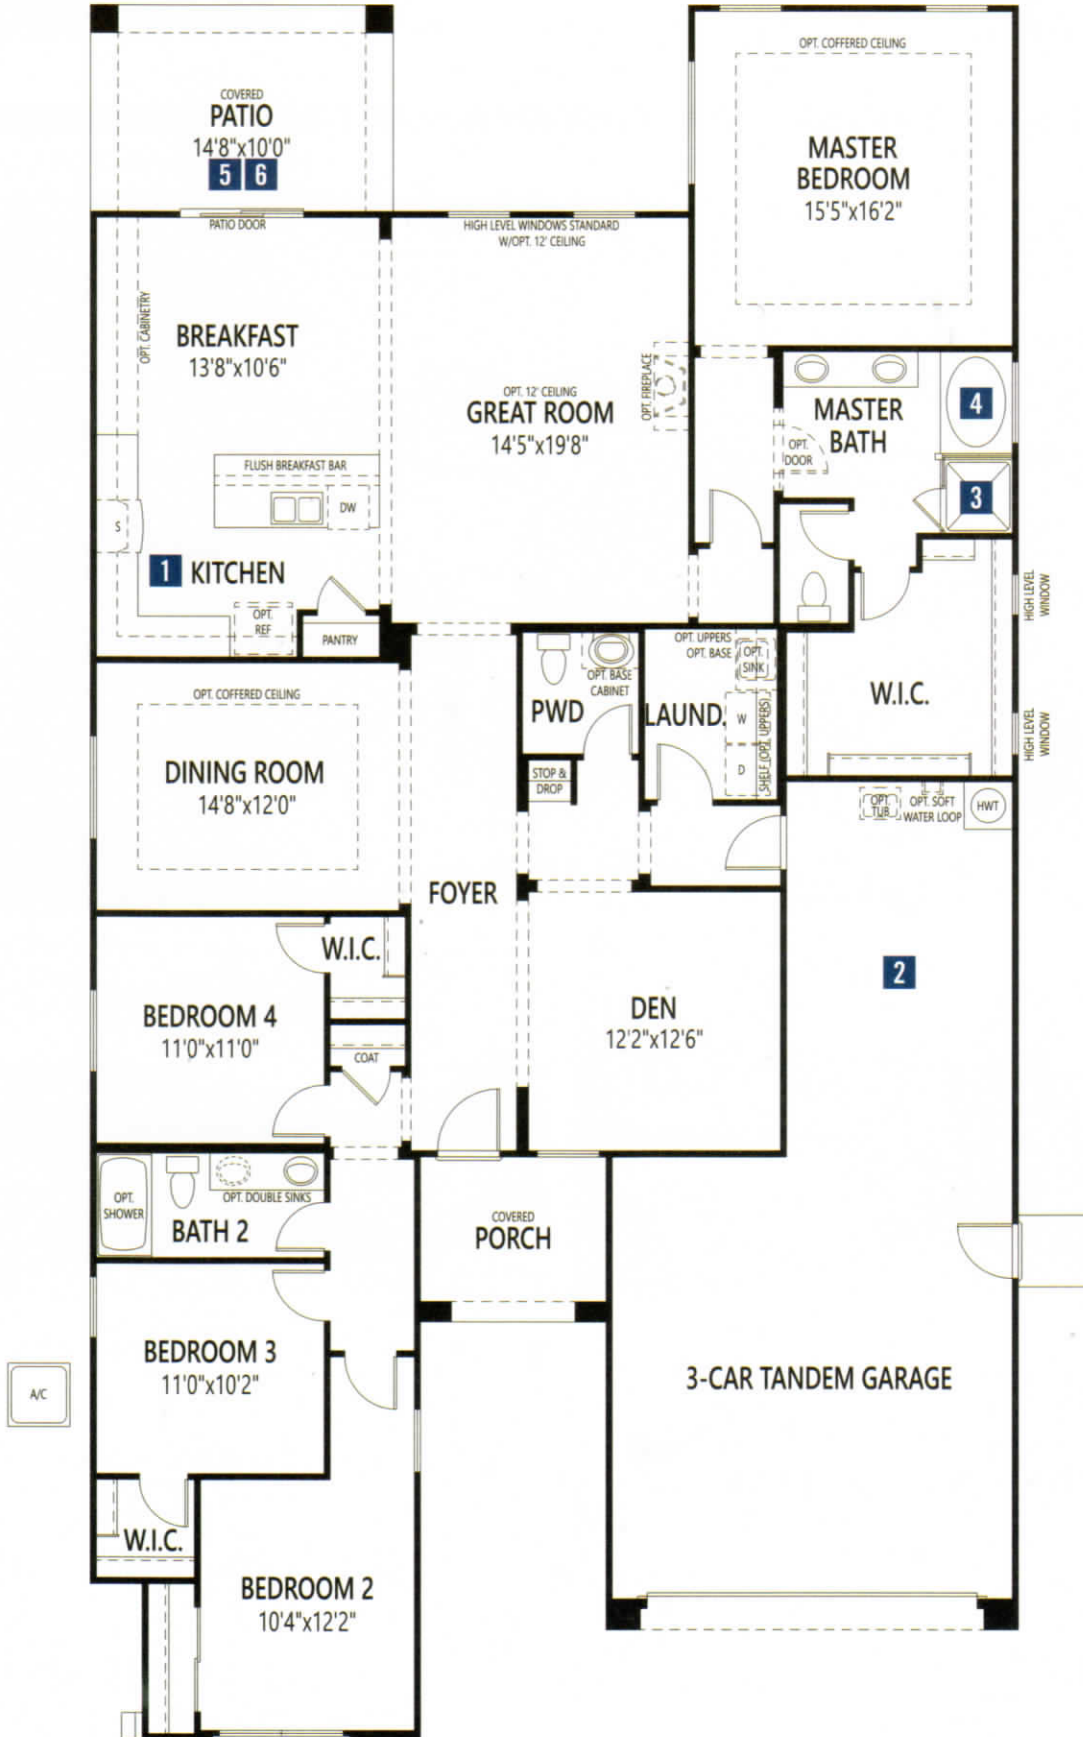

ORION

45' SINGLE FAMILY HOMES

SPANISH

CRAFTSMAN

PRAIRIE

2,448 SQ.FT.

4 BEDROOM • 2.5 BATHROOM • 3 CAR GARAGE • 1 STORY

ESTRELLA™
by
Newland COMMUNITIES

RB
REFLECTION BAY
AT ESTRELLA

mattamyHOMES

ORION 2,448 SQ.FT.

ARCHITECT'S CHOICE OPTIONS

1 GOURMET KITCHEN

2 GUEST SUITE W/BATH 3 IN LIEU OF TANDEM GARAGE (Additional 205 SQ.FT.)

3 WALK-IN SHOWER AT MASTER BATH

4 DROP-IN TUB AT MASTER BATH

ARCHITECT'S CHOICE OPTIONS

5 EXTENDED COVERED PATIO

6 12' MULTI-SLIDING DOOR W/EXTENDED COVERED PATIO