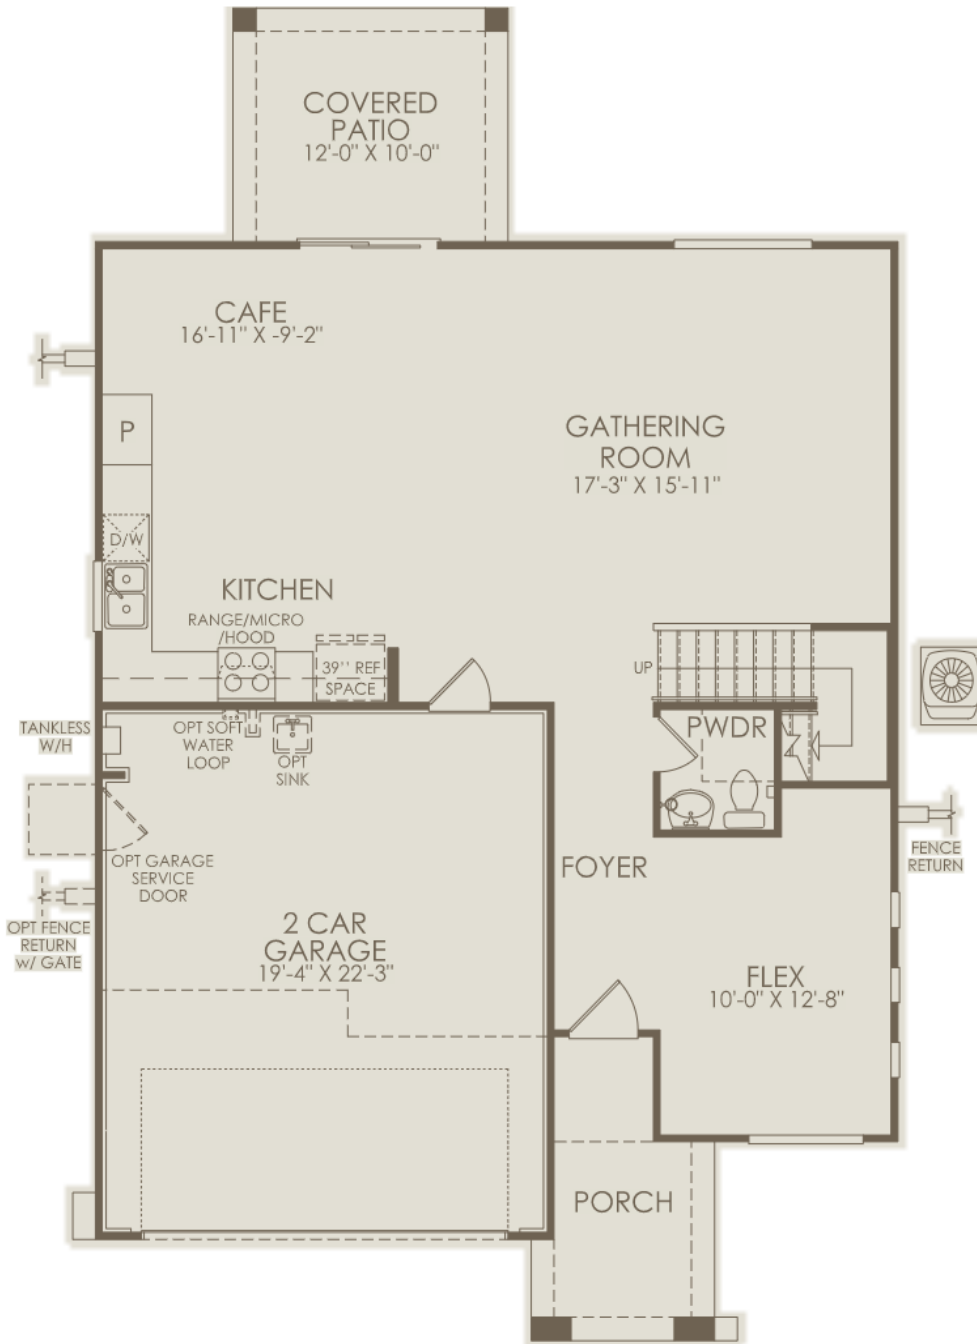

CANYON VIEWS  
19686 W SAN MIGUEL AVE, Litchfield Park, AZ 85340  
623-900-1453

Sandalwood Floor Plan  
4 Bedrooms + 2.5 Bathrooms + 2 Car Garage

## Exterior A

For this application, the company does not warrant or assume any legal liability or responsibility for the accuracy, completeness, or usefulness of any information, apparatus, product, or process disclosed. Base floor plan subject to change based on elevation selected.

Floor 1

Options not selected include : Center Sliding Glass Door at Cafe, Sliding Glass Door at Cafe, Covered Patio 2, Exterior Fireplace at Covered Patio 2, Side Enclosure at Covered Patio 2, AV Built-In at Gathering Room, AV Built-In w/ Fireplace 2 at Gathering Room, AV Built-In w/ Fireplace at Gathering Room, Interior Fireplace at Gathering Room, Rail Location 1 at Gathering Room, Accent Ceiling at Kitchen, Chef Kitchen, Island at Kitchen, Shower at Bath 2, Shower w/ Seat at Bath 2, Shower w/ Seat at Owner's Bath, Rail Location 2 at Owner's Suite, Rail Location 3 at Owner's Suite

For this application, the company does not warrant or assume any legal liability or responsibility for the accuracy, completeness, or usefulness of any information, apparatus, product, or process disclosed. Base floor plan subject to change based on elevation selected.