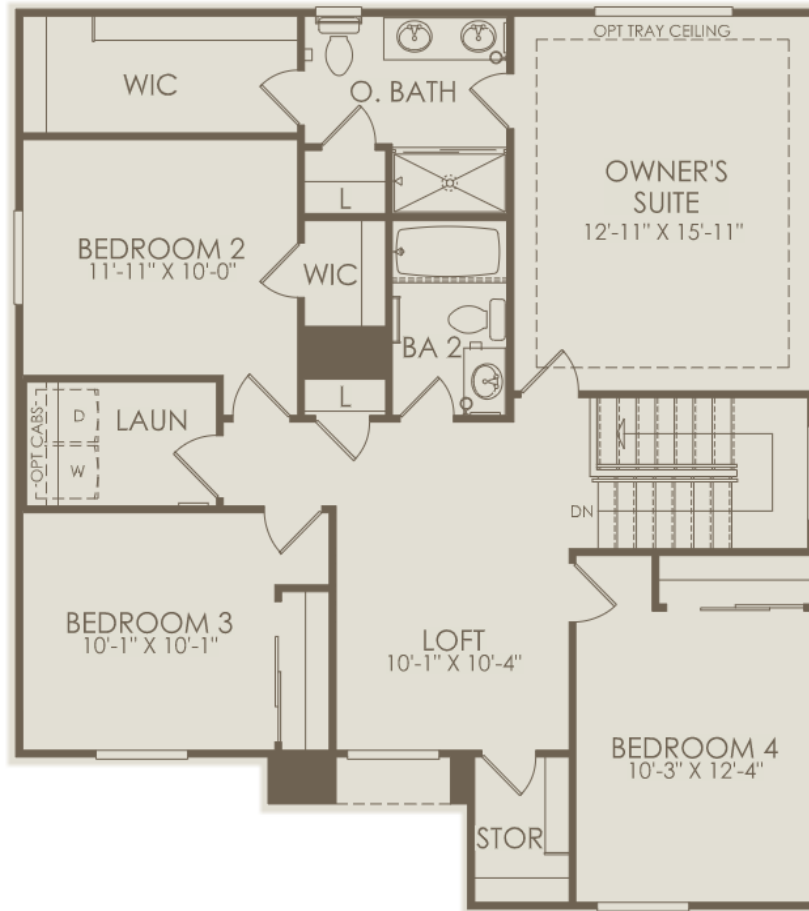

Floor 2

Options not selected include : Center Sliding Glass Door at Cafe, Sliding Glass Door at Cafe, Covered Patio 2, Exterior Fireplace at Covered Patio 2, Exterior Fireplace at Covered Patio 2, Side Enclosure at Covered Patio 2, AV Built-In at Gathering Room, AV Built-In w/ Fireplace 2 at Gathering Room, AV Built-In w/ Fireplace at Gathering Room, Interior Fireplace at Gathering Room, Rail Location 1 at Gathering Room, Accent Ceiling at Kitchen, Chef Kitchen, Island at Kitchen, Shower at Bath 2, Shower w/ Seat at Bath 2, Shower w/ Seat at Owner's Bath, Rail Location 2 at Owner's Suite, Rail Location 3 at Owner's Suite

For this application, the company does not warrant or assume any legal liability or responsibility for the accuracy, completeness, or usefulness of any information, apparatus, product, or process disclosed. Base floor plan subject to change based on elevation selected.