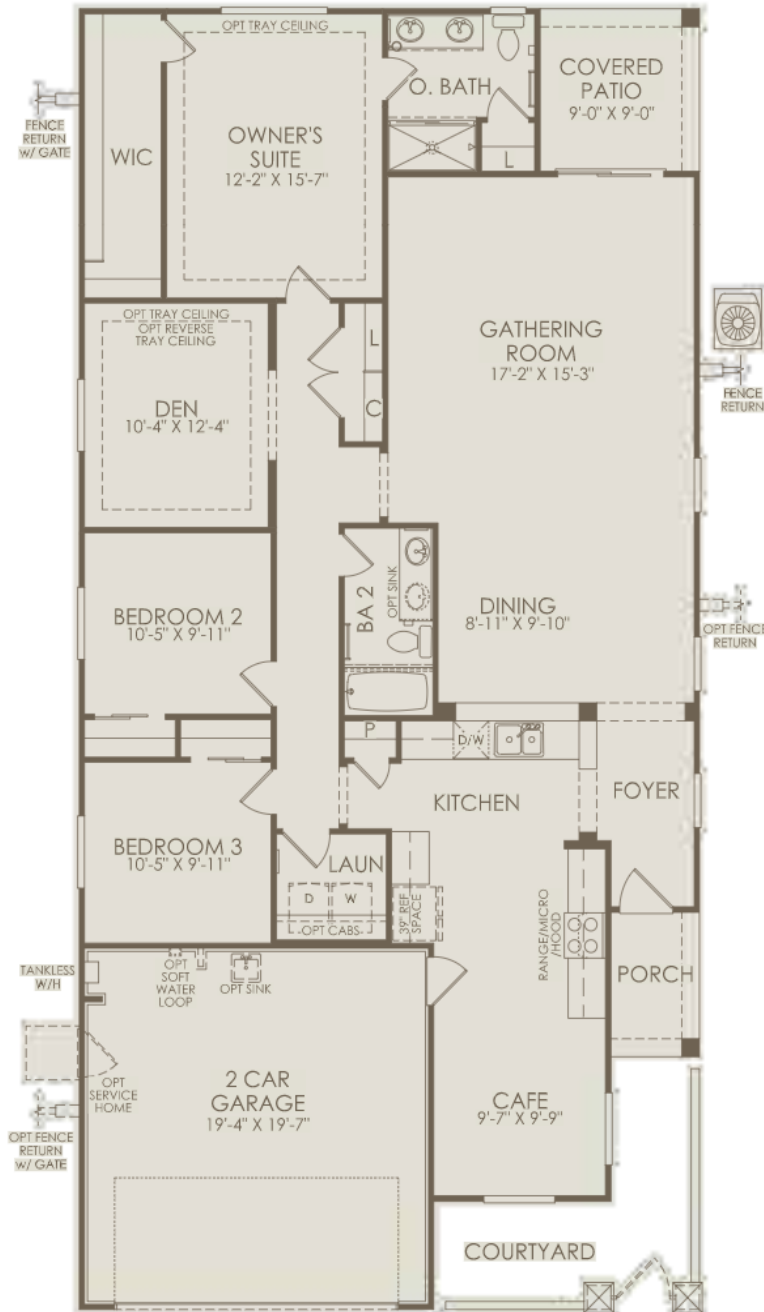

CANYON VIEWS
19686 W SAN MIGUEL AVE, Litchfield Park, AZ 85340
623-900-1453

Farmington Floor Plan
3-4 Bedrooms • 2 Bathrooms • 2 Car Garage

Exterior A

For this application, the company does not warrant or assume any legal liability or responsibility for the accuracy, completeness, or usefulness of any information, apparatus, product, or process disclosed. Base floor plan subject to change based on elevation selected.

Floor 1

Options not selected include : Low Threshold Shower w/ Seat at Bath 2, Shower at Bath 2, Shower w/ Seat at Bath 2, Side Enclosure at Covered Patio, Bedroom 4, Double Barn Doors at Den, Double Doors at Den, French Doors at Den, French Doors w/ Sidelights at Den, AV Built-In at Gathering Room, AV Built-In w/ Fireplace 2 at Gathering Room, AV Built-In w/ Fireplace at Gathering Room, Interior Fireplace at Gathering Room, Chef Kitchen, Barn Door at Owner's Bath, Low Threshold Shower w/ Seat at Owner's Bath, Shower w/ Seat at Owner's Bath, Bay Window at Owner's Suite, Extension at Rear of House, Window Seat at Owner's Suite

For this application, the company does not warrant or assume any legal liability or responsibility for the accuracy, completeness, or usefulness of any information, apparatus, product, or process disclosed. Base floor plan subject to change based on elevation selected.