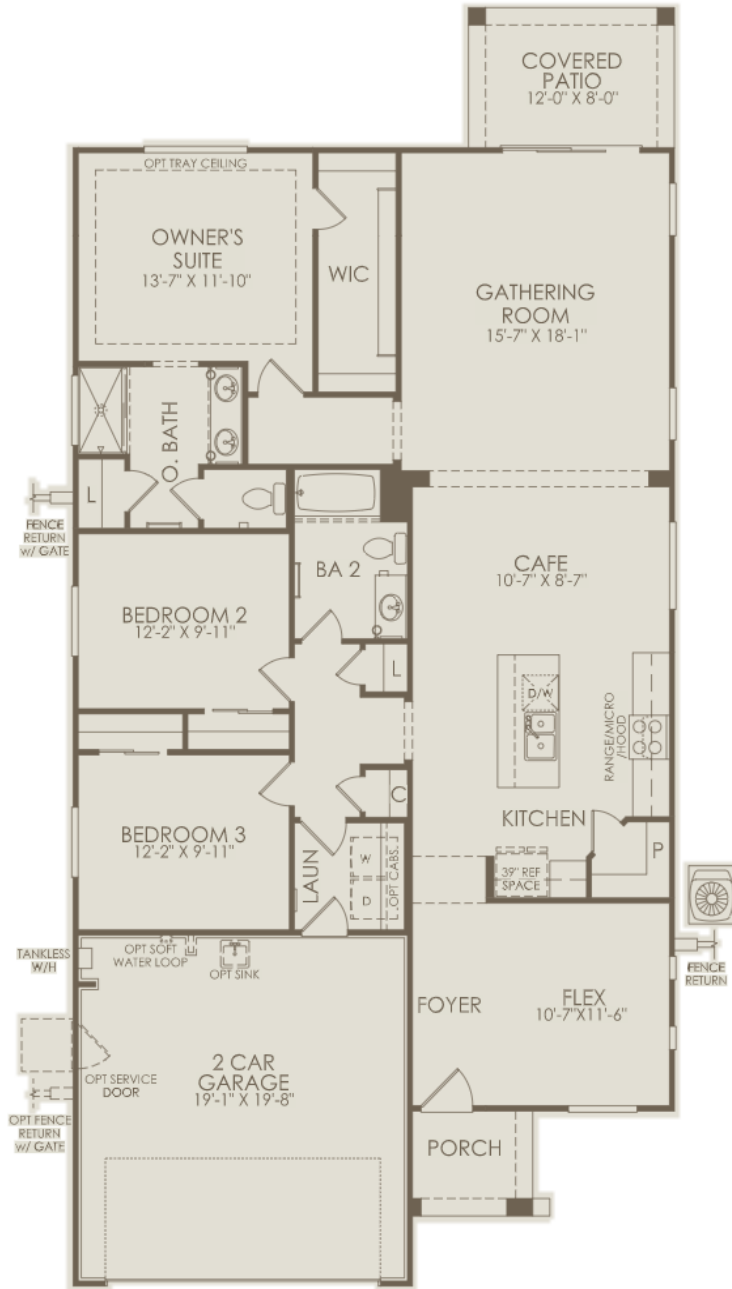

CANYON VIEWS
19686 W SAN MIGUEL AVE, Litchfield Park, AZ 85340
623-900-1453

Hewitt II Floor Plan
3 Bedrooms + 2 Bathrooms + 2 Car Garage

Exterior A

For this application, the company does not warrant or assume any legal liability or responsibility for the accuracy, completeness, or usefulness of any information, apparatus, product, or process disclosed. Base floor plan subject to change based on elevation selected.

Floor 1

Options not selected include : Low Threshold Shower w/ Seat at Bath 2, Shower at Bath 2, Shower w/ Seat at Bath 2, Covered Patio 2, Side Enclosure at Covered Patio, Den, Double Barn Doors at Den, Double Doors at Den, French Doors & Sidelights at Den, French Doors at Den, Interior Fireplace at Gathering Room, Accent Ceiling at Kitchen, Chef Kitchen, Waterfall Edge Island at Kitchen, Windows at Kitchen Backsplash, Barn Door at Owner's Bath, Door at Owner's Bath, Framed Low Threshold Walk-In Shower at Owner's Bath, Framed Walk-In Shower at Owner's Bath, Glass Low Threshold Walk-In Shower at Owner's Bath, Glass Walk-In Shower at Owner's Bath, Low Threshold Shower w/ Seat at Owner's Bath, Separate Shower & Tub at Owner's Bath, Shower w/ Seat at Owner's Bath, Bay Window at Owner's Suite, Extension at Rear of House, Window Seat at Owner's Suite

For this application, the company does not warrant or assume any legal liability or responsibility for the accuracy, completeness, or usefulness of any information, apparatus, product, or process disclosed. Base floor plan subject to change based on elevation selected.