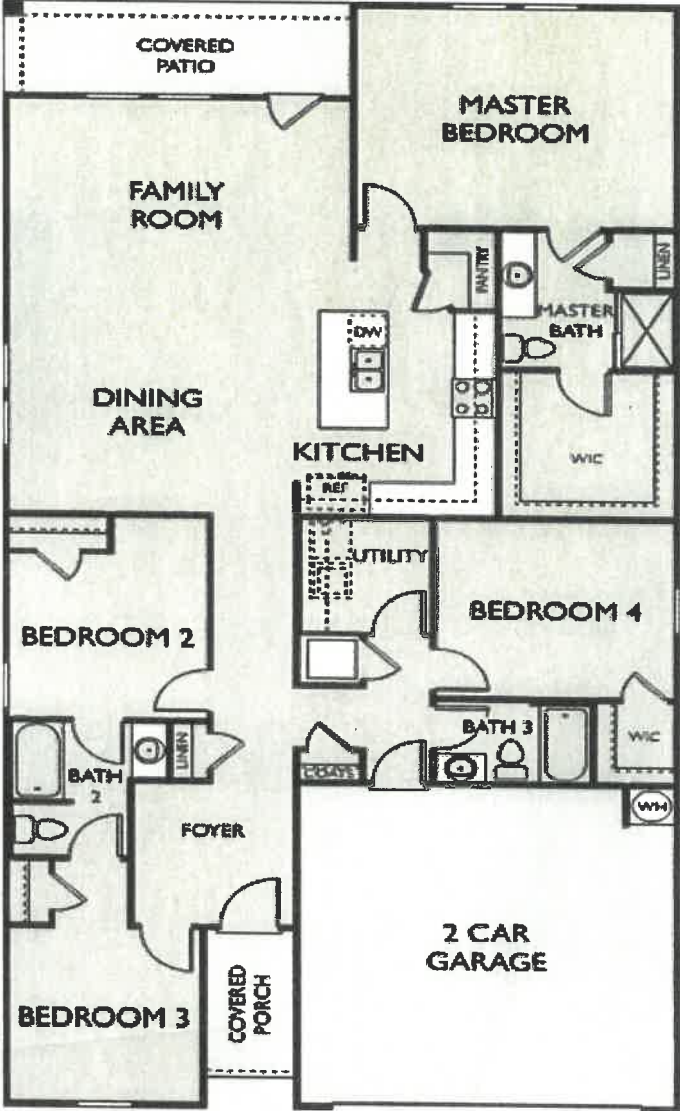

PRISM

ELEVATION M

ELEVATION N

ELEVATION O

BEDS	BATHS	STORIES	GARAGE
4	3	1	2

PLAN 1912

AARON SCHENCK
NEW HOME SALES CONSULTANT

Office: 480.493.5438
aaron.schenck@starlighthomes.com
starlighthomes.com