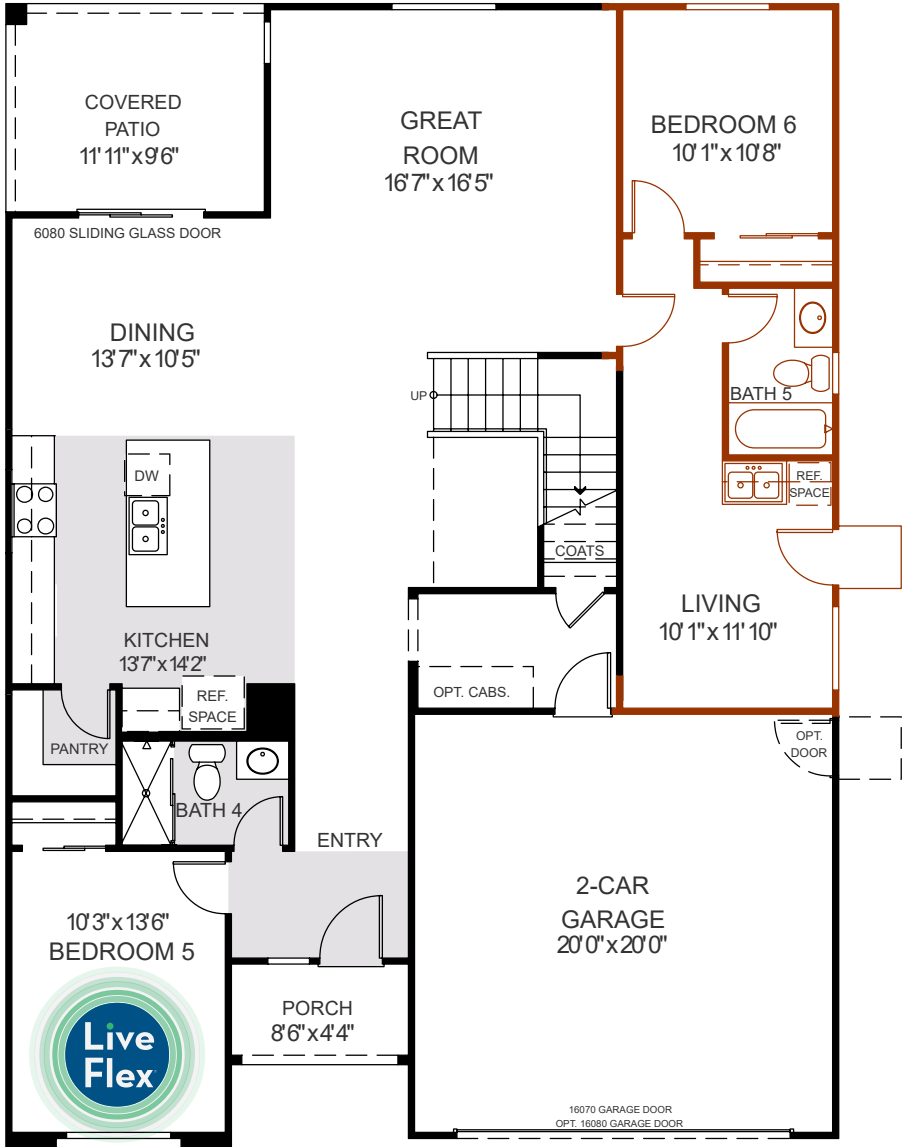

Monument

5 to 6 Bedrooms - 4 to 5 Baths - 2,868 to 3,045 Sq. Ft.

Showing Option: LiveGen™ Suite

©2022 Landsea Homes. Plans, pricing, product information, square footage, amenities and community/neighborhood information are subject to change without notice or obligation. Photographs, renderings, and floor plans, are for representation purposes only and may not reflect the exact features or dimensions of your home. Some features and options shown may not be offered in your community. Please see the actual purchase agreement for additional information, disclosures and disclaimers relation to your home and its features. All rights reserved and strictly enforced. This is not an offering where prohibited by law. No information contained herein shall be deemed to constitute a representation or warranty of any kind. Please consult a Landsea Homes sales representative for details. CalBRE#02030520.

Monument

5 to 6 Bedrooms - 4 to 5 Baths - 2,868 to 3,045 Sq. Ft.

©2022 Landsea Homes. Plans, pricing, product information, square footage, amenities and community/neighborhood information are subject to change without notice or obligation. Photographs, renderings, and floor plans, are for representation purposes only and may not reflect the exact features or dimensions of your home. Some features and options shown may not be offered in your community. Please see the actual purchase agreement for additional information, disclosures and disclaimers relation to your home and its features. All rights reserved and strictly enforced. This is not an offering where prohibited by law. No information contained herein shall be deemed to constitute a representation or warranty of any kind. Please consult a Landsea Homes sales representative for details. CalBRE#02030520.