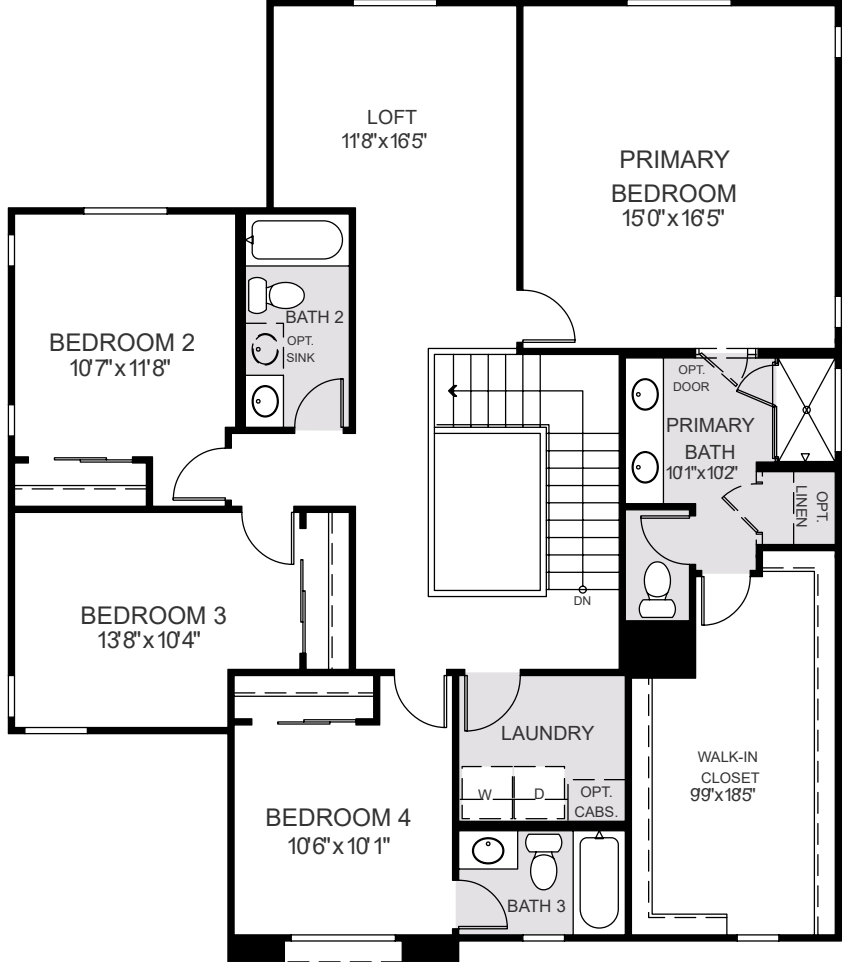

Monument

5 to 6 Bedrooms - 4 to 5 Baths - 2,868 to 3,045 Sq. Ft.

Showing Option: LiveGen™ Suite

©2022 Landsea Homes. Plans, pricing, product information, square footage, amenities and community/neighborhood information are subject to change without notice or obligation. Photographs, renderings, and floor plans, are for representation purposes only and may not reflect the exact features or dimensions of your home. Some features and options shown may not be offered in your community. Please see the actual purchase agreement for additional information, disclosures and disclaimers relation to your home and its features. All rights reserved and strictly enforced. This is not an offering where prohibited by law. No information contained herein shall be deemed to constitute a representation or warranty of any kind. Please consult a Landsea Homes sales representative for details. CalBRE#02030520.

Monument

5 to 6 Bedrooms - 4 to 5 Baths - 2,868 to 3,045 Sq. Ft.

©2022 Landsea Homes. Plans, pricing, product information, square footage, amenities and community/neighborhood information are subject to change without notice or obligation. Photographs, renderings, and floor plans, are for representation purposes only and may not reflect the exact features or dimensions of your home. Some features and options shown may not be offered in your community. Please see the actual purchase agreement for additional information, disclosures and disclaimers relation to your home and its features. All rights reserved and strictly enforced. This is not an offering where prohibited by law. No information contained herein shall be deemed to constitute a representation or warranty of any kind. Please consult a Landsea Homes sales representative for details. CalBRE#02030520.