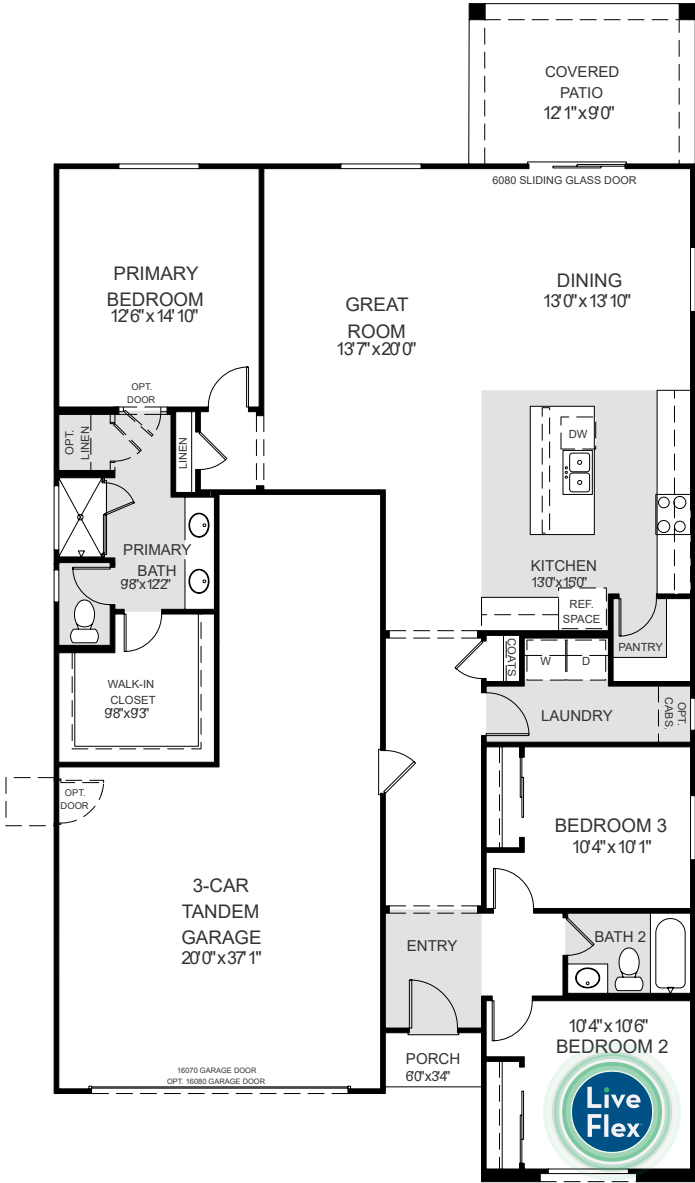

Citrus

3 Bedrooms - 2 to 2.5 Baths - 1,776 to 1,860 Sq. Ft.

©2022 Landsea Homes. Plans, pricing, product information, square footage, amenities and community/neighborhood information are subject to change without notice or obligation. Photographs, renderings, and floor plans, are for representation purposes only and may not reflect the exact features or dimensions of your home. Some features and options shown may not be offered in your community. Please see the actual purchase agreement for additional information, disclosures and disclaimers relation to your home and its features. All rights reserved and strictly enforced. This is not an offering where prohibited by law. No information contained herein shall be deemed to constitute a representation or warranty of any kind. Please consult a Landsea Homes sales representative for details. CalBRE#02030520.