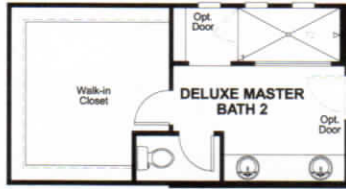

OPT. DELUXE MASTER BATH #2