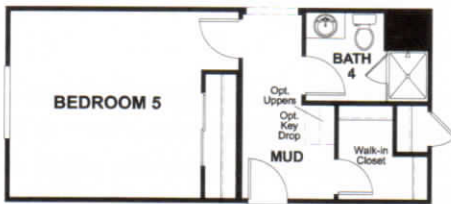

## ABOUT THE YORKTOWN

The main floor of the Yorktown was designed for entertaining, offering an expansive great room with an open dining room overlooking a covered patio and backyard and a well-appointed kitchen with a large center island. The 3-car garage leads to a convenient mudroom with walk-in closet, a powder room and a private study. On the second floor, there's an immense loft surrounded by three bedrooms, a shared bath, a laundry room and a master suite with its own bath and spacious walk-in closet. Options include a morning room, an extra bedroom and deluxe bath options.

ELEVATION A

ELEVATION B

OPT. GOURMET KITCHEN AT MORNING ROOM

OPT. MORNING ROOM

OPT. GOURMET KITCHEN

OPT. BEDROOM 5/BATH 4

OPT. MULTI-SLIDE DOOR

OPT. CENTER MEET DOOR

THIS PLAN'S PROJECTED  
**HERS® INDEX = 60\***

Projected Rating Based on Plans – Field Confirmation required

How does this floor plan rate?

Take a look: **100** = Standard new home+ **130** = Typical resale Home++