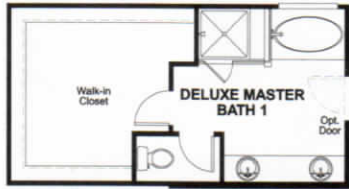

OPT. DELUXE MASTER BATH #1