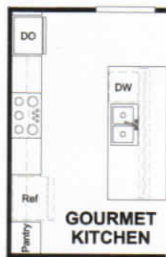

## ABOUT THE YORKTOWN

The main floor of the Yorktown was designed for entertaining, offering an expansive great room with an open dining room overlooking a covered patio and backyard and a well-appointed kitchen with a large center island. The 3-car garage leads to a convenient mudroom with walk-in closet, a powder room and a private study. On the second floor, there's an immense loft surrounded by three bedrooms, a shared bath, a laundry room and a master suite with its own bath and spacious walk-in closet. Options include a morning room, an extra bedroom and deluxe bath options.

ELEVATION A

ELEVATION B

OPT. GOURMET KITCHEN AT MORNING ROOM

OPT. MORNING ROOM

OPT. GOURMET KITCHEN

OPT. BEDROOM 5/BATH 4

OPT. MULTI-SLIDE DOOR

OPT. CENTER MEET DOOR