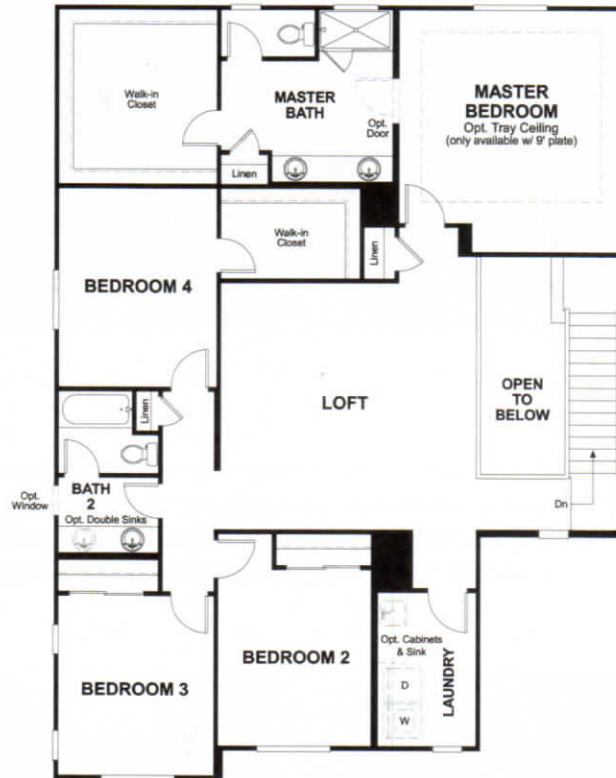

What's a HERS® Index? HERS stands for Home Energy Rating System, a system created by RESNET® to measure home energy efficiency. A Projected HERS index or rating is a computer simulation performed prior to construction by a third-party HERS rater using RESNET-accredited rating software, rated feature and specification data derived from home plans, features and specifications, and other data selected or assumed by the rater. The projected HERS index is approximate and is subject to change without notice. Actual results will vary.