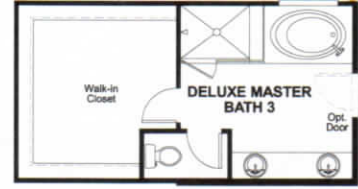

OPT. DELUXE MASTER BATH #3