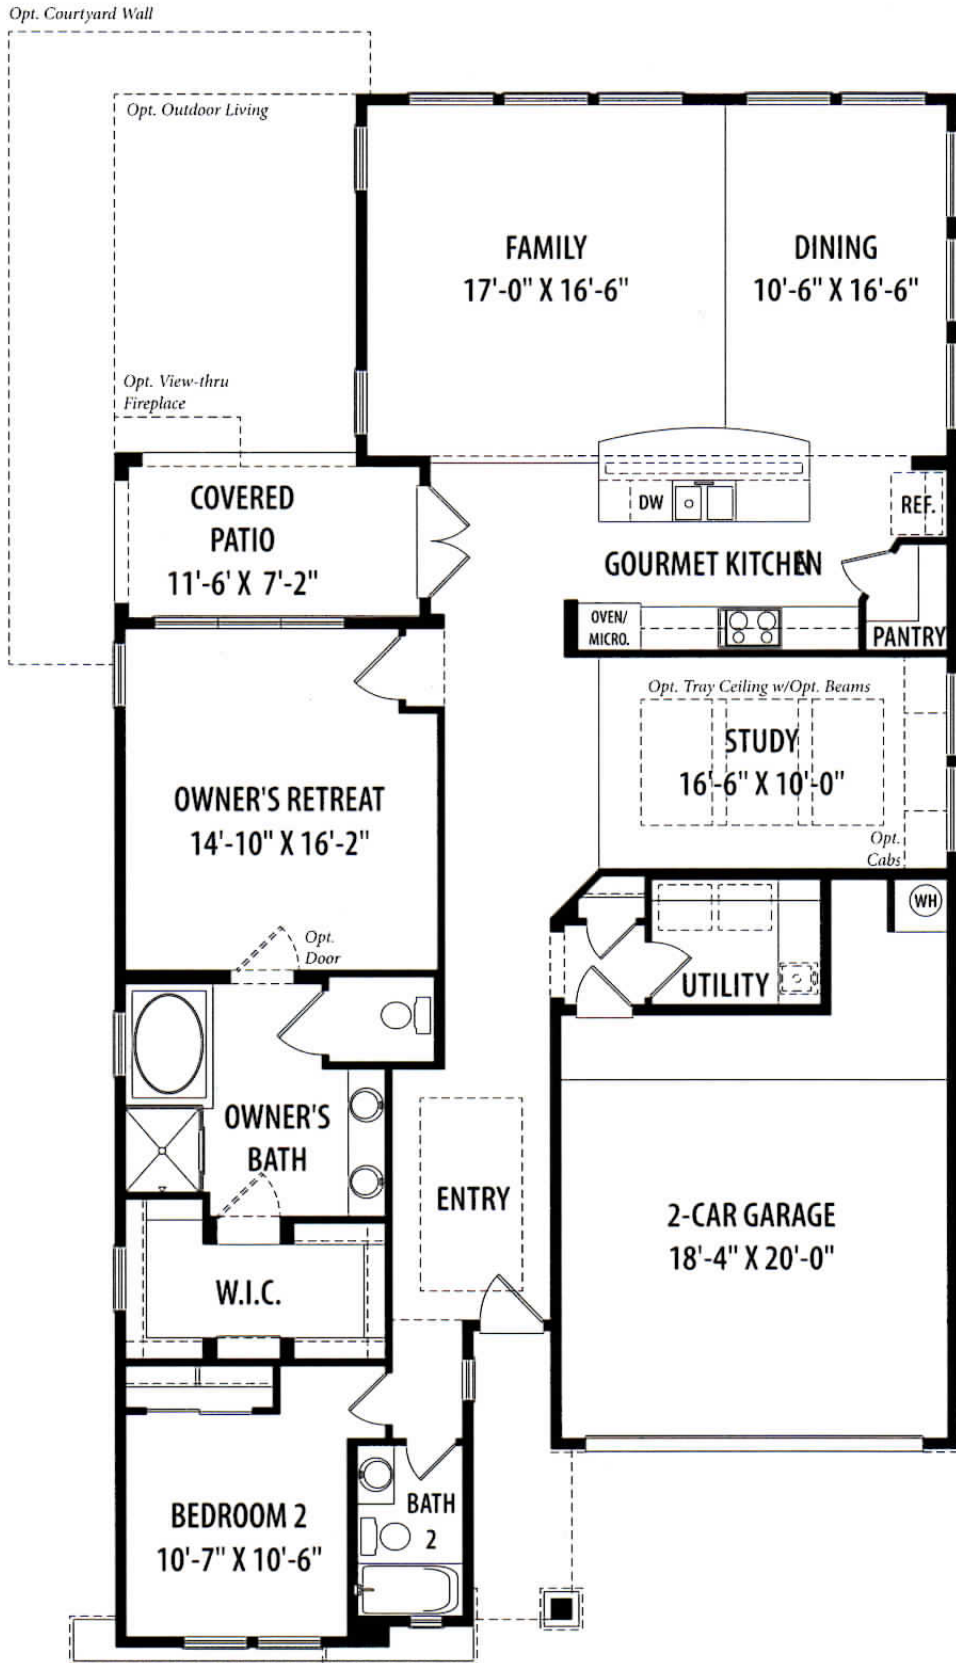

The Discover

Plan 7662 – 1,960 Square Feet
2 Bedrooms + Study – 2 Baths – 2 Car Garage

Bungalow Series
● 50' Homesite

ELEVATION A – MODEL

ELEVATION B

ELEVATION C

BE ACTIVE. BE INSPIRED. BE MORE.

The Discover - Plan 7662

Options

for more ways to personalize your home visit davidweekleyhomes.com

9ft Sliding Glass Door at Owner's Retreat

12ft Sliding Glass Doors at Family
(Available with Opt. Outdoor Living)

8ft Sliding Glass Door at Courtyard

Barn Doors at Owner's Bath

Super Shower

Enclosed Study

Bedroom 3 with Bath 4

Open Kitchen
(Gourmet Kitchen available)

Stairs to Optional Bonus Room

Bonus Room

Bonus Room with Bedroom 4 and Bath 3