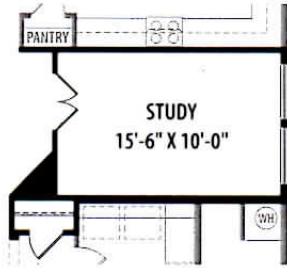

The Discover

Plan 7662 – 1,960 Square Feet
2 Bedrooms + Study – 2 Baths – 2 Car Garage

Bungalow Series
● 50' Homesite

ELEVATION A – MODEL

ELEVATION B

ELEVATION C

BE ACTIVE. BE INSPIRED. BE MORE.

The Discover - Plan 7662

Options

for more ways to personalize your home visit davidweekleyhomes.com

9ft Sliding Glass Door at Owner's Retreat

12ft Sliding Glass Doors at Family
(Available with Opt. Outdoor Living)

8ft Sliding Glass Door at Courtyard

Barn Doors at Owner's Bath

Super Shower

Enclosed Study

Bedroom 3 with Bath 4

Open Kitchen
(Gourmet Kitchen available)

Stairs to Optional Bonus Room

Bonus Room

Bonus Room with Bedroom 4 and Bath 3