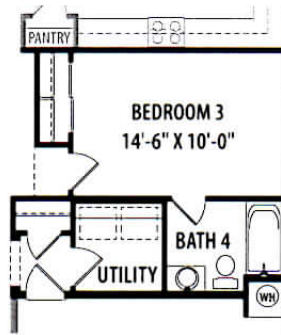

The Discover

Plan 7662 – 1,960 Square Feet
2 Bedrooms + Study – 2 Baths – 2 Car Garage

Bungalow Series
● 50' Homesite

ELEVATION A – MODEL

ELEVATION B

ELEVATION C

BE ACTIVE. BE INSPIRED. BE MORE.

The Discover - Plan 7662

Options

for more ways to personalize your home visit davidweekleyhomes.com

9ft Sliding Glass Door at Owner's Retreat

12ft Sliding Glass Doors at Family
(Available with Opt. Outdoor Living)

8ft Sliding Glass Door at Courtyard

Barn Doors at Owner's Bath

Super Shower

Enclosed Study

Bedroom 3 with Bath 4

Open Kitchen
(Gourmet Kitchen available)

Stairs to Optional Bonus Room

Bonus Room

Bonus Room with Bedroom 4 and Bath 3