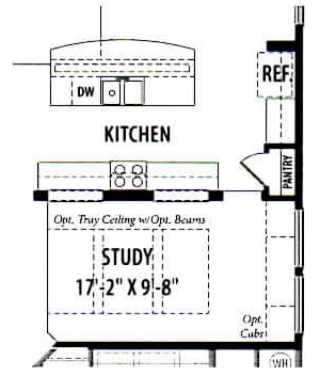

The Discover

Plan 7662 – 1,960 Square Feet
2 Bedrooms + Study – 2 Baths – 2 Car Garage

Bungalow Series
● 50' Homesite

ELEVATION A – MODEL

ELEVATION B

ELEVATION C

BE ACTIVE. BE INSPIRED. BE MORE.

The Discover - Plan 7662

Barn Doors at Owner's Bath

Super Shower

Enclosed Study

Bedroom 3 with Bath 4

Open Kitchen
(Gourmet Kitchen available)

Stairs to Optional Bonus Room

Bonus Room

Bonus Room with Bedroom 4 and Bath 3