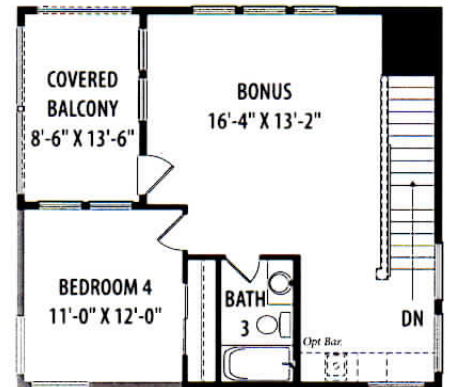

The Discover

Plan 7662 – 1,960 Square Feet
2 Bedrooms + Study – 2 Baths – 2 Car Garage

Bungalow Series
● 50' Homesite

ELEVATION A – MODEL

ELEVATION B

ELEVATION C

BE ACTIVE. BE INSPIRED. BE MORE.

The Discover - Plan 7662

Barn Doors at Owner's Bath

Super Shower

Enclosed Study

Bedroom 3 with Bath 4

Open Kitchen
(Gourmet Kitchen available)

Stairs to Optional Bonus Room

Bonus Room

Bonus Room with Bedroom 4 and Bath 3