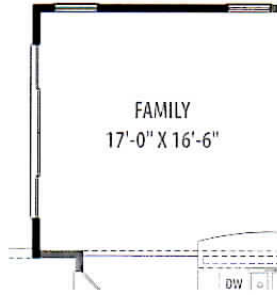

The Discover

Plan 7662 – 1,960 Square Feet
2 Bedrooms + Study – 2 Baths – 2 Car Garage

Bungalow Series
● 50' Homesite

ELEVATION A – MODEL

ELEVATION B

ELEVATION C

BE ACTIVE. BE INSPIRED. BE MORE.

The Discover - Plan 7662

Options

for more ways to personalize your home visit davidweekleyhomes.com

9ft Sliding Glass Door at Owner's Retreat

12ft Sliding Glass Doors at Family
(Available with Opt. Outdoor Living)

8ft Sliding Glass Door at Courtyard