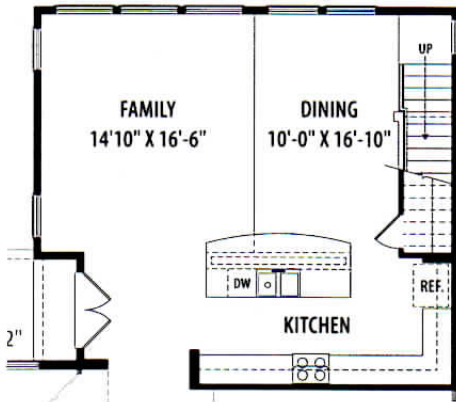

The Discover

Plan 7662 – 1,960 Square Feet
2 Bedrooms + Study – 2 Baths – 2 Car Garage

Bungalow Series
● 50' Homesite

ELEVATION A – MODEL

ELEVATION B

ELEVATION C

BE ACTIVE. BE INSPIRED. BE MORE.

The Discover - Plan 7662

Barn Doors at Owner's Bath

Super Shower

Enclosed Study

Bedroom 3 with Bath 4

Open Kitchen
(Gourmet Kitchen available)

Stairs to Optional Bonus Room

Bonus Room

Bonus Room with Bedroom 4 and Bath 3