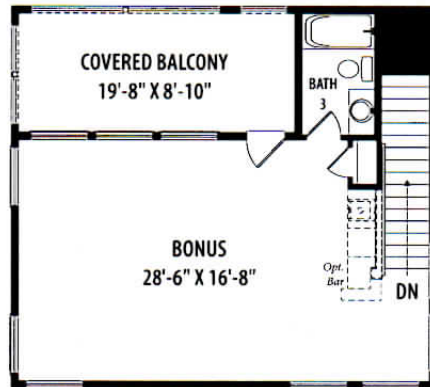

The Discover

Plan 7662 – 1,960 Square Feet
2 Bedrooms + Study – 2 Baths – 2 Car Garage

Bungalow Series
● 50' Homesite

ELEVATION A – MODEL

ELEVATION B

ELEVATION C

BE ACTIVE. BE INSPIRED. BE MORE.

The Discover - Plan 7662

Barn Doors at Owner's Bath

Super Shower

Enclosed Study

Bedroom 3 with Bath 4

Open Kitchen
(Gourmet Kitchen available)

Stairs to Optional Bonus Room

Bonus Room

Bonus Room with Bedroom 4 and Bath 3