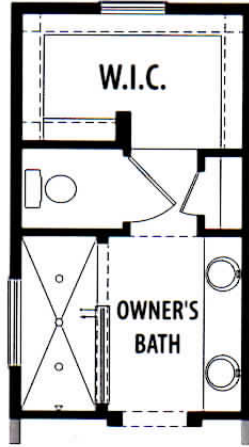

The Navigator

Plan 7655 – 1,580 Square Feet

2 Bedrooms + Study – 2 Bathrooms – 2 Car Garage

● 40' Homesite

ELEVATION A

ELEVATION B

ELEVATION C

BE ACTIVE. BE INSPIRED. BE MORE.

The Navigator - Plan 7655

Options

for more ways to personalize your home visit davidweekleyhomes.com

Barn Doors
at Owner's Bath

Super Shower

Enclosed Study

Gourmet Kitchen

8ft Sliding Glass Doors
at Family