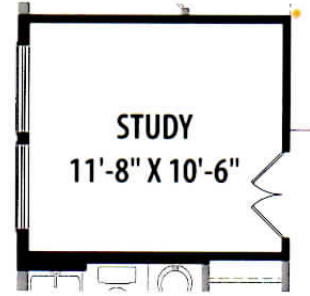

The Navigator

Plan 7655 – 1,580 Square Feet

2 Bedrooms + Study – 2 Bathrooms – 2 Car Garage

● 40' Homesite

ELEVATION A

ELEVATION B

ELEVATION C

BE ACTIVE. BE INSPIRED. BE MORE.

The Navigator - Plan 7655

Options

for more ways to personalize your home visit davidweekleyhomes.com

Barn Doors
at Owner's Bath

Super Shower

Enclosed Study

Gourmet Kitchen

8ft Sliding Glass Doors
at Family