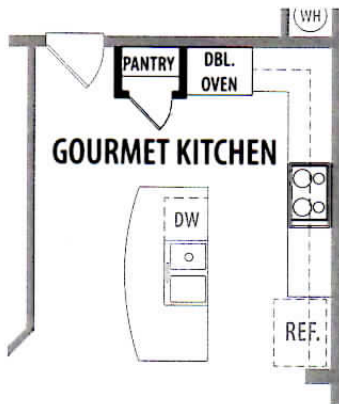

The Navigator

Plan 7655 – 1,580 Square Feet

2 Bedrooms + Study – 2 Bathrooms – 2 Car Garage

● 40' Homesite

ELEVATION A

ELEVATION B

ELEVATION C

BE ACTIVE. BE INSPIRED. BE MORE.

The Navigator - Plan 7655

Options

for more ways to personalize your home visit davidweekleyhomes.com

Barn Doors
at Owner's Bath

Super Shower

Enclosed Study

Gourmet Kitchen

8ft Sliding Glass Doors
at Family