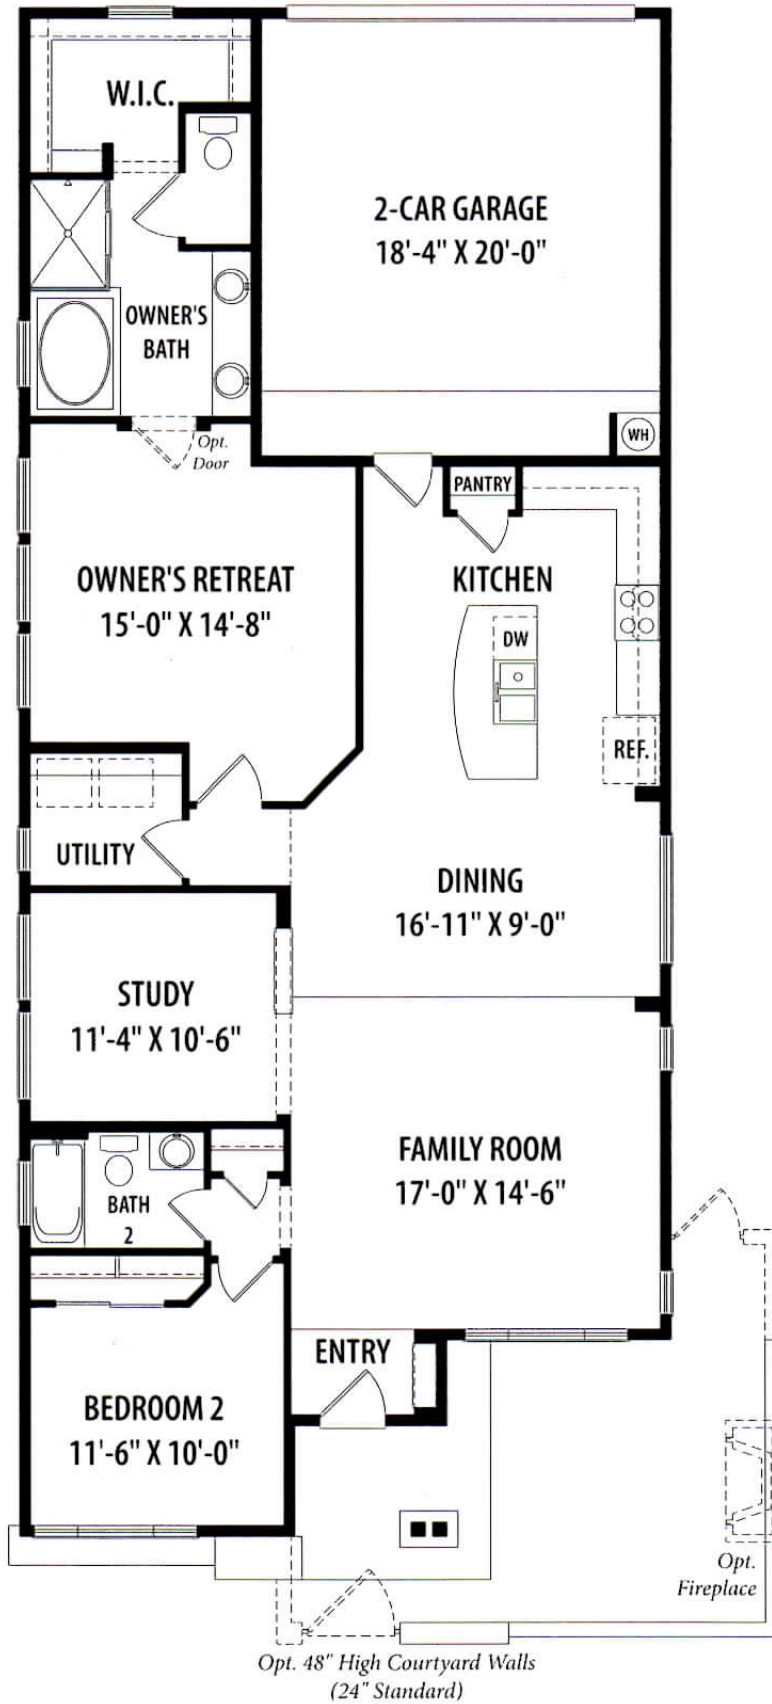

The Navigator

Plan 7655 – 1,580 Square Feet

2 Bedrooms + Study – 2 Bathrooms – 2 Car Garage

● 40' Homesite

ELEVATION A

ELEVATION B

ELEVATION C

BE ACTIVE. BE INSPIRED. BE MORE.

The Navigator - Plan 7655

Options

for more ways to personalize your home visit davidweekleyhomes.com

Barn Doors
at Owner's Bath

Super Shower

Enclosed Study

Gourmet Kitchen

8ft Sliding Glass Doors
at Family