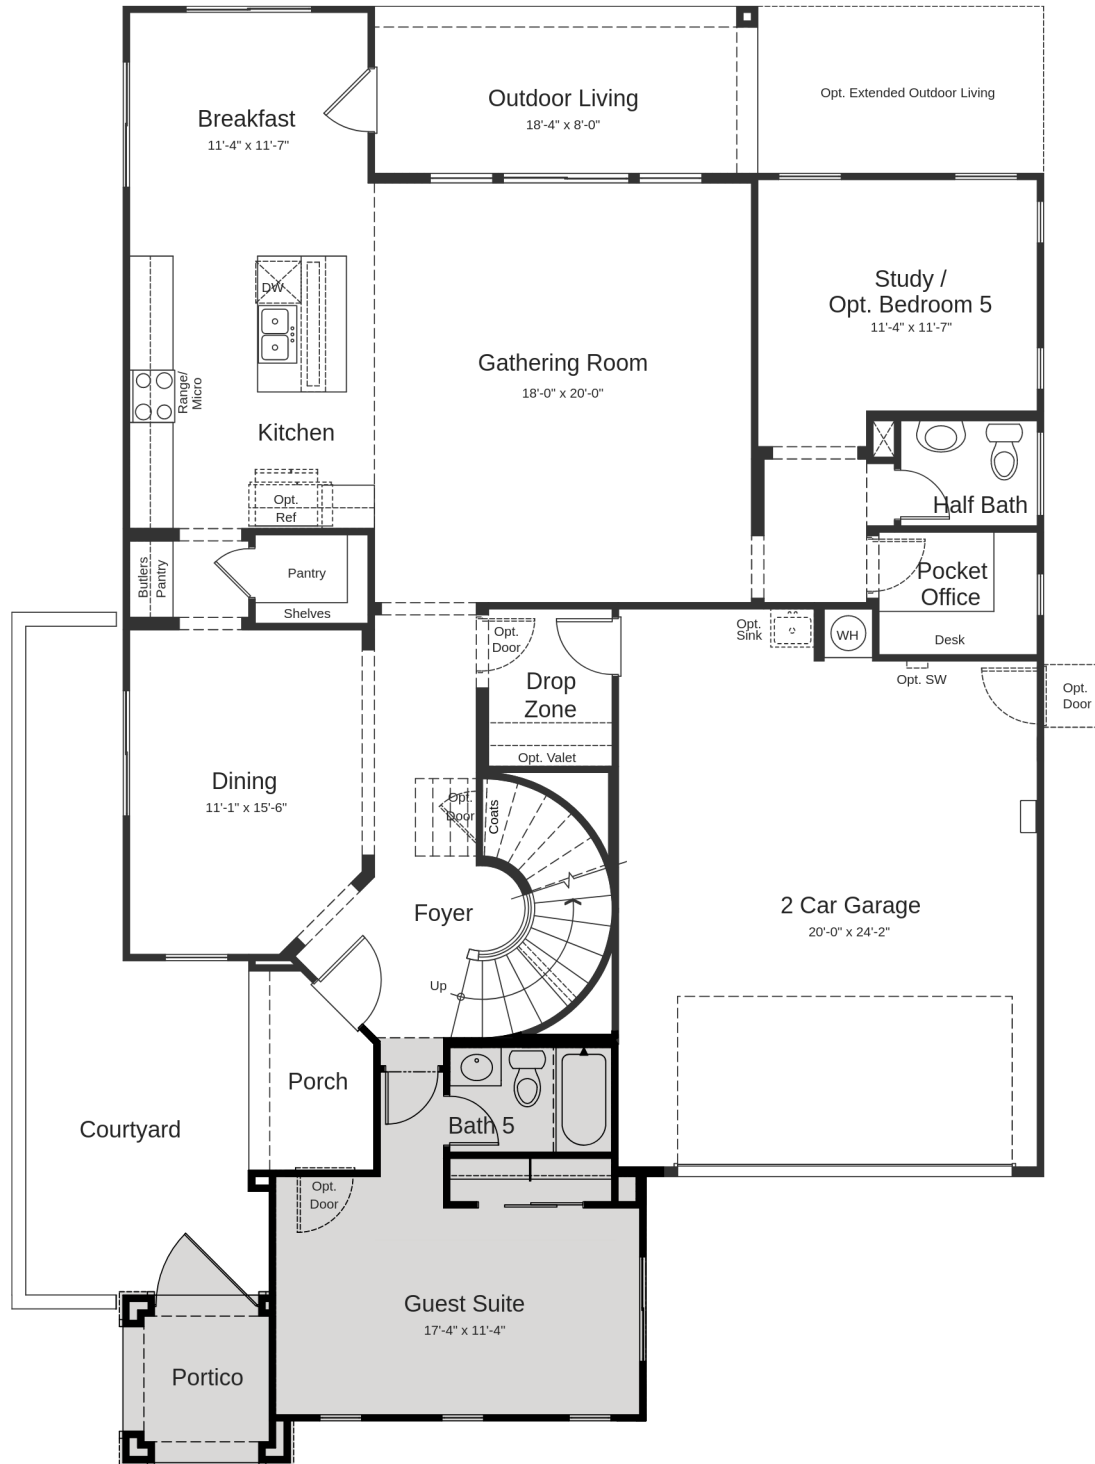

PLAN REVERE (3,183 SQ. FT. | 2 FLOORS | 5-6 BEDS | 3.5-5.5 BATH | 3-CAR GARAGE)

Elevation A - Spanish

PLAN REVERE (3,183 SQ. FT. | 2 FLOORS | 5-6 BEDS | 3.5-5.5 BATH | 3-CAR GARAGE)

PLAN REVERE (3,183 SQ. FT. | 2 FLOORS | 5-6 BEDS | 3.5-5.5 BATH | 3-CAR GARAGE)