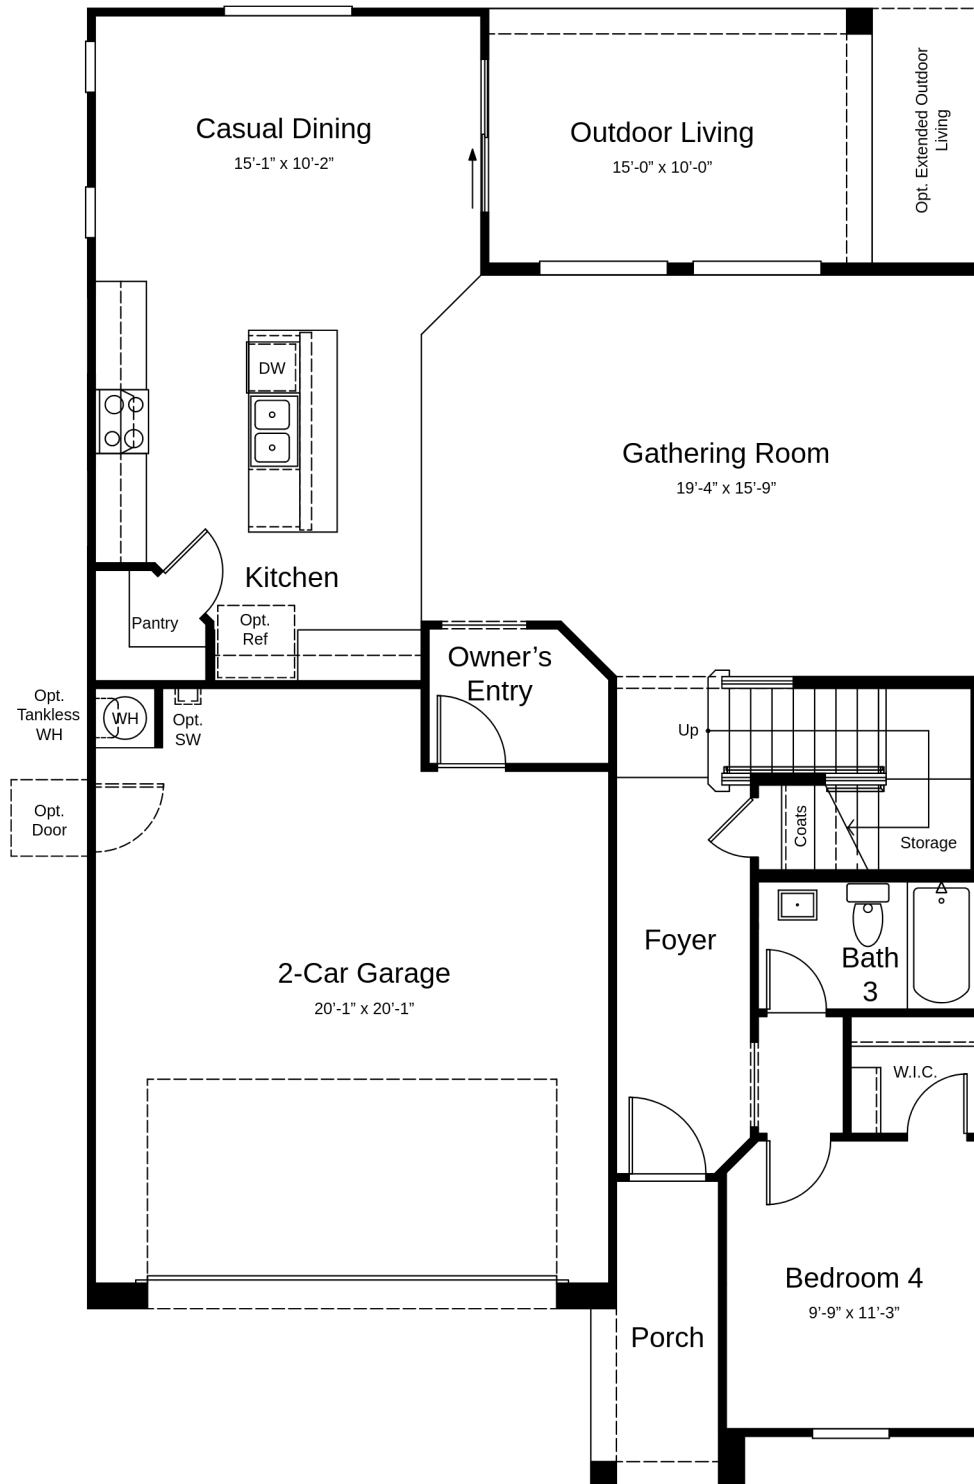

PLAN PAISLEY 2,358 SQ. FT. | 2 FL | 4-5 BED | 3-4 BTH | 2-CAR GRG.

Elevation A-Spanish

PLAN PAISLEY 2,358 SQ. FT. | 2 FL | 4-5 BED | 3-4 BTH | 2-CAR GRG.

PLAN PAISLEY 2,358 SQ. FT. | 2 FL | 4-5 BED | 3-4 BTH | 2-CAR GRG.