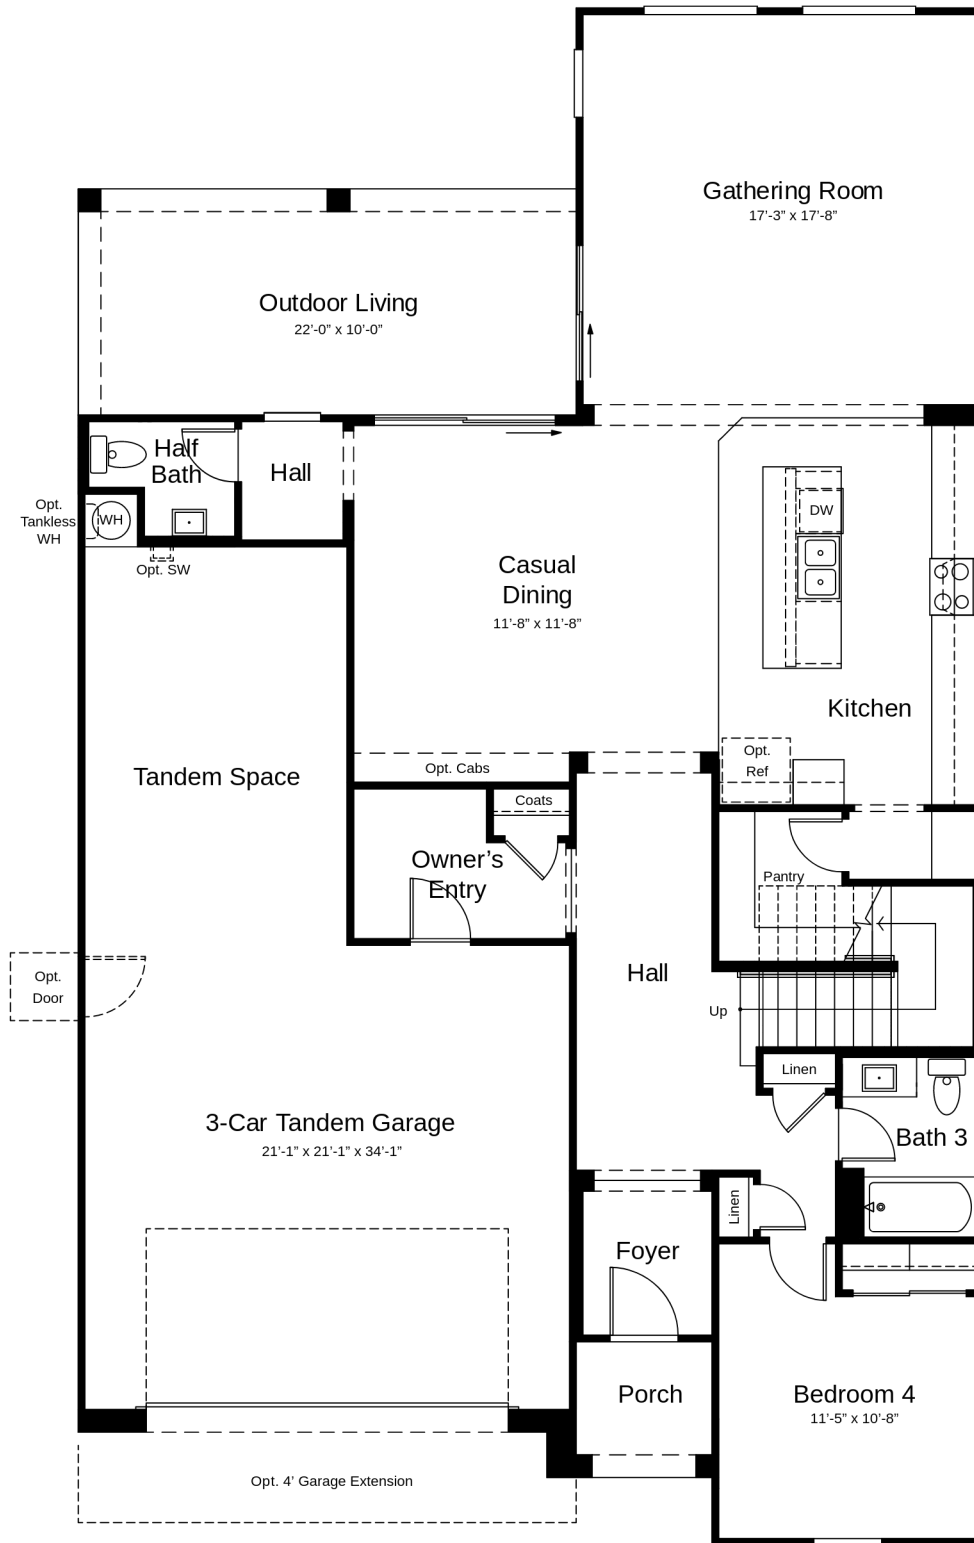

PLAN REDWOOD 2918 SQ. FT. | 2 FL | 4-5 BED | 3 BTH | 3-CAR GRG.

## Elevation A-Spanish

**PLAN REDWOOD** 2918 SQ. FT. | 2 FL | 4-5 BED | 3 BTH | 3-CAR GRG.

**PLAN REDWOOD 2918 SQ. FT. | 2 FL | 4-5 BED | 3 BTH | 3-CAR GRG.**