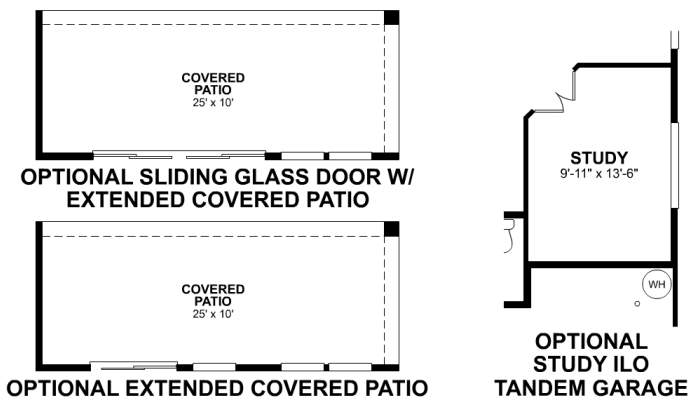

## OVERVIEW

 Litchfield Park, AZ

 3 Bedrooms

 2,229 Sq. Ft.

 From \$360s - \$540s

 2.5 Bathrooms

The single-story Irwin features an expansive foyer in which to welcome your guests. Your centrally located open-concept kitchen and great room with a covered patio are perfect for gathering friends and family for dinner parties or backyard barbecues.

## FLOORPLAN

### 1st Floor

Base Floorplan

Room Choices Floorplan

Paid Options Floorplan

## DETAILS AND FEATURES

- Spacious secondary bedrooms have private access to a shared bathroom

- Walk-in closet is designed for easy movement between shelves and optimal hanging and storage space
- Entertain guests while preparing gourmet meals in an open-concept kitchen and great room
- Linen closet located in the primary bathroom for extra storage exactly where you need it