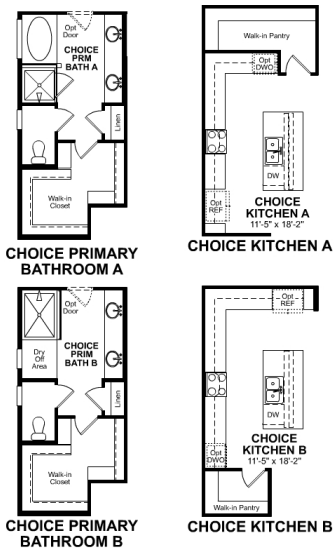

## OVERVIEW

 Litchfield Park, AZ

 3 Bedrooms

 2,229 Sq. Ft.

 From \$360s - \$540s

 2.5 Bathrooms

The single-story Irwin features an expansive foyer in which to welcome your guests. Your centrally located open-concept kitchen and great room with a covered patio are perfect for gathering friends and family for dinner parties or backyard barbecues.

## FLOORPLAN

### 1st Floor

Base Floorplan

Room Choices Floorplan

Paid Options Floorplan

## DETAILS AND FEATURES

- Spacious secondary bedrooms have private access to a shared bathroom

- Walk-in closet is designed for easy movement between shelves and optimal hanging and storage space
- Entertain guests while preparing gourmet meals in an open-concept kitchen and great room
- Linen closet located in the primary bathroom for extra storage exactly where you need it