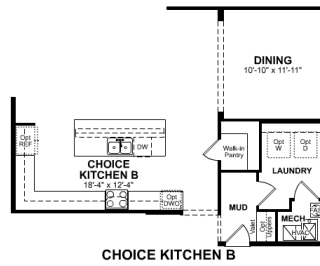

 2.5 Bathrooms

The Flemington is a single-story home with an expansive open-concept kitchen and great room that is ideal for family gatherings or creating chef-inspired gourmet meals. Relax in your primary bedroom located at the rear of the home, with a large walk-in closet and backyard views.

FLOORPLAN

1st Floor

Base Floorplan

Room Choices Floorplan

Paid Options Floorplan

OPTIONAL SLIDING GLASS DOOR

DETAILS AND FEATURES

- Primary bedroom located in the back of home for best exterior views and natural light

- Open-concept kitchen design allows you to prepare your meals while entertaining your guests
- Walk-in closet located off bathroom for minimal morning disturbance
- Living areas planned so your furniture fits easily into the home