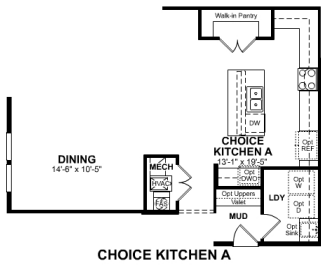

 2.5 Bathrooms

The Flemington is a single-story home with an expansive open-concept kitchen and great room that is ideal for family gatherings or creating chef-inspired gourmet meals. Relax in your primary bedroom located at the rear of the home, with a large walk-in closet and backyard views.

FLOORPLAN

1st Floor

Base Floorplan

Room Choices Floorplan

Paid Options Floorplan

OPTIONAL SLIDING GLASS DOOR

DETAILS AND FEATURES

- Primary bedroom located in the back of home for best exterior views and natural light

- Open-concept kitchen design allows you to prepare your meals while entertaining your guests
- Walk-in closet located off bathroom for minimal morning disturbance
- Living areas planned so your furniture fits easily into the home