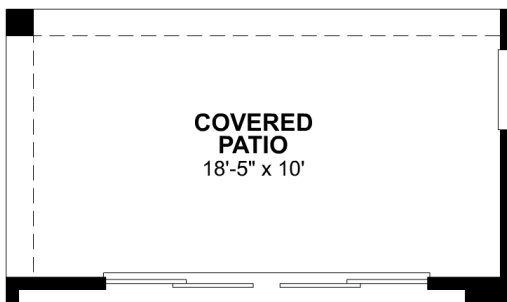

 2.5 Bathrooms

The Flemington is a single-story home with an expansive open-concept kitchen and great room that is ideal for family gatherings or creating chef-inspired gourmet meals. Relax in your primary bedroom located at the rear of the home, with a large walk-in closet and backyard views.

FLOORPLAN

1st Floor

Base Floorplan

Room Choices Floorplan

Paid Options Floorplan

OPTIONAL SLIDING GLASS DOOR

DETAILS AND FEATURES

- Primary bedroom located in the back of home for best exterior views and natural light