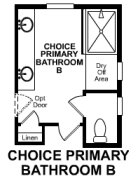

 2.5 Bathrooms

The Flemington is a single-story home with an expansive open-concept kitchen and great room that is ideal for family gatherings or creating chef-inspired gourmet meals. Relax in your primary bedroom located at the rear of the home, with a large walk-in closet and backyard views.

FLOORPLAN

1st Floor

Base Floorplan

Room Choices Floorplan

Paid Options Floorplan

OPTIONAL SLIDING GLASS DOOR

DETAILS AND FEATURES

- Primary bedroom located in the back of home for best exterior views and natural light