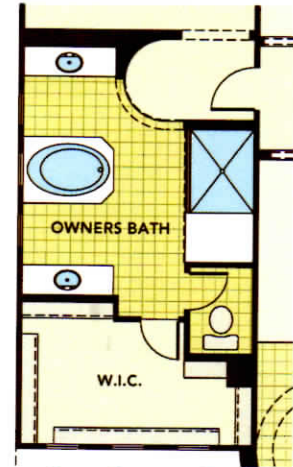

Gehan [★]HOMES

the Indigo

Spanish Elevation

Hacienda at Windrose

3218 Base Square Feet

Stories:	2	Baths:	3
Bedrooms:	5	Garages:	3

Options

Gameroom • Study • 4th Bath • Fireplace • Walk Deck
Extended Covered Patio

gehanhomes.com

the Indigo

Ranch Elevation

Tuscan Elevation

© 2016 Gehan Homes. All rights reserved.
Architectural dimensions shown are nominal interior dimensions; room sizes, window placement and other dimensions may vary from these drawings. This brochure is for illustration purposes; it is not part of a legal contract. We reserve the right to change product features, brand names, architectural design and details. The floorplans and elevations of all Gehan Homes are copyrighted. We have enforced and will continue to enforce our Federal Copyrights to protect the investment of our homebuyers. Gehan Homes of Arizona LLC. AZ ROC#281891. Released 08.18.17*

gehanhomes.com

the Indigo | First Floor Plan

Opt. Island

Opt. Fireplace

Opt. Two-Sided Fireplace

Opt. Multi-Slide Door with Opt. Extended Covered Patio

Opt. Study

Opt. Extended Covered Patio

the Indigo | Second Floor Plan

Opt. Owners Snail Shower

Opt. Walk Deck with Opt. Gameroom

Opt. Bath #4

Opt. Extended Walk Deck with Opt. Gameroom

Opt. Gameroom