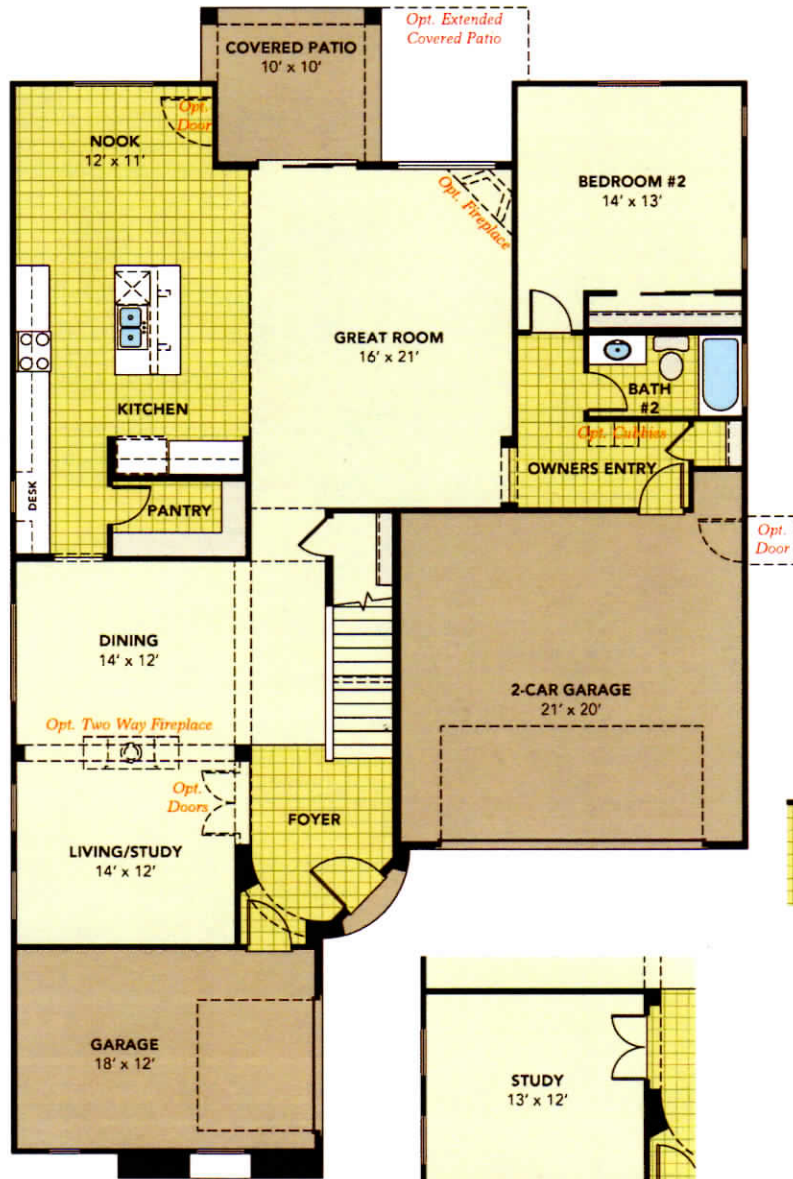

Gehan [★]HOMES

the Indigo

Spanish Elevation

Hacienda at Windrose

3218 Base Square Feet

Stories:	2	Baths:	3
Bedrooms:	5	Garages:	3

Options

Gameroom • Study • 4th Bath • Fireplace • Walk Deck
Extended Covered Patio

gehanhomes.com

the Indigo

Ranch Elevation

Tuscan Elevation

© 2016 Gehan Homes. All rights reserved.
Architectural dimensions shown are nominal interior dimensions; room sizes, window placement and other dimensions may vary from these drawings. This brochure is for illustration purposes; it is not part of a legal contract. We reserve the right to change product features, brand names, architectural design and details. The floorplans and elevations of all Gehan Homes are copyrighted. We have enforced and will continue to enforce our Federal Copyrights to protect the investment of our homebuyers. Gehan Homes of Arizona LLC. AZ ROC#281891. Released 08.18.17*

gehanhomes.com

the Indigo | First Floor Plan

Opt. Island

Opt. Fireplace

Opt. Two-Sided Fireplace

Opt. Multi-Slide Door with Opt. Extended Covered Patio

Opt. Study

Opt. Extended Covered Patio

the Indigo | Second Floor Plan

Opt. Owners Snail Shower

Opt. Walk Deck with Opt. Gameroom

Opt. Bath #4

Opt. Extended Walk Deck with Opt. Gameroom

Opt. Gameroom