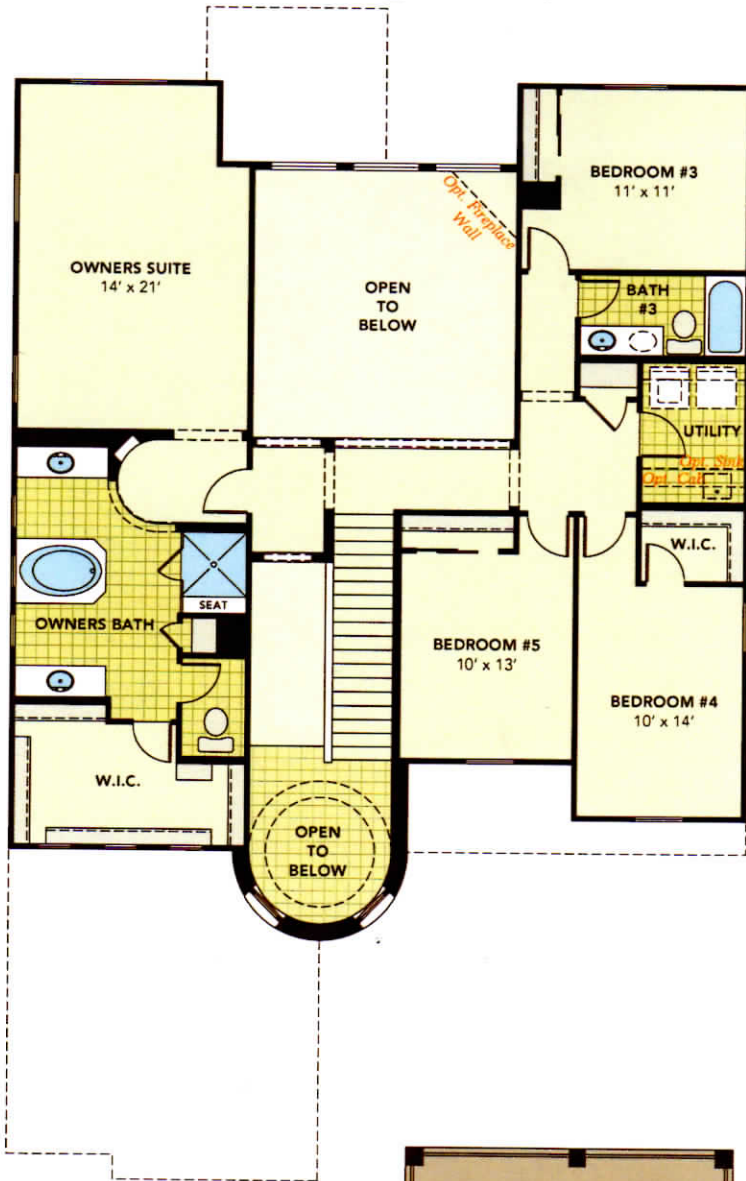

Gehan [★]HOMES

the Indigo

Spanish Elevation

Hacienda at Windrose

3218 Base Square Feet

Stories:	2	Baths:	3
Bedrooms:	5	Garages:	3

Options

Gameroom • Study • 4th Bath • Fireplace • Walk Deck
Extended Covered Patio

gehanhomes.com

the Indigo

Ranch Elevation

Tuscan Elevation

© 2016 Gehan Homes. All rights reserved.
Architectural dimensions shown are nominal interior dimensions; room sizes, window placement and other dimensions may vary from these drawings. This brochure is for illustration purposes; it is not part of a legal contract. We reserve the right to change product features, brand names, architectural design and details. The floorplans and elevations of all Gehan Homes are copyrighted. We have enforced and will continue to enforce our Federal Copyrights to protect the investment of our homebuyers. Gehan Homes of Arizona LLC. AZ ROC#281891. Released 08.18.17*

gehanhomes.com

the Indigo | First Floor Plan

Opt. Island

Opt. Fireplace

Opt. Two-Sided Fireplace

Opt. Multi-Slide Door with Opt. Extended Covered Patio

Opt. Study

Opt. Extended Covered Patio

the Indigo | Second Floor Plan

Opt. Owners Snail Shower

Opt. Walk Deck with Opt. Gameroom

Opt. Bath #4

Opt. Extended Walk Deck with Opt. Gameroom

Opt. Gameroom