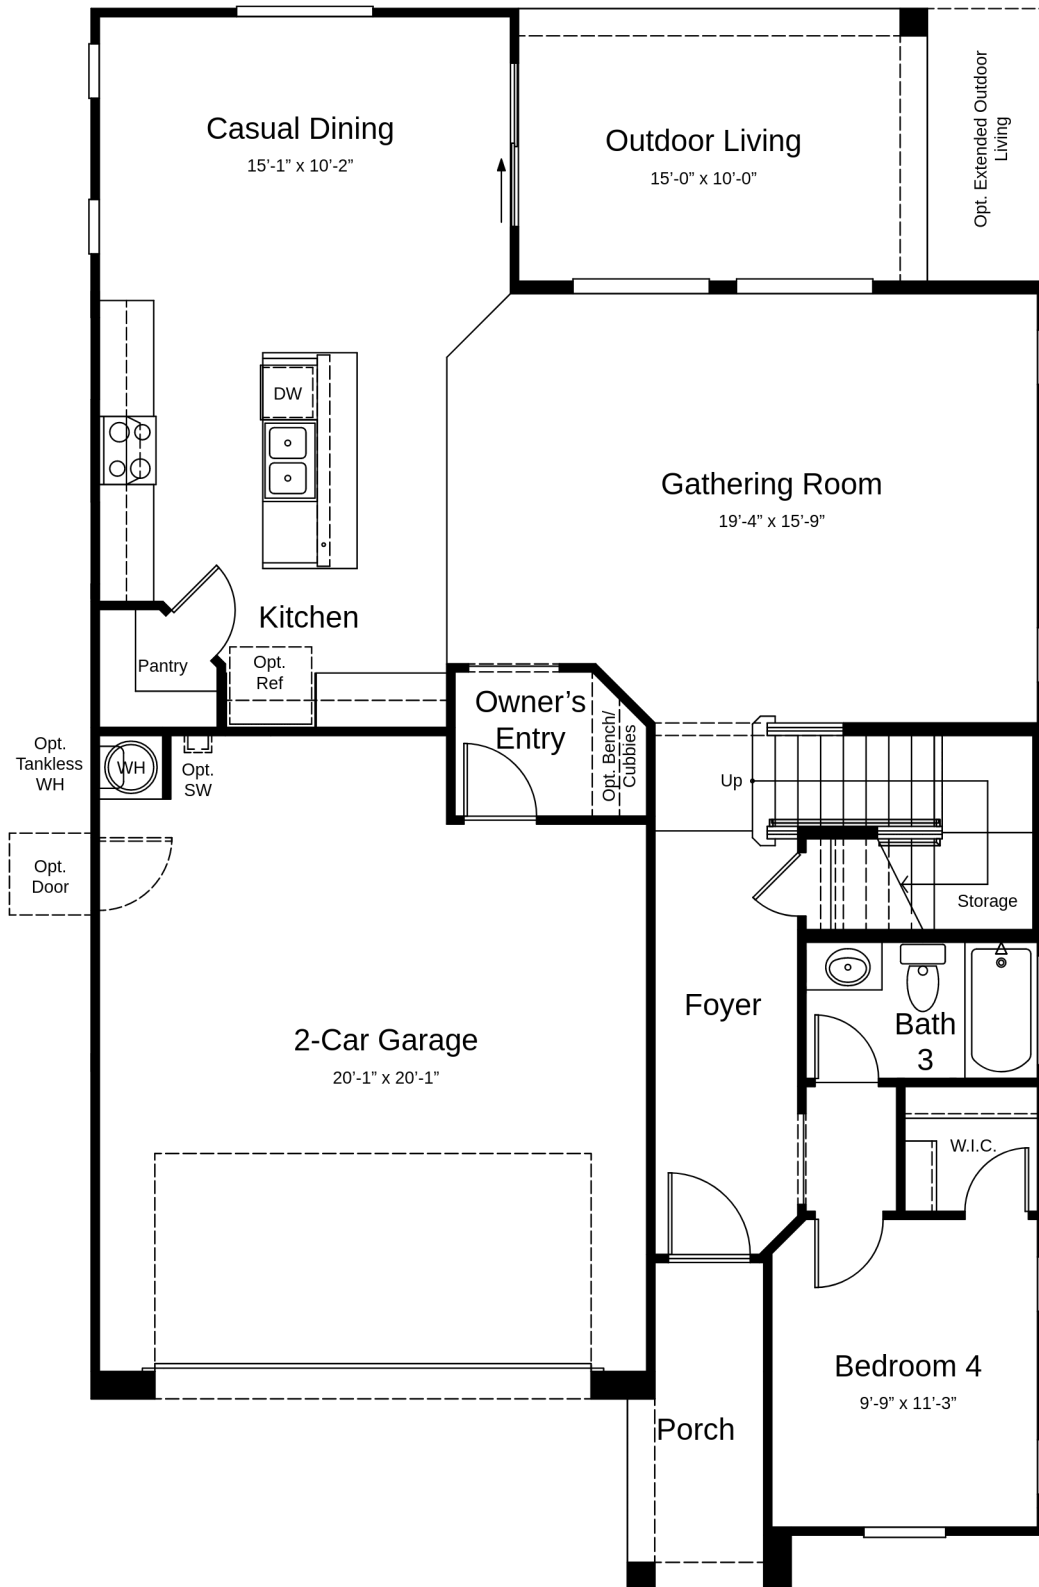

PLAN PAISLEY 2,358 SQ. FT. | 2 FL | 4 BED | 3 BTH | 2-CAR GRG.

# Spanish

**PLAN** PAISLEY 2,358 SQ. FT. | 2 FL | 4 BED | 3 BTH | 2-CAR GRG.

**PLAN** PAISLEY 2,358 SQ. FT. | 2 FL | 4 BED | 3 BTH | 2-CAR GRG.