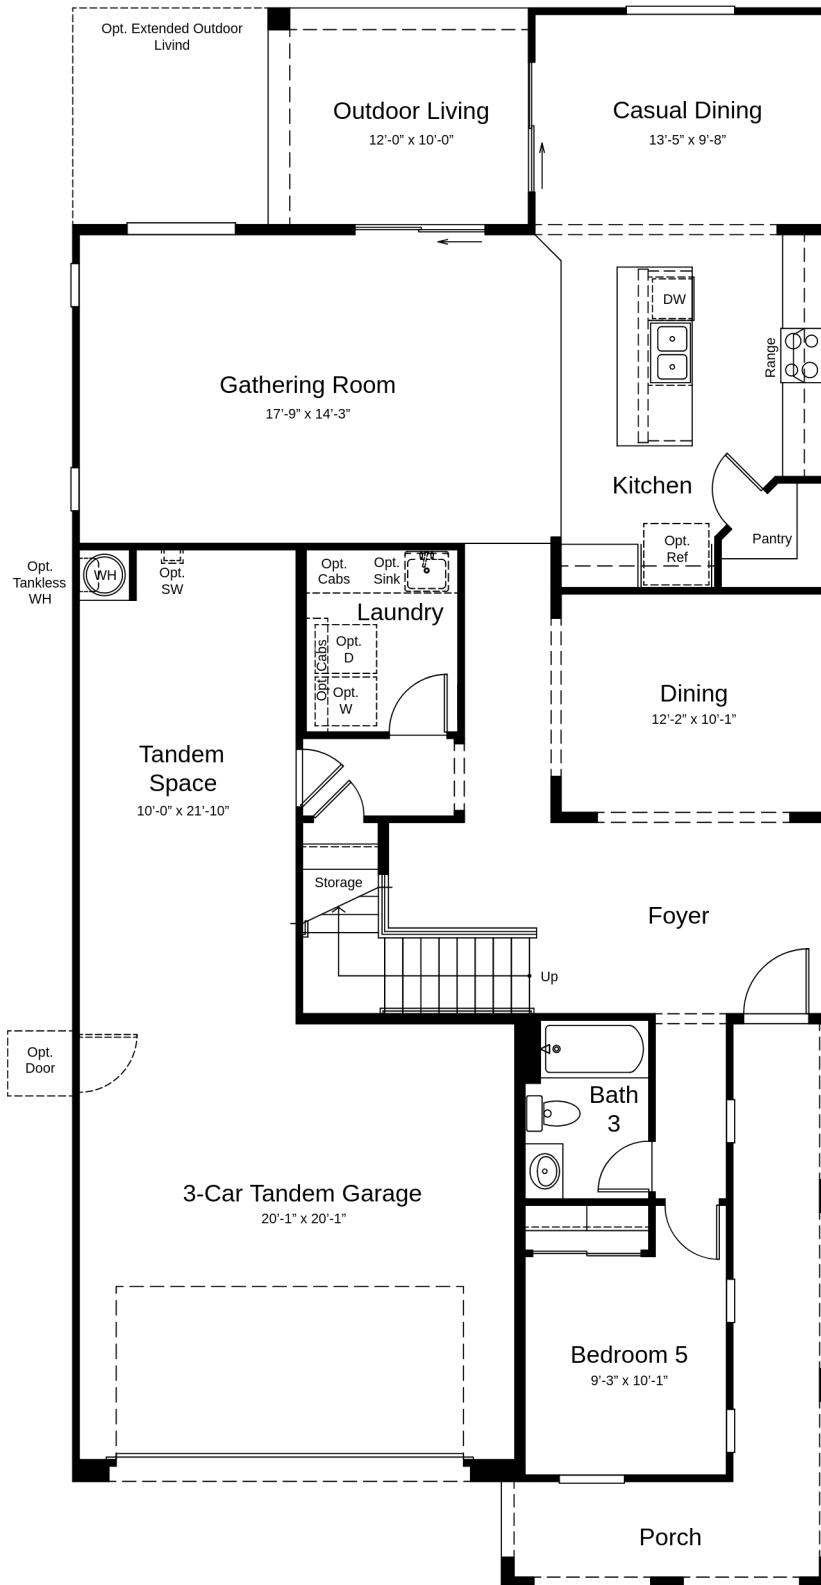

PLAN WEDGEWOOD 2,961 SQ. FT. | 2 FL | 5 BED | 3 BTH | 3-CAR GRG.

Spanish

PLAN WEDGEWOOD 2,961 SQ. FT. | 2 FL | 5 BED | 3 BTH | 3-CAR GRG.

PLAN WEDGEWOOD 2,961 SQ. FT. | 2 FL | 5 BED | 3 BTH | 3-CAR GRG.