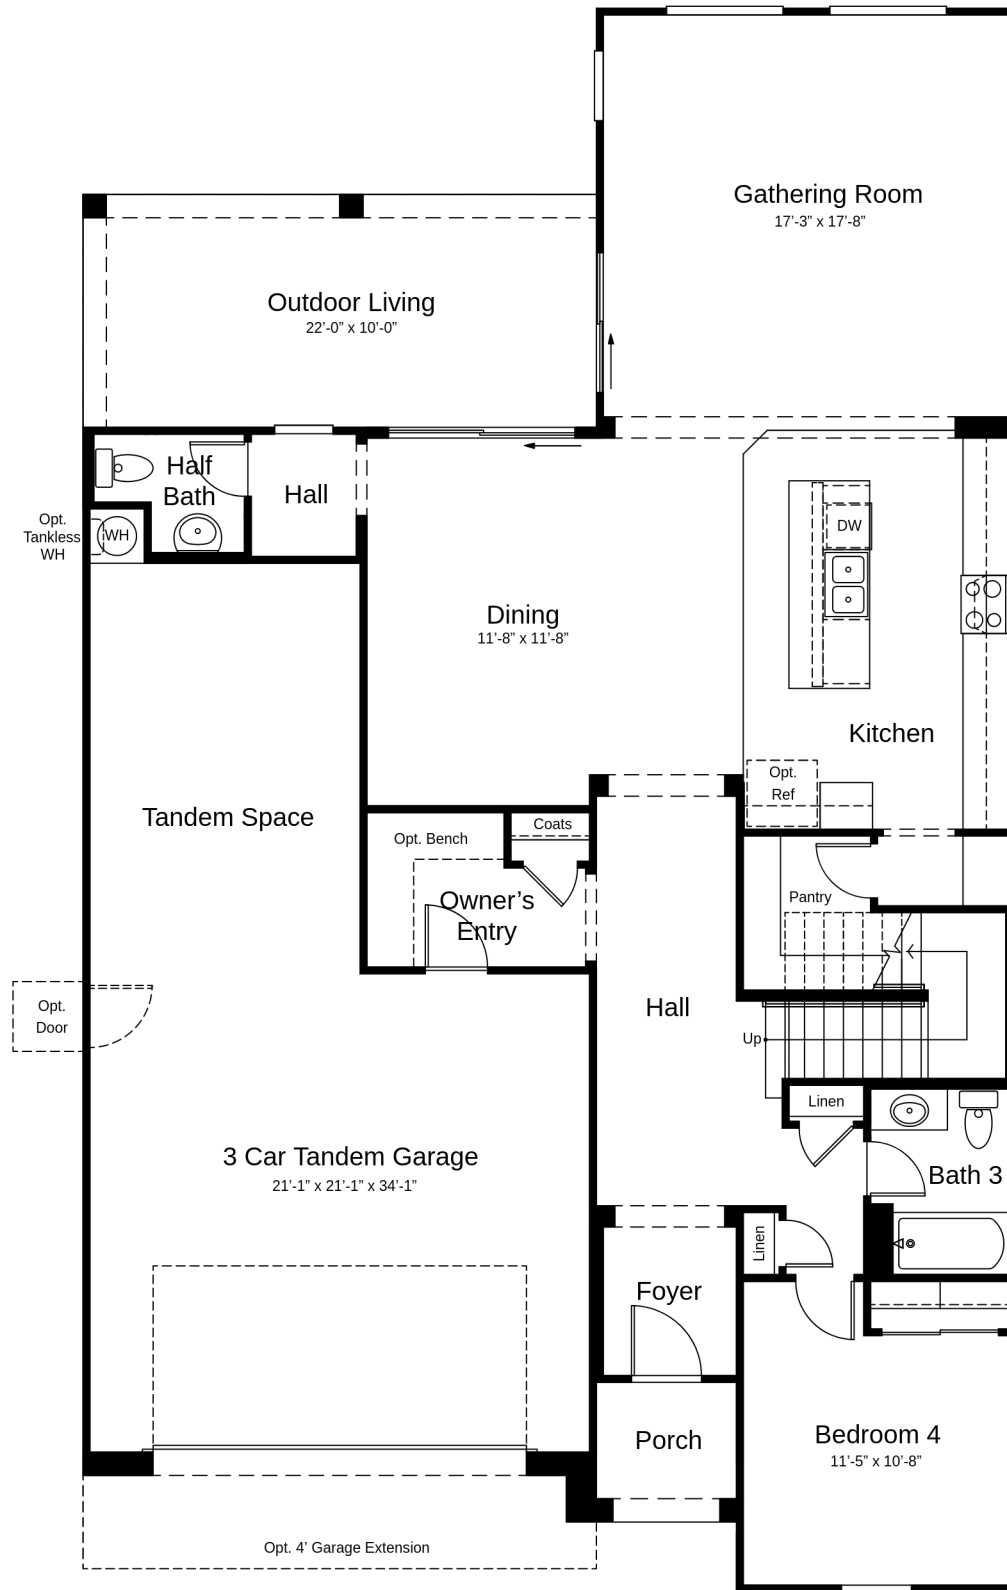

PLAN REDWOOD 2,918 SQ. FT. | 2 FL | 4 BED | 3.5 BTH | 3T-CAR GRG.

Spanish

PLAN REDWOOD 2,918 SQ. FT. | 2 FL | 4 BED | 3.5 BTH | 3T-CAR GRG.

PLAN REDWOOD 2,918 SQ. FT. | 2 FL | 4 BED | 3.5 BTH | 3T-CAR GRG.