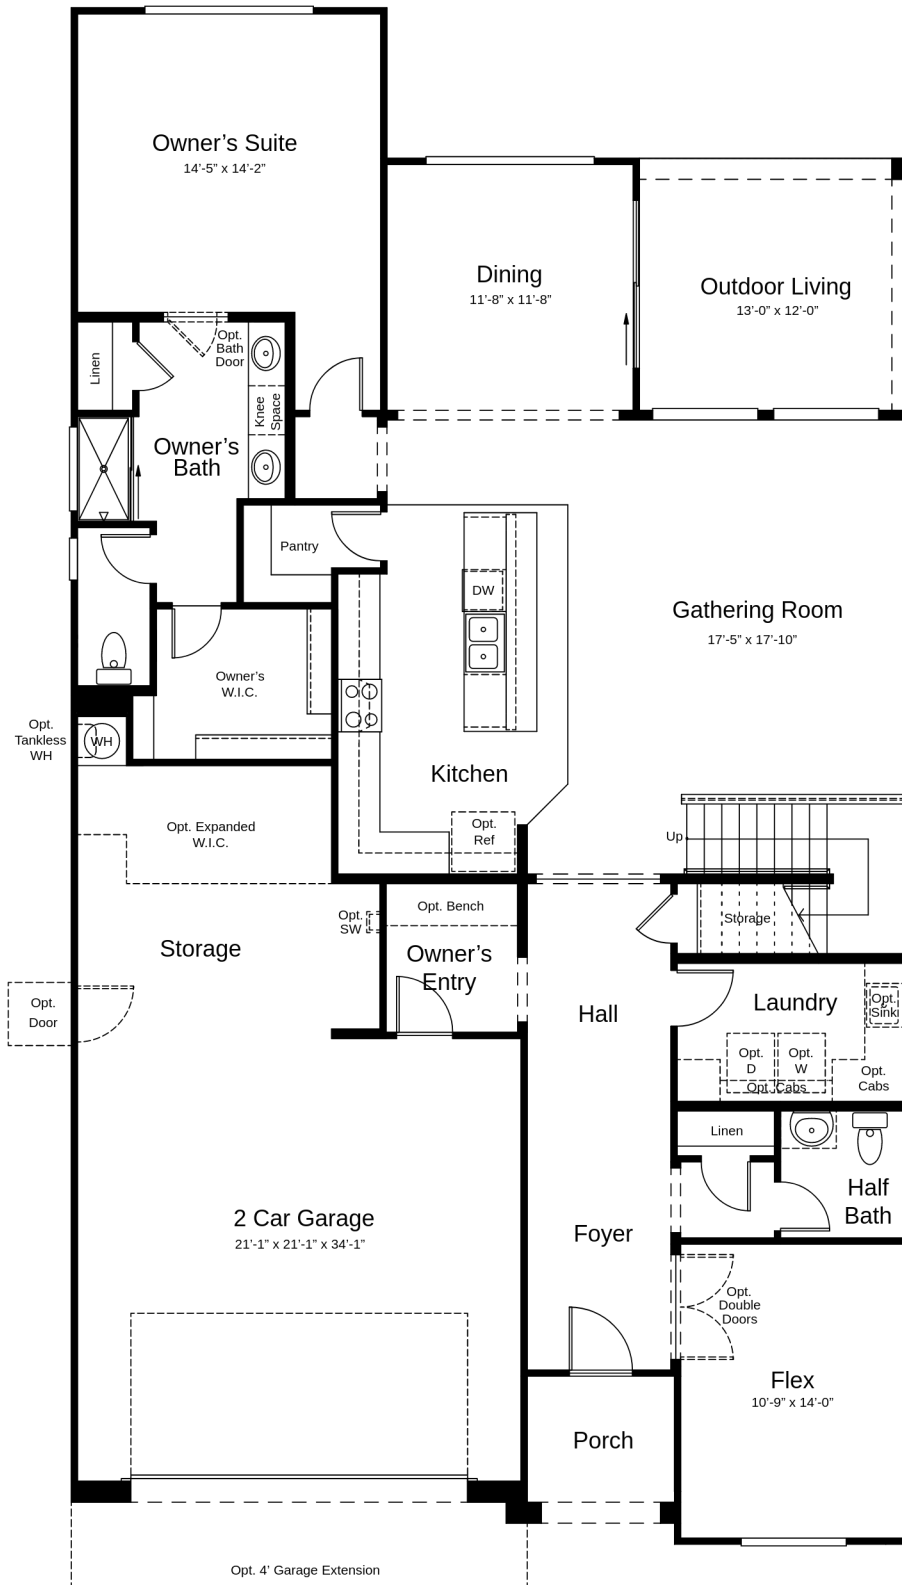

PLAN PINNACLE 2,838 SQ. FT. | 2 FL | 4 BED | 3.5 BTH | 3T-CAR GRG.

Spanish

PLAN PINNACLE 2,838 SQ. FT. | 2 FL | 4 BED | 3.5 BTH | 3T-CAR GRG.

PLAN PINNACLE 2,838 SQ. FT. | 2 FL | 4 BED | 3.5 BTH | 3T-CAR GRG.