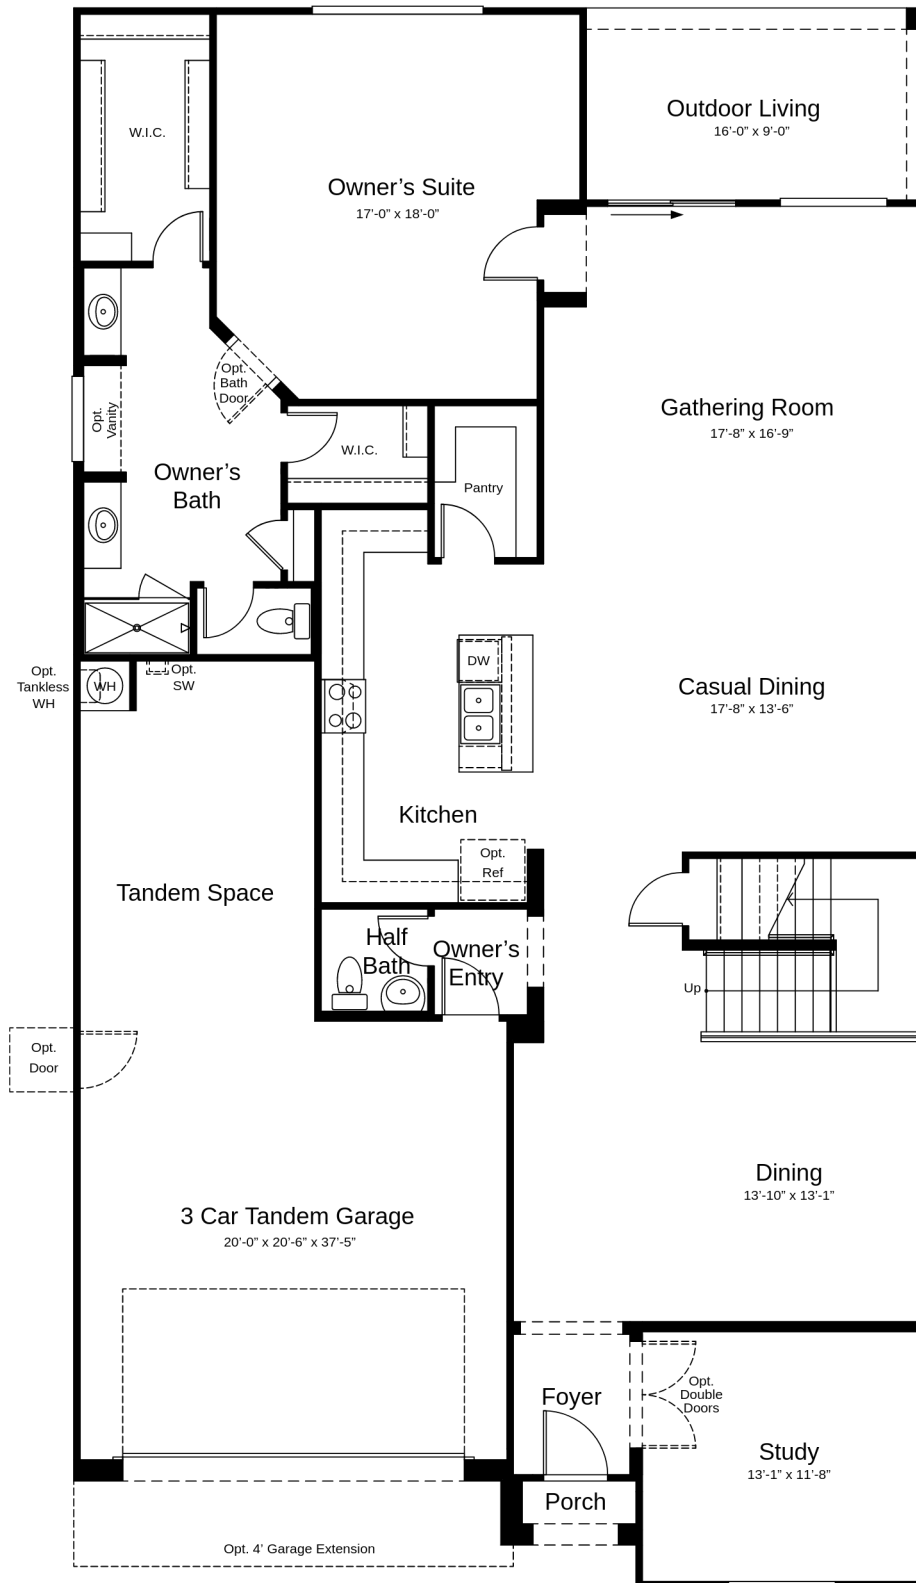

PLAN TURQUOISE 3,540 SQ. FT. | 2 FL | 5 BED | 3.5 BTH | 3T-CAR GRG.

# Spanish

**PLAN** TURQUOISE 3,540 SQ. FT. | 2 FL | 5 BED | 3.5 BTH | 3T-CAR GRG.

**PLAN** TURQUOISE 3,540 SQ. FT. | 2 FL | 5 BED | 3.5 BTH | 3T-CAR GRG.