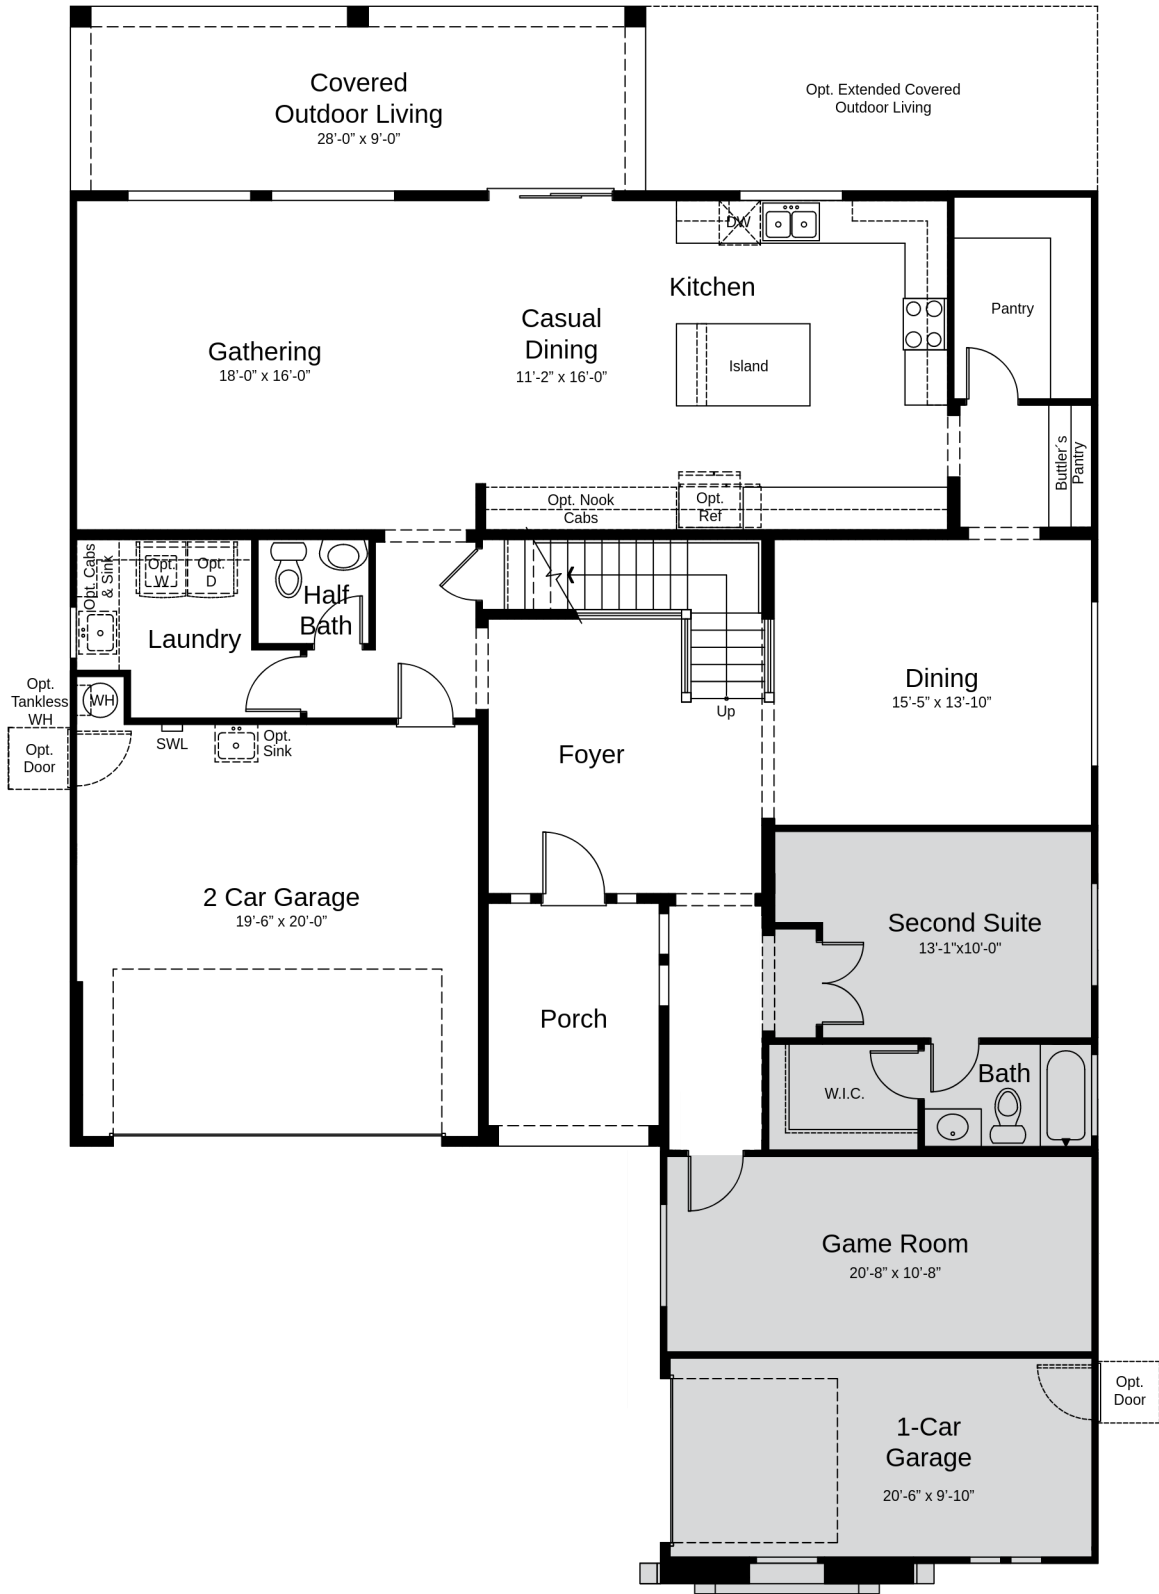

PLAN COTTONWOOD 3,636 SQ. FT. | 2 FL | 4-5 BED | 2.5-3.5 BTH | 2-4-CAR GRG.

Elevation A- Spanish

PLAN COTTONWOOD 3,636 SQ. FT. | 2 FL | 4-5 BED | 2.5-3.5 BTH | 2-4-CAR GRG.

PLAN COTTONWOOD 3,636 SQ. FT. | 2 FL | 4-5 BED | 2.5-3.5 BTH | 2-4-CAR GRG.