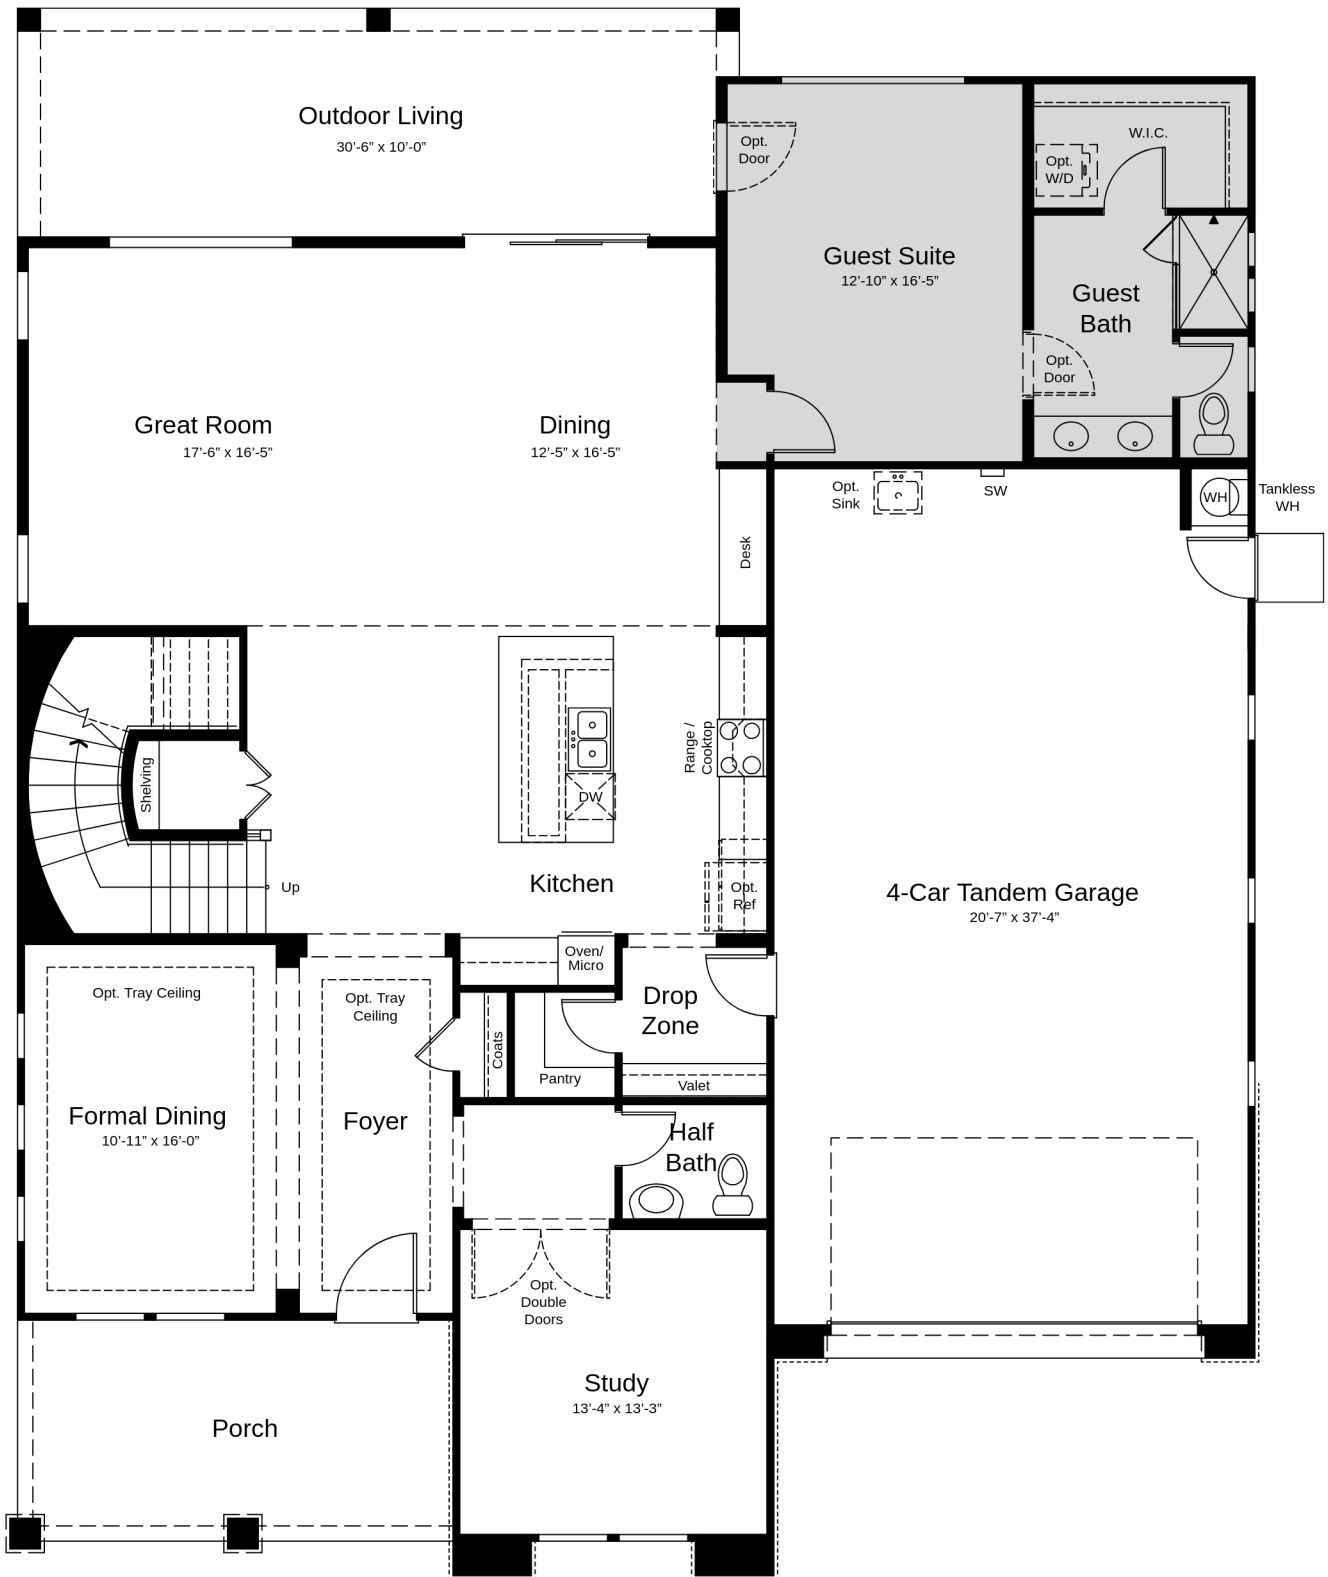

PLAN YOSEMITE 4,183 SQ. FT. | 2 FL | 5 BED | 3.5 BTH | 2F 1S-CAR GRG.

Ranch

PLAN YOSEMITE 4,183 SQ. FT. | 2 FL | 5 BED | 3.5 BTH | 2F 1S-CAR GRG.

PLAN YOSEMITE 4,183 SQ. FT. | 2 FL | 5 BED | 3.5 BTH | 2F 1S-CAR GRG.