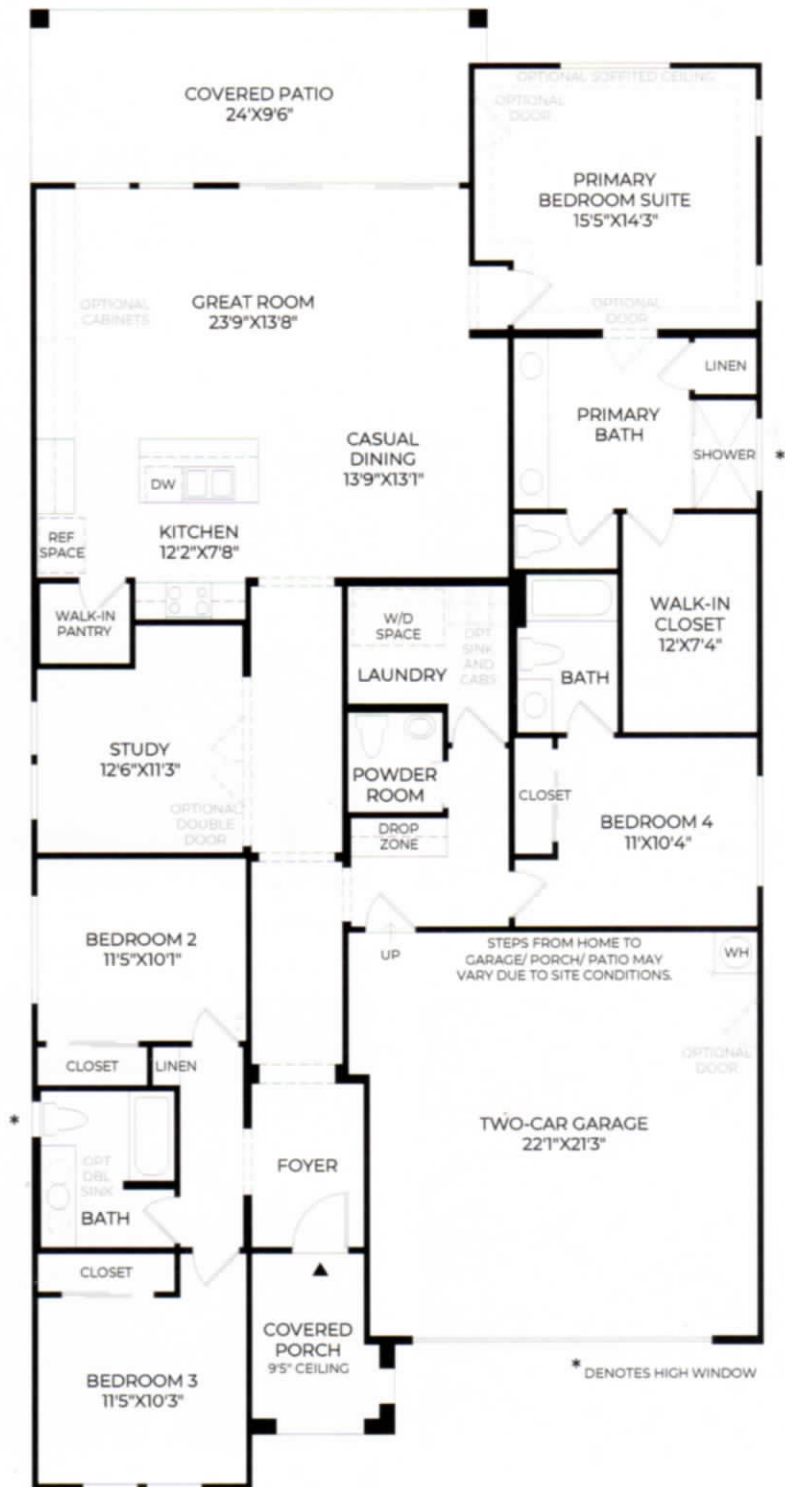

ALEXANDRIA &
ARLINGTON
COLLECTIONS

Carlyle

4 Bedrooms / 3.5 Baths / 2-Car Garage
2,215 SQ FT / 9' Ceiling

CRAFTSMAN

FARMHOUSE

SPANISH

PRAIRIE

17193 WEST MONTEPELIER STREET
SURPRISE, ARIZONA 85388

STERLINGGROVE.COM
(623) 401-1455

 Photos are images only and should not be relied upon to confirm applicable features.
This is not an offering where prohibited by law. Listing Broker Toll Brothers Real Estate,
Inc. Prices subject to change without notice. 406966 12/20

sterling
GROVE

Toll Brothers
AMERICA'S LUXURY HOME BUILDER®

Floor Plan
9' CEILING HEIGHT

STRUCTURAL OPTIONS*

Multi-Slide Door at Great Room

Expanded Garage

Extended Patio

Guest Casita Addition