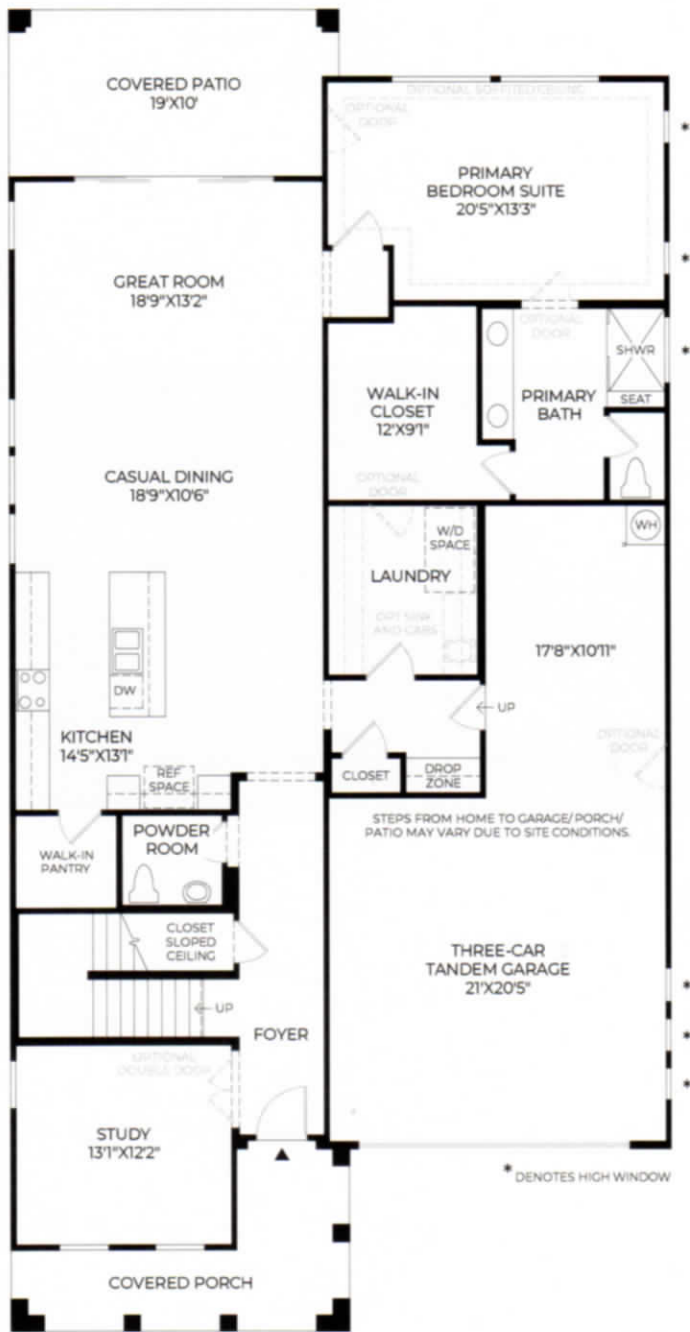

ARLINGTON  
COLLECTION

Kingsmill

4-6 Bedrooms / 3.5-4.5 Baths  
3-Car Garage / 3,182 SQ FT / 9' Ceiling

CRAFTSMAN

FARMHOUSE

SPANISH

17193 WEST MONTPELIER STREET  
SURPRISE, ARIZONA 85388

STERLINGGROVE.COM  
(623) 401-1455

Photos are images only and should not be relied upon to confirm applicable features.  
This is not an offering where prohibited by law. Listing Broker Toll Brothers Real Estate,  
Inc. Prices subject to change without notice. 406966 12/20

sterling  
GROVE

Toll Brothers  
AMERICA'S LUXURY HOME BUILDER

**First Floor**  
9' CEILING HEIGHT

**Second Floor**  
9' CEILING HEIGHT

**STRUCTURAL OPTIONS\***

- Additional Bedroom
- Additional Study
- Expanded Primary Suite

- 16' Stacked Multi-Slide Door at Great Room
- Bedroom In Lieu of Flex Space

\*Additional structural options available. See a sales consultant for details.