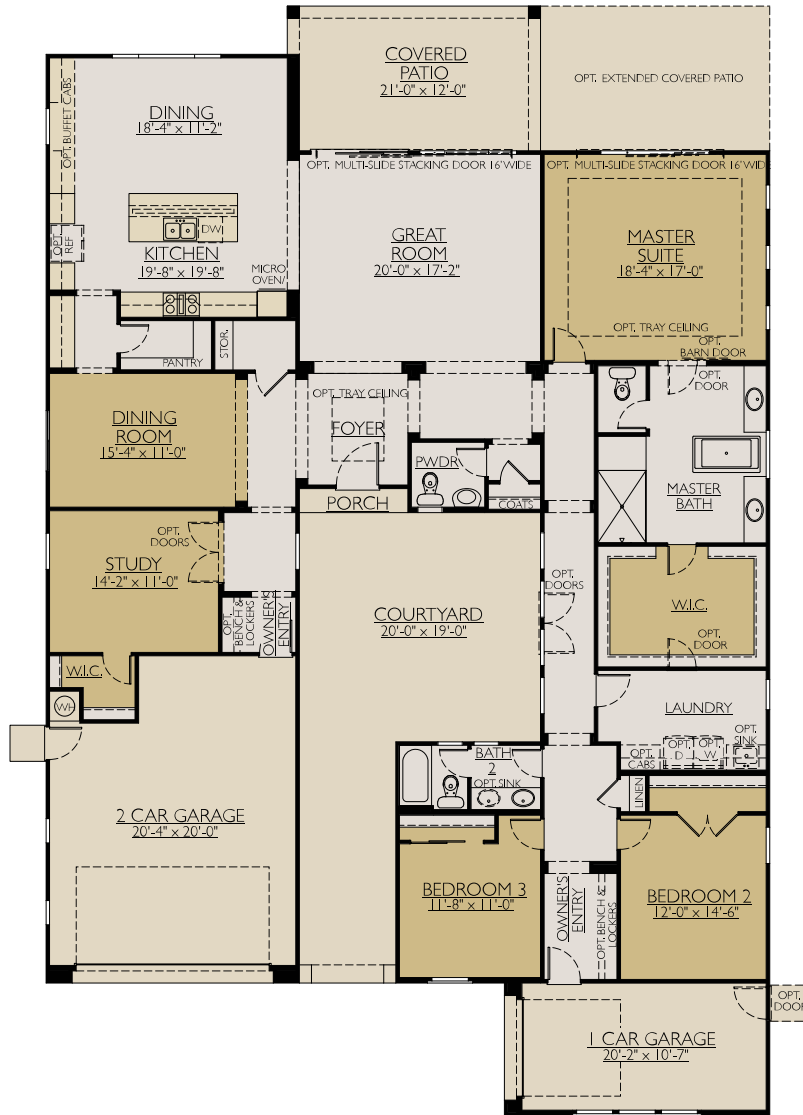

# William Ryan Homes - The Lyra

3 Bedrooms, 2.5 Baths, 3 Car Tandem Garage | 3,216 Square Feet

## First Floor

<http://www.WilliamRyanHomes.com>

William Ryan Homes reserves the right to change elevations, specifications, materials and prices without notice. Window location, porches, ceiling heights and room dimensions vary per elevation. The availability of certain options is subject to construction status and schedule. Optional features may be predetermined and included at additional cost on select homes. Renderings are artist's conception only.

# William Ryan Homes - The Lyra

3 Bedrooms, 2.5 Baths, 3 Car Tandem Garage | 3,216 Square Feet

<http://www.WilliamRyanHomes.com>

William Ryan Homes reserves the right to change elevations, specifications, materials and prices without notice. Window location, porches, ceiling heights and room dimensions vary per elevation. The availability of certain options is subject to construction status and schedule. Optional features may be predetermined and included at additional cost on select homes. Renderings are artist's conception only.