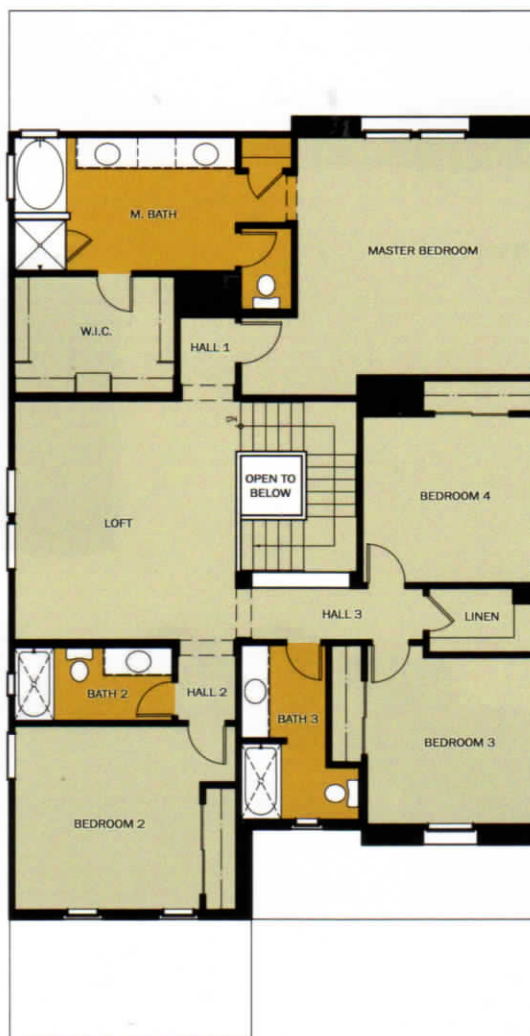

CALISTOGA

ELEVATION A

ELEVATION B

ELEVATION C

ELEVATION D

Tamber Bey
TAMBER BEY 3,052 SQUARE FEET *Tamber Bey* **FULTON HOMES**

CALISTOGA

LOWER FLOOR PLAN

UPPER FLOOR PLAN

FOR OPTIONS AND ROOM CHANGES, SEE OUR INTERACTIVE FLOOR PLANS AT WWW.FULTONHOMES.COM

Tamber bey
TAMBER BEY

3,052 SQUARE FEET

FULTON HOMES