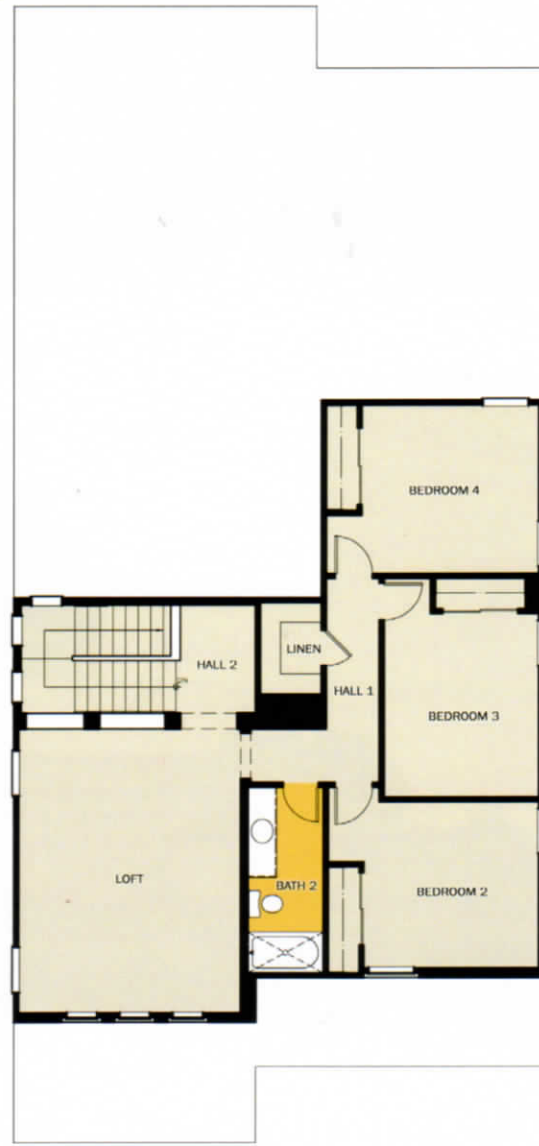

CALISTOGA

ELEVATION A

ELEVATION B

ELEVATION C

ELEVATION D

Romeo
ROMEIO

2,752 SQUARE FEET

FULTON HOMES

CALISTOGA

- Tile Included Areas
- Carpet Included Areas
- Suggested Additional Hard Surface

LOWER FLOOR PLAN

UPPER FLOOR PLAN

FOR OPTIONS AND ROOM CHANGES, SEE OUR INTERACTIVE FLOOR PLANS AT WWW.FULTONHOMES.COM

Romeo
ROMEIO

2,752 / 3,021 SQUARE FEET

FULTON HOMES