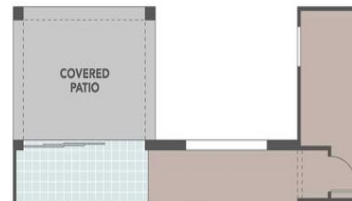

Topaz
 Hacienda Series

2,623 Approx. SQ FT
 4 Beds
 3 Baths
 2-Car Garage
 1-Story

Optional Multi-Slide Door with
 Optional Covered Patio B at Great Room

Optional Covered Patio B at Great Room

Optional Multi-Slide Door at Nook

Optional Owner's Bath

Optional Super Laundry
 ILO Storage

Optional Hobby/Game Room
 ILO Storage