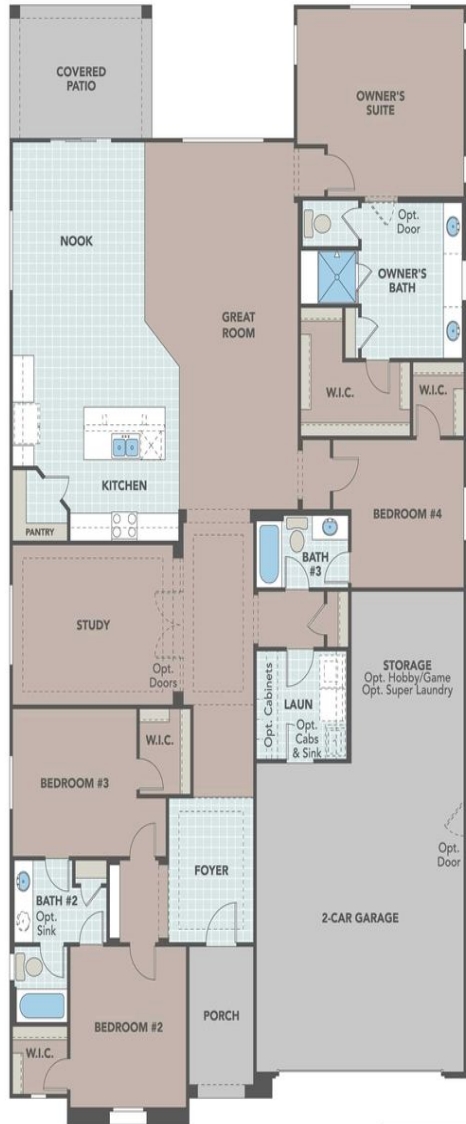

Topaz
 Hacienda Series

2,623 Approx. SQ FT
 4 Beds
 3 Baths
 2-Car Garage
 1-Story

Optional Multi-Slide Door with
 Optional Covered Patio B at Great Room

Optional Covered Patio B at Great Room

Optional Multi-Slide Door at Nook

Optional Owner's Bath

Optional Super Laundry
 ILO Storage

Optional Hobby/Game Room
 ILO Storage