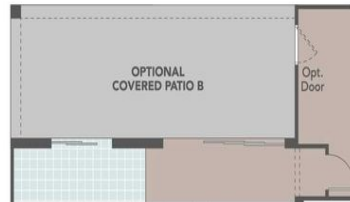

Topaz
 Hacienda Series

2,623 Approx. SQ FT
 4 Beds
 3 Baths
 2-Car Garage
 1-Story

Optional Multi-Slide Door with
 Optional Covered Patio B at Great Room

Optional Covered Patio B at Great Room

Optional Multi-Slide Door at Nook

Optional Owner's Bath

Optional Super Laundry
 ILO Storage

Optional Hobby/Game Room
 ILO Storage