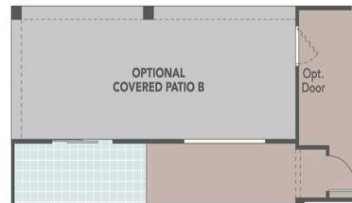

Topaz
 Hacienda Series

2,623 Approx. SQ FT
 4 Beds
 3 Baths
 2-Car Garage
 1-Story

Optional Multi-Slide Door with
 Optional Covered Patio B at Great Room

Optional Covered Patio B at Great Room

Optional Multi-Slide Door at Nook

Optional Owner's Bath

Optional Super Laundry
 ILO Storage

Optional Hobby/Game Room
 ILO Storage