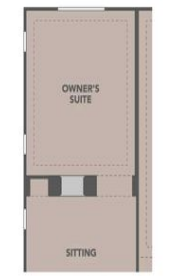

Sienna
 Hacienda Series

3,947 Approx. SQ FT
 4 - 5 Beds
 3.5 - 4 Baths
 3-Car Garage
 2-Story

Optional Pool Bath ILO Powder

Optional Multi-Slide Door at Great Room

Optional Pocket Office

Optional Extended Covered Patio

Optional Extended Covered Patio with Optional Multi-Slide Door at Great Room

Optional Extended Island

SECOND FLOOR

Optional Media Room ILO Game Room

Optional Bedroom 5 ILO Game Room

Optional 2 Sided Fireplace at Owner's Suite

Optional Walk-in Shower