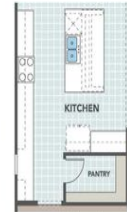

Sienna
 Hacienda Series

3,947 Approx. SQ FT
 4 - 5 Beds
 3.5 - 4 Baths
 3-Car Garage
 2-Story

Optional Pool Bath ILO Powder

Optional Multi-Slide Door at Great Room

Optional Pocket Office

Optional Extended Covered Patio

Optional Extended Covered Patio with Optional Multi-Slide Door at Great Room

Optional Extended Island

SECOND FLOOR

Optional Media Room ILO Game Room

Optional Bedroom 5 ILO Game Room

Optional 2 Sided Fireplace at Owner's Suite