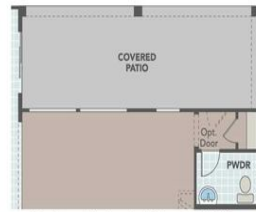

Sienna
 Hacienda Series

3,947 Approx. SQ FT
 4 - 5 Beds
 3.5 - 4 Baths
 3-Car Garage
 2-Story

Optional Pool Bath ILO Powder

Optional Multi-Slide Door at Great Room

Optional Pocket Office

Optional Extended Covered Patio

Optional Extended Covered Patio with Optional Multi-Slide Door at Great Room

Optional Extended Island

SECOND FLOOR

Optional Media Room ILO Game Room

Optional Bedroom 5 ILO Game Room

Optional 2 Sided Fireplace at Owner's Suite