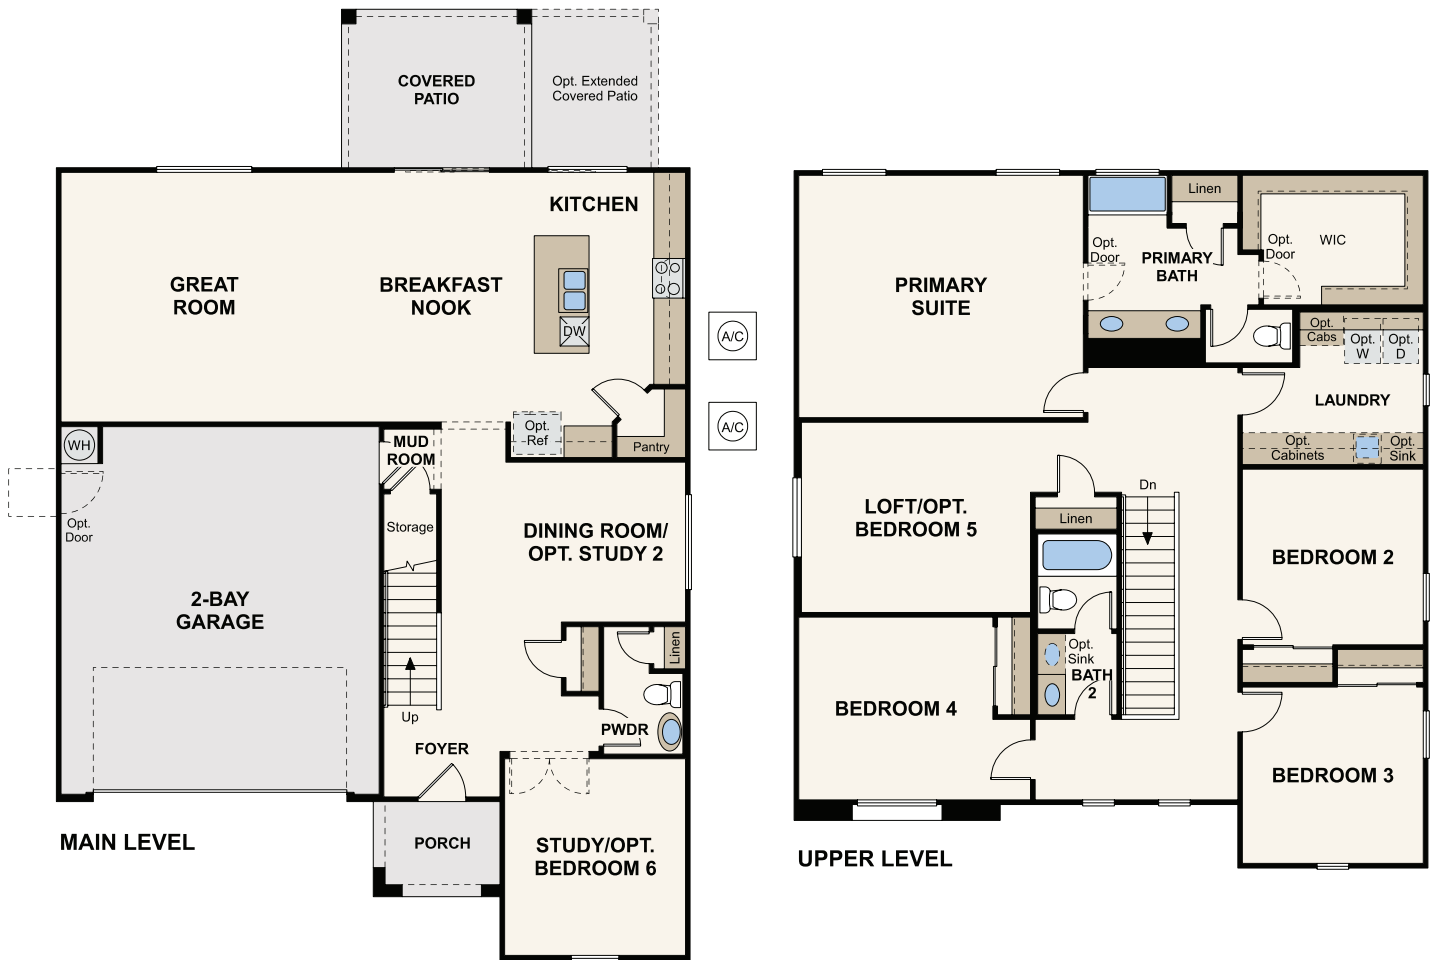

NORTH COPPER CANYON | SKYVIEW COLLECTION

RESIDENCE 10

APPROX. 2,840 SQ. FT. | 2-STORY | 4 BEDROOMS | 2.5 BATHROOMS | 2-BAY GARAGE

ELEVATION A

ELEVATION B

ELEVATION C

Prices, plans, and terms are effective on the date of publication and subject to change without notice. Square footage/acreage shown is only an estimate and actual square footage/acreage will differ. Buyer should rely on his or her own evaluation of usable area. Depictions of homes or other features are artist conceptions. Hardscape, landscape, and other items shown may be decorator suggestions that are not included in the purchase price and availability may vary. ©2023 Century Communities, Inc. Rev. 10/10/2023

FLOOR PLAN

Prices, plans, and terms are effective on the date of publication and subject to change without notice. Square footage/acreage shown is only an estimate and actual square footage/acreage will differ. Buyer should rely on his or her own evaluation of usable area. Depictions of homes or other features are artist conceptions. Hardscape, landscape, and other items shown may be decorator suggestions that are not included in the purchase price and availability may vary. ©2023 Century Communities, Inc. Rev. 10/10/2023