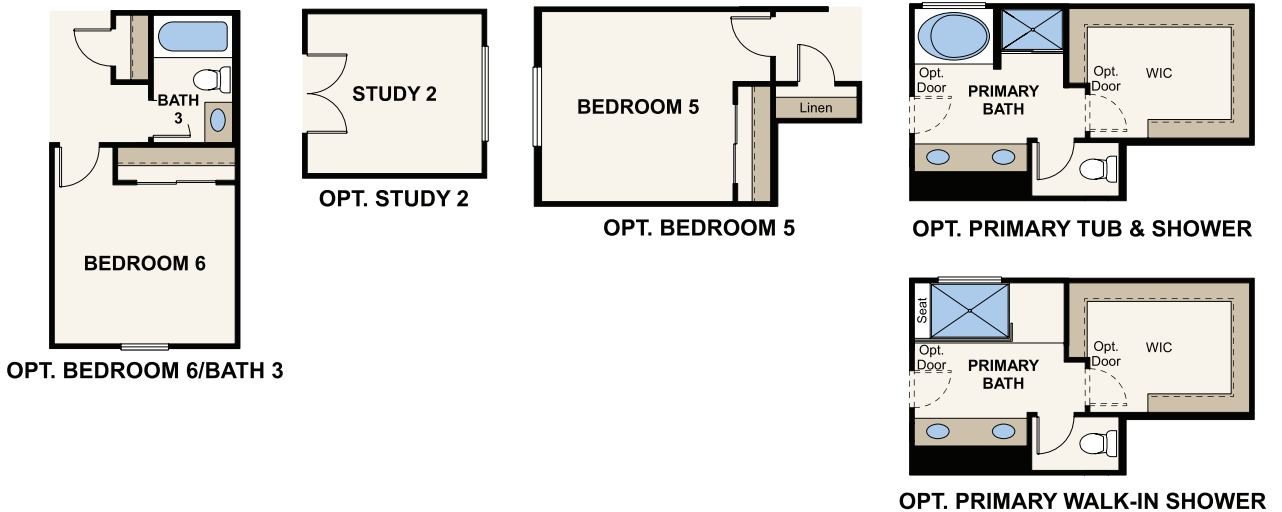

NORTH COPPER CANYON | SKYVIEW COLLECTION

RESIDENCE 10

APPROX. 2,840 SQ. FT. | 2-STORY | 4 BEDROOMS | 2.5 BATHROOMS | 2-BAY GARAGE

ELEVATION A

ELEVATION B

ELEVATION C

Prices, plans, and terms are effective on the date of publication and subject to change without notice. Square footage/acreage shown is only an estimate and actual square footage/acreage will differ. Buyer should rely on his or her own evaluation of usable area. Depictions of homes or other features are artist conceptions. Hardscape, landscape, and other items shown may be decorator suggestions that are not included in the purchase price and availability may vary. ©2023 Century Communities, Inc. Rev. 10/10/2023

FLOOR PLAN

Prices, plans, and terms are effective on the date of publication and subject to change without notice. Square footage/acreage shown is only an estimate and actual square footage/acreage will differ. Buyer should rely on his or her own evaluation of usable area. Depictions of homes or other features are artist conceptions. Hardscape, landscape, and other items shown may be decorator suggestions that are not included in the purchase price and availability may vary. ©2023 Century Communities, Inc. Rev. 10/10/2023