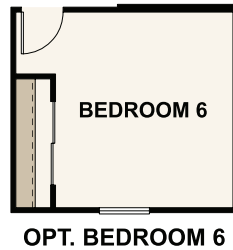

NORTH COPPER CANYON | SKYVIEW COLLECTION

RESIDENCE 9

APPROX. 2,611 SQ. FT. | 2-STORY | 4 BEDROOMS | 3 BATHROOMS | 2-BAY GARAGE

ELEVATION A

ELEVATION B

ELEVATION C

Prices, plans, and terms are effective on the date of publication and subject to change without notice. Square footage/acreage shown is only an estimate and actual square footage/acreage will differ. Buyer should rely on his or her own evaluation of usable area. Depictions of homes or other features are artist conceptions. Hardscape, landscape, and other items shown may be decorator suggestions that are not included in the purchase price and availability may vary. ©2023 Century Communities, Inc. Rev. 10/10/2023