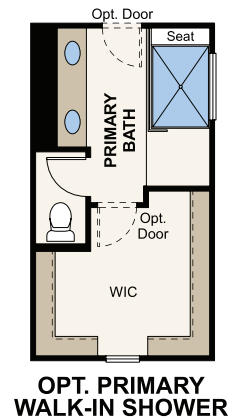

NORTH COPPER CANYON | SKYVIEW COLLECTION

RESIDENCE 9

APPROX. 2,611 SQ. FT. | 2-STORY | 4 BEDROOMS | 3 BATHROOMS | 2-BAY GARAGE

ELEVATION A

ELEVATION B

ELEVATION C

Prices, plans, and terms are effective on the date of publication and subject to change without notice. Square footage/acreage shown is only an estimate and actual square footage/acreage will differ. Buyer should rely on his or her own evaluation of usable area. Depictions of homes or other features are artist conceptions. Hardscape, landscape, and other items shown may be decorator suggestions that are not included in the purchase price and availability may vary. ©2023 Century Communities, Inc. Rev. 10/10/2023