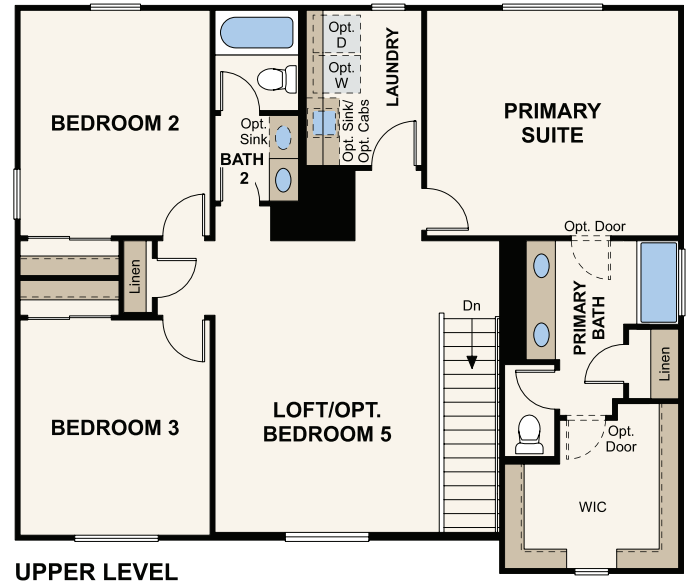

NORTH COPPER CANYON | SKYVIEW COLLECTION

RESIDENCE 9

APPROX. 2,611 SQ. FT. | 2-STORY | 4 BEDROOMS | 3 BATHROOMS | 2-BAY GARAGE

ELEVATION A

ELEVATION B

ELEVATION C

Prices, plans, and terms are effective on the date of publication and subject to change without notice. Square footage/acreage shown is only an estimate and actual square footage/acreage will differ. Buyer should rely on his or her own evaluation of usable area. Depictions of homes or other features are artist conceptions. Hardscape, landscape, and other items shown may be decorator suggestions that are not included in the purchase price and availability may vary. ©2023 Century Communities, Inc. Rev. 10/10/2023

FLOOR PLAN

Prices, plans, and terms are effective on the date of publication and subject to change without notice. Square footage/acreage shown is only an estimate and actual square footage/acreage will differ. Buyer should rely on his or her own evaluation of usable area. Depictions of homes or other features are artist conceptions. Hardscape, landscape, and other items shown may be decorator suggestions that are not included in the purchase price and availability may vary. ©2023 Century Communities, Inc. Rev. 10/10/2023