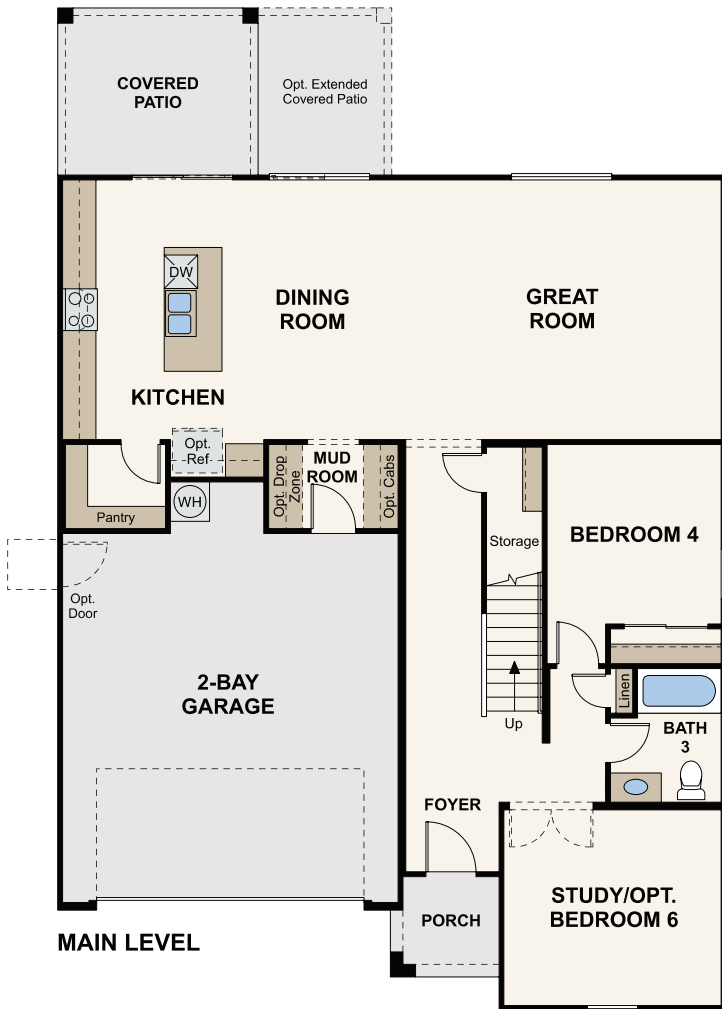

NORTH COPPER CANYON | SKYVIEW COLLECTION

RESIDENCE 9

APPROX. 2,611 SQ. FT. | 2-STORY | 4 BEDROOMS | 3 BATHROOMS | 2-BAY GARAGE

ELEVATION A

ELEVATION B

ELEVATION C

Prices, plans, and terms are effective on the date of publication and subject to change without notice. Square footage/acreage shown is only an estimate and actual square footage/acreage will differ. Buyer should rely on his or her own evaluation of usable area. Depictions of homes or other features are artist conceptions. Hardscape, landscape, and other items shown may be decorator suggestions that are not included in the purchase price and availability may vary. ©2023 Century Communities, Inc. Rev. 10/10/2023

FLOOR PLAN

Prices, plans, and terms are effective on the date of publication and subject to change without notice. Square footage/acreage shown is only an estimate and actual square footage/acreage will differ. Buyer should rely on his or her own evaluation of usable area. Depictions of homes or other features are artist conceptions. Hardscape, landscape, and other items shown may be decorator suggestions that are not included in the purchase price and availability may vary. ©2023 Century Communities, Inc. Rev. 10/10/2023