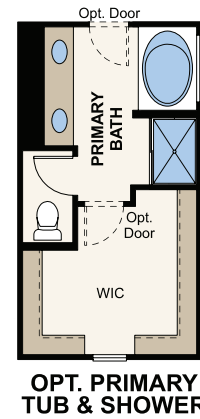

NORTH COPPER CANYON | SKYVIEW COLLECTION

RESIDENCE 9

APPROX. 2,611 SQ. FT. | 2-STORY | 4 BEDROOMS | 3 BATHROOMS | 2-BAY GARAGE

ELEVATION A

ELEVATION B

ELEVATION C

Prices, plans, and terms are effective on the date of publication and subject to change without notice. Square footage/acreage shown is only an estimate and actual square footage/acreage will differ. Buyer should rely on his or her own evaluation of usable area. Depictions of homes or other features are artist conceptions. Hardscape, landscape, and other items shown may be decorator suggestions that are not included in the purchase price and availability may vary. ©2023 Century Communities, Inc. Rev. 10/10/2023