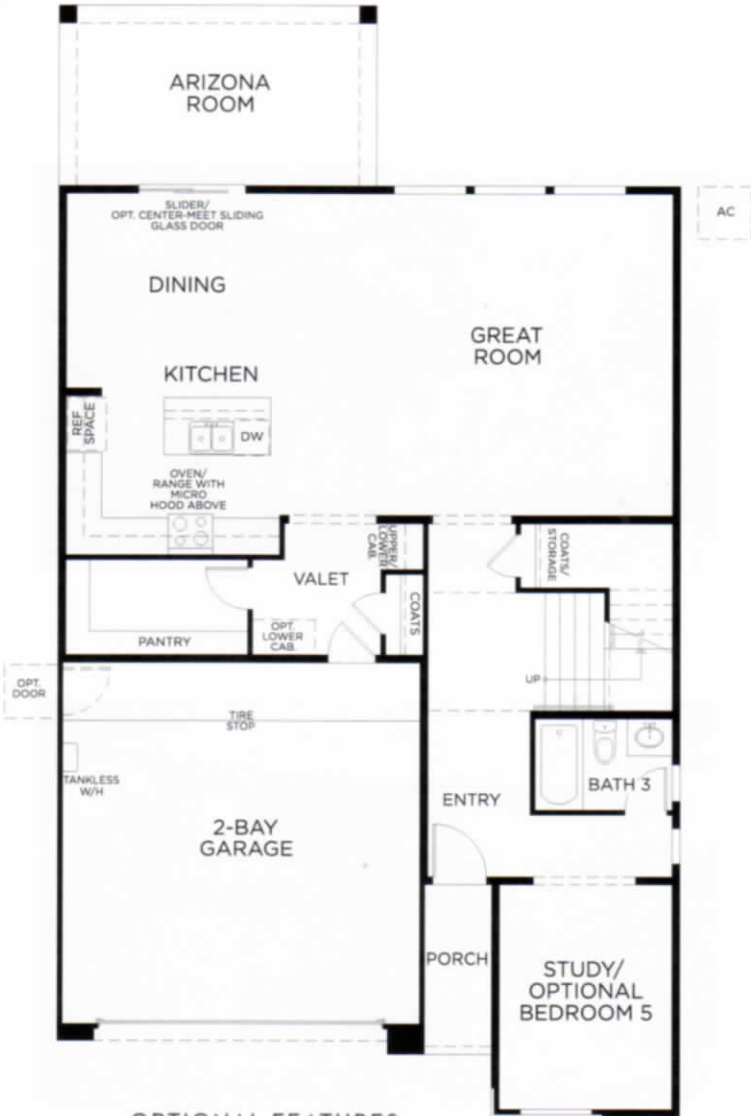

Riata at Alamar

TRENZA

Approx. 2,567 Sq. Ft. • 4 – 5 Bedrooms • 3 Bathrooms • 2-Car Garage

ELEVATION A

ELEVATION B

ELEVATION C

ELEVATION D

Riata at Alamar

TRENZA

Approx. 2,567 Sq. Ft. • 4 - 5 Bedrooms • 3 Bathrooms • 2-Car Garage

FIRST FLOOR

SECOND FLOOR

OPTIONAL BEDROOM 5
IN LIEU OF STUDY

OPTIONAL FEATURES

OPTIONAL CENTER-MEET SLIDING
GLASS DOOR IN LIEU OF SLIDER