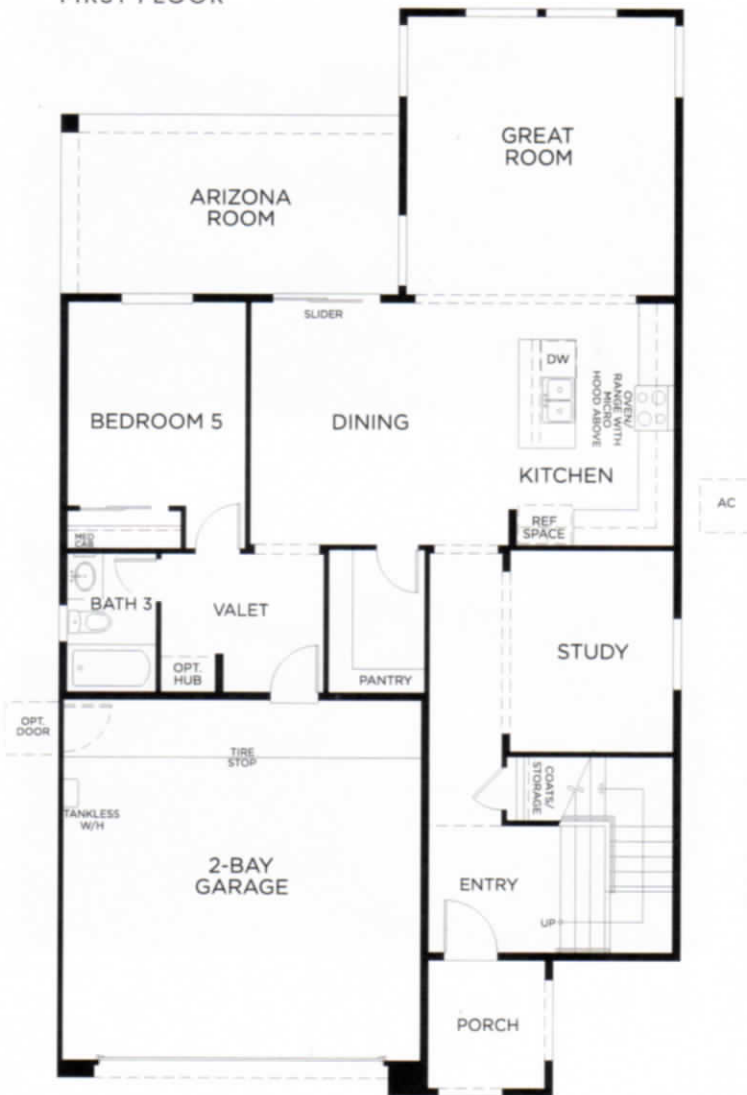

Riata at Alamar

RIENDA

Approx. 2,807 Sq. Ft. • 5 Bedrooms • 3 Bathrooms • 2-Car Garage

ELEVATION A

ELEVATION B

ELEVATION C

ELEVATION D

Riata at Alamar

RIENDA

Approx. 2,807 Sq. Ft. • 5 Bedrooms • 3 Bathrooms • 2-Car Garage

FIRST FLOOR

SECOND FLOOR