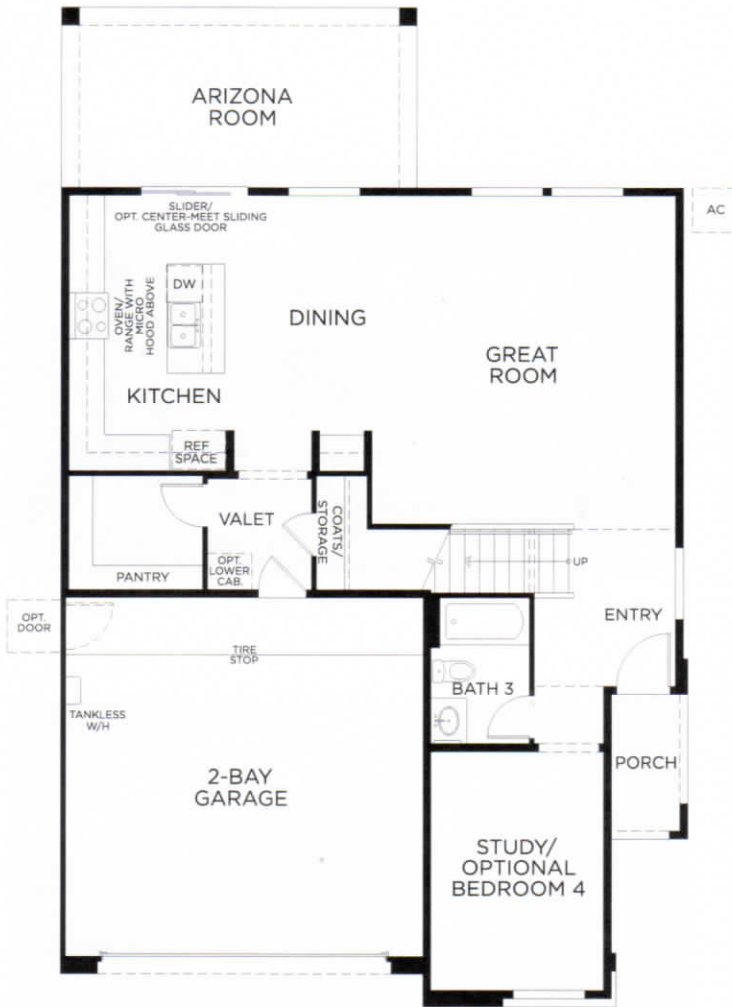

Riata at Alamar

LIGO

Approx. 2,253 Sq. Ft. • 3 – 4 Bedrooms • 3 Bathrooms • 2-Car Garage

ELEVATION A

ELEVATION B

ELEVATION C

ELEVATION D

Riata at Alamar

LIGO

Approx. 2,253 Sq. Ft. • 3 - 4 Bedrooms • 3 Bathrooms • 2-Car Garage

FIRST FLOOR

SECOND FLOOR

OPTIONAL FEATURES

OPTIONAL CENTER-MEET SLIDING GLASS DOOR IN LIEU OF SLIDER

OPTIONAL BEDROOM 4 IN LIEU OF STUDY