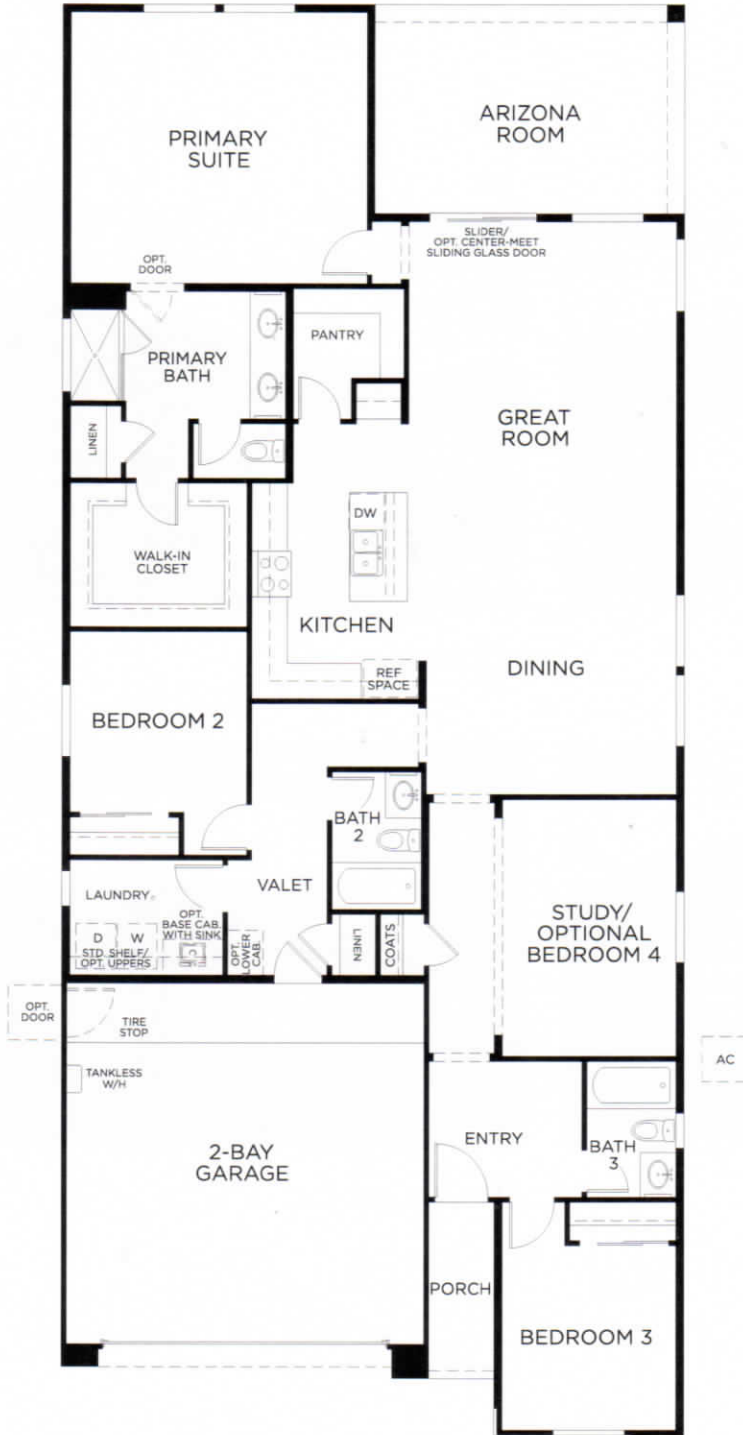

Riata at Alamar

LASSO

Approx. 2,028 Sq. Ft. • 3 - 4 Bedrooms • 3 Bathrooms • 2-Car Garage

ELEVATION A

ELEVATION B

ELEVATION C

ELEVATION D

Riata at Alamar

LASSO

Approx. 2,028 Sq. Ft. • 3 - 4 Bedrooms • 3 Bathrooms • 2-Car Garage

FIRST FLOOR

OPTIONAL FEATURES

OPTIONAL CENTER-MEET SLIDING GLASS DOOR IN LIEU OF SLIDER

OPTIONAL BEDROOM 4 IN LIEU OF STUDY