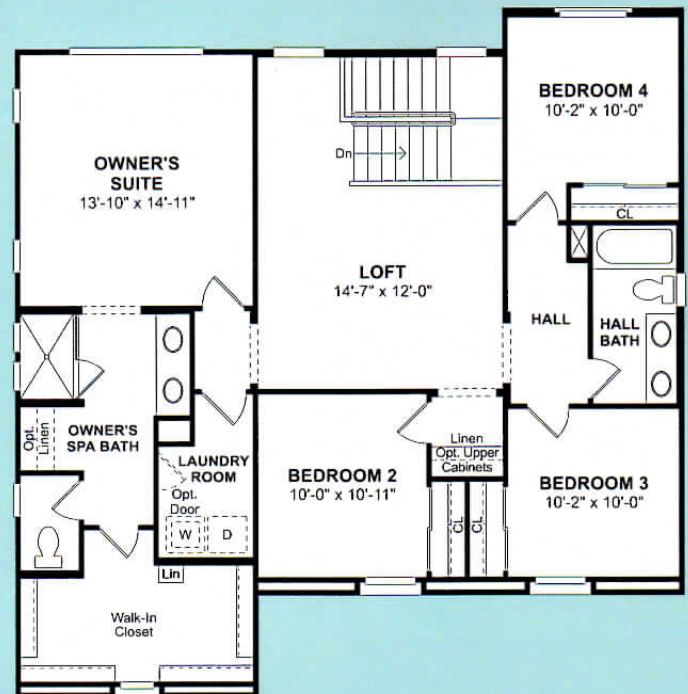

HARMONY

2,167 Square Feet

4 Bedrooms • 2.5 Baths • 3 Car Tandem Garage

Spanish Colonial - Elevation A Artist's Rendering

FIRST FLOOR

SECOND FLOOR

KHovnanian[®]
Homes

PRELIMINARY

HARMONY OPTIONS

2,167 Square Feet

4 Bedrooms • 2.5 Baths • 3 Car Tandem Garage

**OPTIONAL MULTI-SLIDING
GLASS DOOR**

**OPTIONAL
OWNER'S
LUXURY BATH**

KHovnanian[®]
Homes

PRELIMINARY

All dimensions are approximate and this information is intended as a guide only. Renderings, window configurations and floorplans may vary from the home constructed. Not all options shown may be available at this select community. Purchasers must review detailed architectural drawings available in the sales office to ensure accuracy and understanding of the home chosen and all dimensions of the home. All square footage calculations for this home were made based on the plan dimensions only and may vary from the finished square footage of the home as built. The left-to-right orientation of each floorplan may be reversed or a mirror image of that depicted herein depending upon the location of the home within a particular building string. Exterior colors vary by building and are pre-selected by the builder. Purchasers shall not have any option as to exterior color selections for the home. Please see Sales Associate for details.