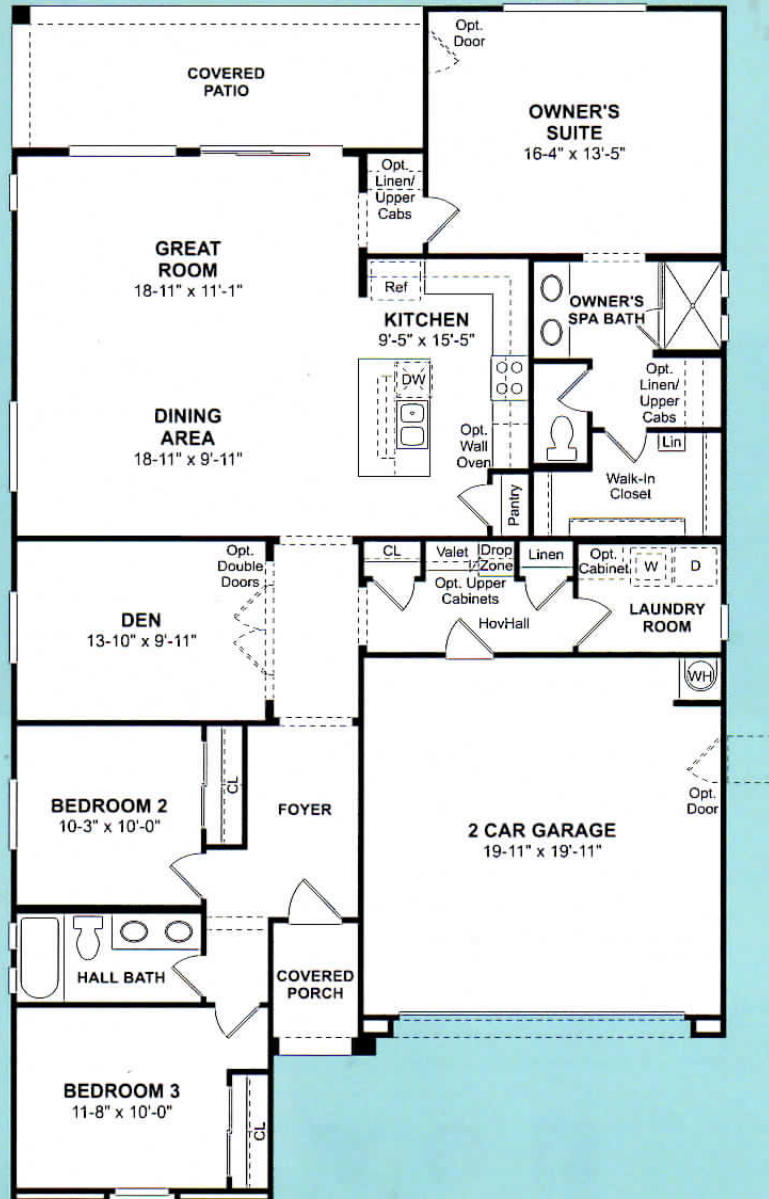

# GRACE

1,788 Square Feet

3 Bedrooms • 2 Baths • 2 Car Garage

Spanish Colonial - Elevation A

Artist's Rendering

*KHovnanian*  
Homes

PRELIMINARY

All dimensions are approximate and this information is intended as a guide only. Renderings, window configurations and floorplans may vary from the home constructed. Not all options shown may be available at this select community. Purchasers must review detailed architectural drawings available in the sales office to ensure accuracy and understanding of the home chosen and all dimensions of the home. All square footage calculations for this home were made based on the plan dimensions only and may vary from the finished square footage of the home as built. The left-to-right orientation of each floorplan may be reversed or a mirror image of that depicted herein depending upon the location of the home within a particular building string. Exterior colors vary by building and are pre-selected by the builder. Purchasers shall not have any option as to exterior color selections for the home. Please see Sales Associate for details.

# GRACE OPTIONS

1,788 Square Feet

3 Bedrooms • 2 Baths • 2 Car Garage

**OPTIONAL MULTI-SLIDING  
GLASS DOOR**

**OPTIONAL OWNER'S  
LUXURY BATH**

**OPTIONAL BEDROOM 4**

***KHovnanian<sup>®</sup>***  
*Homes*