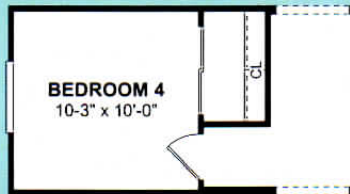

# GRACE OPTIONS

1,788 Square Feet

3 Bedrooms • 2 Baths • 2 Car Garage

**OPTIONAL MULTI-SLIDING  
GLASS DOOR**

**OPTIONAL OWNER'S  
LUXURY BATH**

**OPTIONAL BEDROOM 4**

***KHovnanian<sup>®</sup>***  
*Homes*