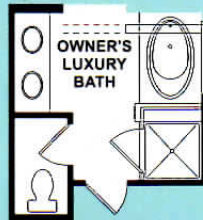

# GRACE

1,788 Square Feet

3 Bedrooms • 2 Baths • 2 Car Garage

Spanish Colonial - Elevation A

Artist's Rendering

*KHovnanian*  
Homes

PRELIMINARY

All dimensions are approximate and this information is intended as a guide only. Renderings, window configurations and floorplans may vary from the home constructed. Not all options shown may be available at this select community. Purchasers must review detailed architectural drawings available in the sales office to ensure accuracy and understanding of the home chosen and all dimensions of the home. All square footage calculations for this home were made based on the plan dimensions only and may vary from the finished square footage of the home as built. The left-to-right orientation of each floorplan may be reversed or a mirror image of that depicted herein depending upon the location of the home within a particular building string. Exterior colors vary by building and are pre-selected by the builder. Purchasers shall not have any option as to exterior color selections for the home. Please see Sales Associate for details.

# GRACE OPTIONS

1,788 Square Feet

3 Bedrooms • 2 Baths • 2 Car Garage

**OPTIONAL MULTI-SLIDING  
GLASS DOOR**

**OPTIONAL OWNER'S  
LUXURY BATH**

**OPTIONAL BEDROOM 4**

***KHovnanian<sup>®</sup>***  
*Homes*