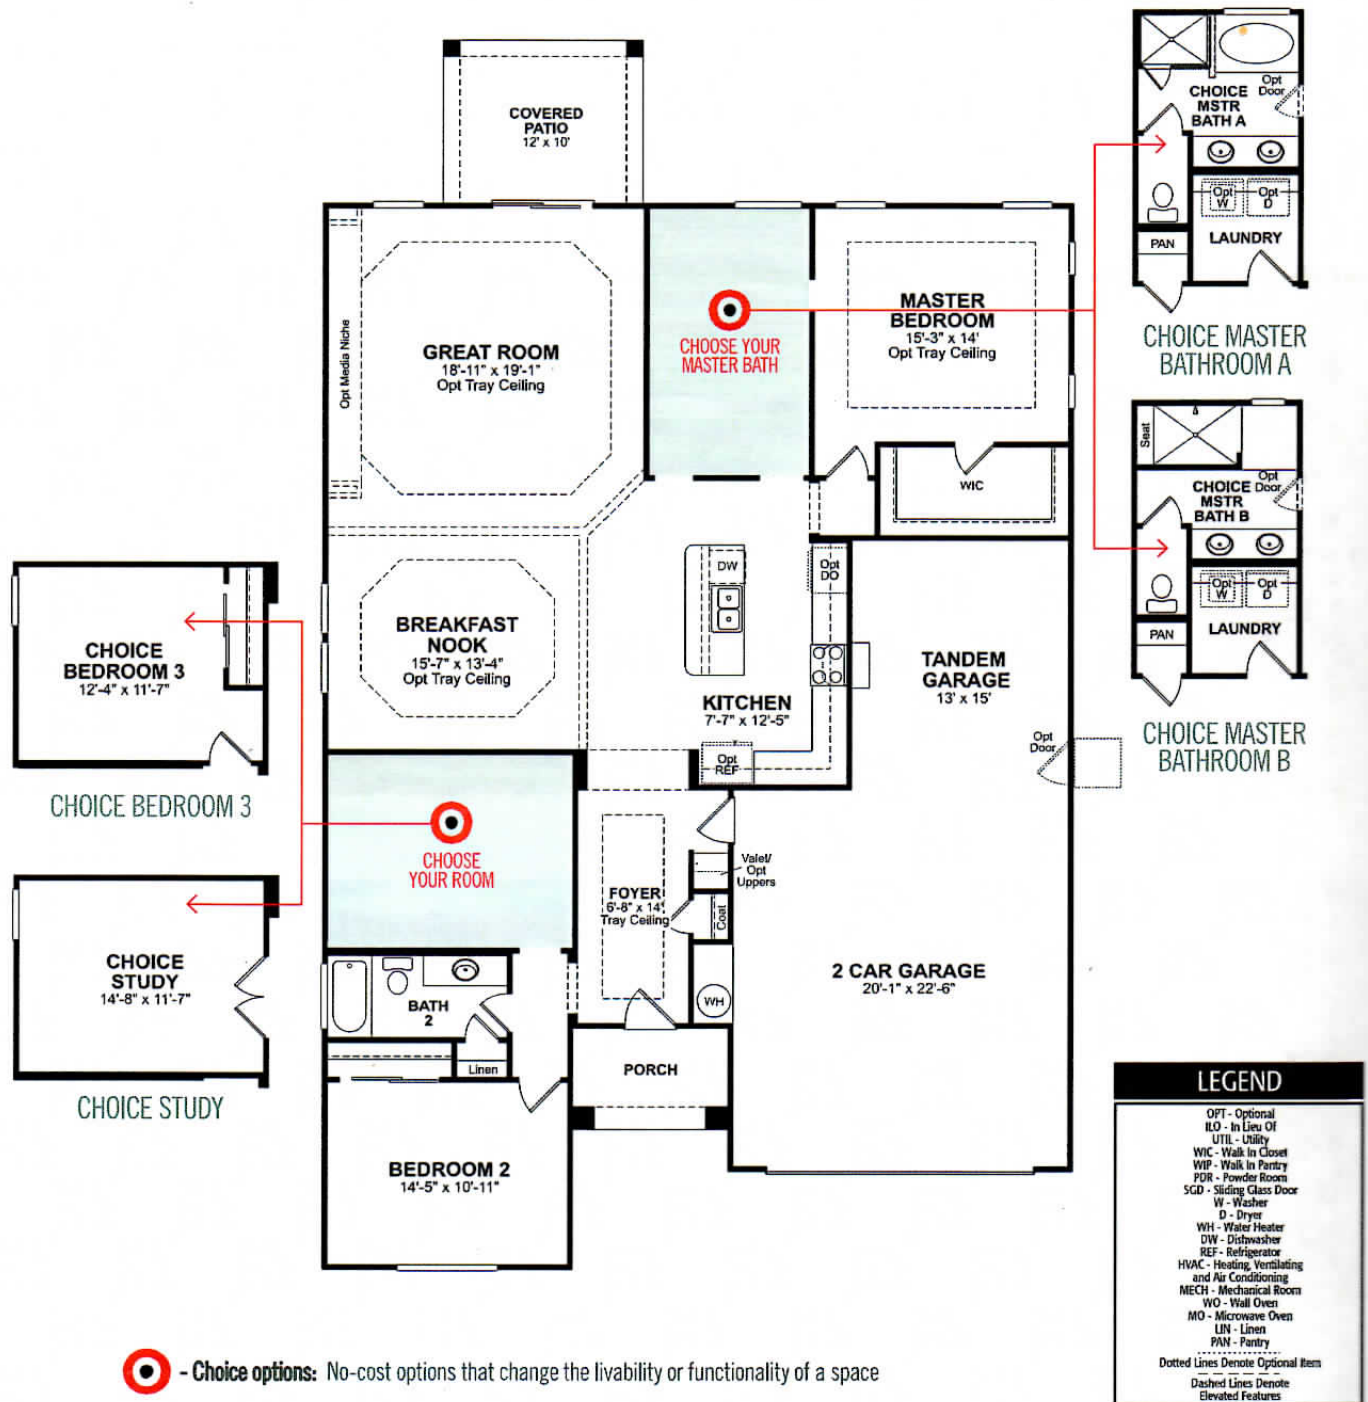

Copley

3 beds / 2 baths
1,939 sq. ft.
3-car tandem garage

BEAZER HOMES Choice Plans™

Transform your floorplan—at no additional cost!

First Floor

- Choice options: No-cost options that change the livability or functionality of a space

Paid Options

Structural options that add square footage or other structure(s) to the home for a fee

**OPTIONAL BEDROOM 4/
BATH 3
ILO TANDEM GARAGE**

**OPTIONAL SITTING ROOM
ILO TANDEM GARAGE**

OPTIONAL FULL WIDTH PATIO

OPTIONAL EXTENDED PATIO