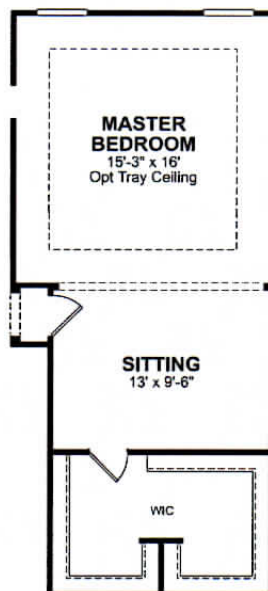

Copley

3 beds / 2 baths
1,939 sq. ft.
3-car tandem garage

BEAZER HOMES Choice Plans™

Transform your floorplan—at no additional cost!

First Floor

- Choice options: No-cost options that change the livability or functionality of a space

Paid Options

Structural options that add square footage or other structure(s) to the home for a fee

**OPTIONAL BEDROOM 4/
BATH 3
ILO TANDEM GARAGE**

**OPTIONAL SITTING ROOM
ILO TANDEM GARAGE**

OPTIONAL FULL WIDTH PATIO