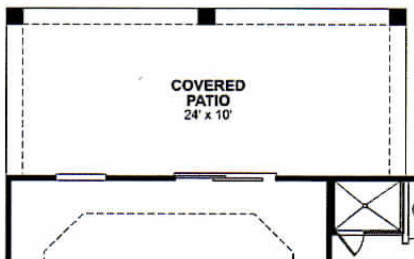

Copley

3 beds / 2 baths
1,939 sq. ft.
3-car tandem garage

BEAZER HOMES Choice Plans™

Transform your floorplan—at no additional cost!

First Floor

- Choice options: No-cost options that change the livability or functionality of a space

Paid Options

Structural options that add square footage or other structure(s) to the home for a fee

**OPTIONAL BEDROOM 4/
BATH 3
ILO TANDEM GARAGE**

**OPTIONAL SITTING ROOM
ILO TANDEM GARAGE**

OPTIONAL FULL WIDTH PATIO

OPTIONAL EXTENDED PATIO