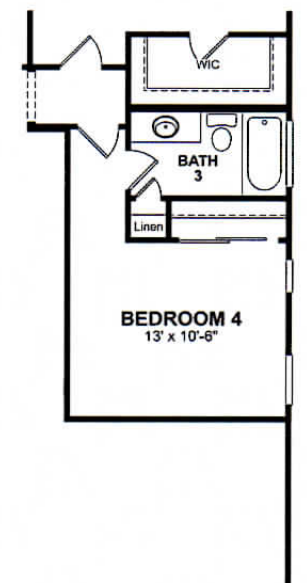

Copley

3 beds / 2 baths
1,939 sq. ft.
3-car tandem garage

BEAZER HOMES Choice Plans™

Transform your floorplan—at no additional cost!

First Floor

- Choice options: No-cost options that change the livability or functionality of a space

Paid Options

Structural options that add square footage or other structure(s) to the home for a fee

**OPTIONAL BEDROOM 4/
BATH 3
ILO TANDEM GARAGE**

**OPTIONAL SITTING ROOM
ILO TANDEM GARAGE**

OPTIONAL FULL WIDTH PATIO