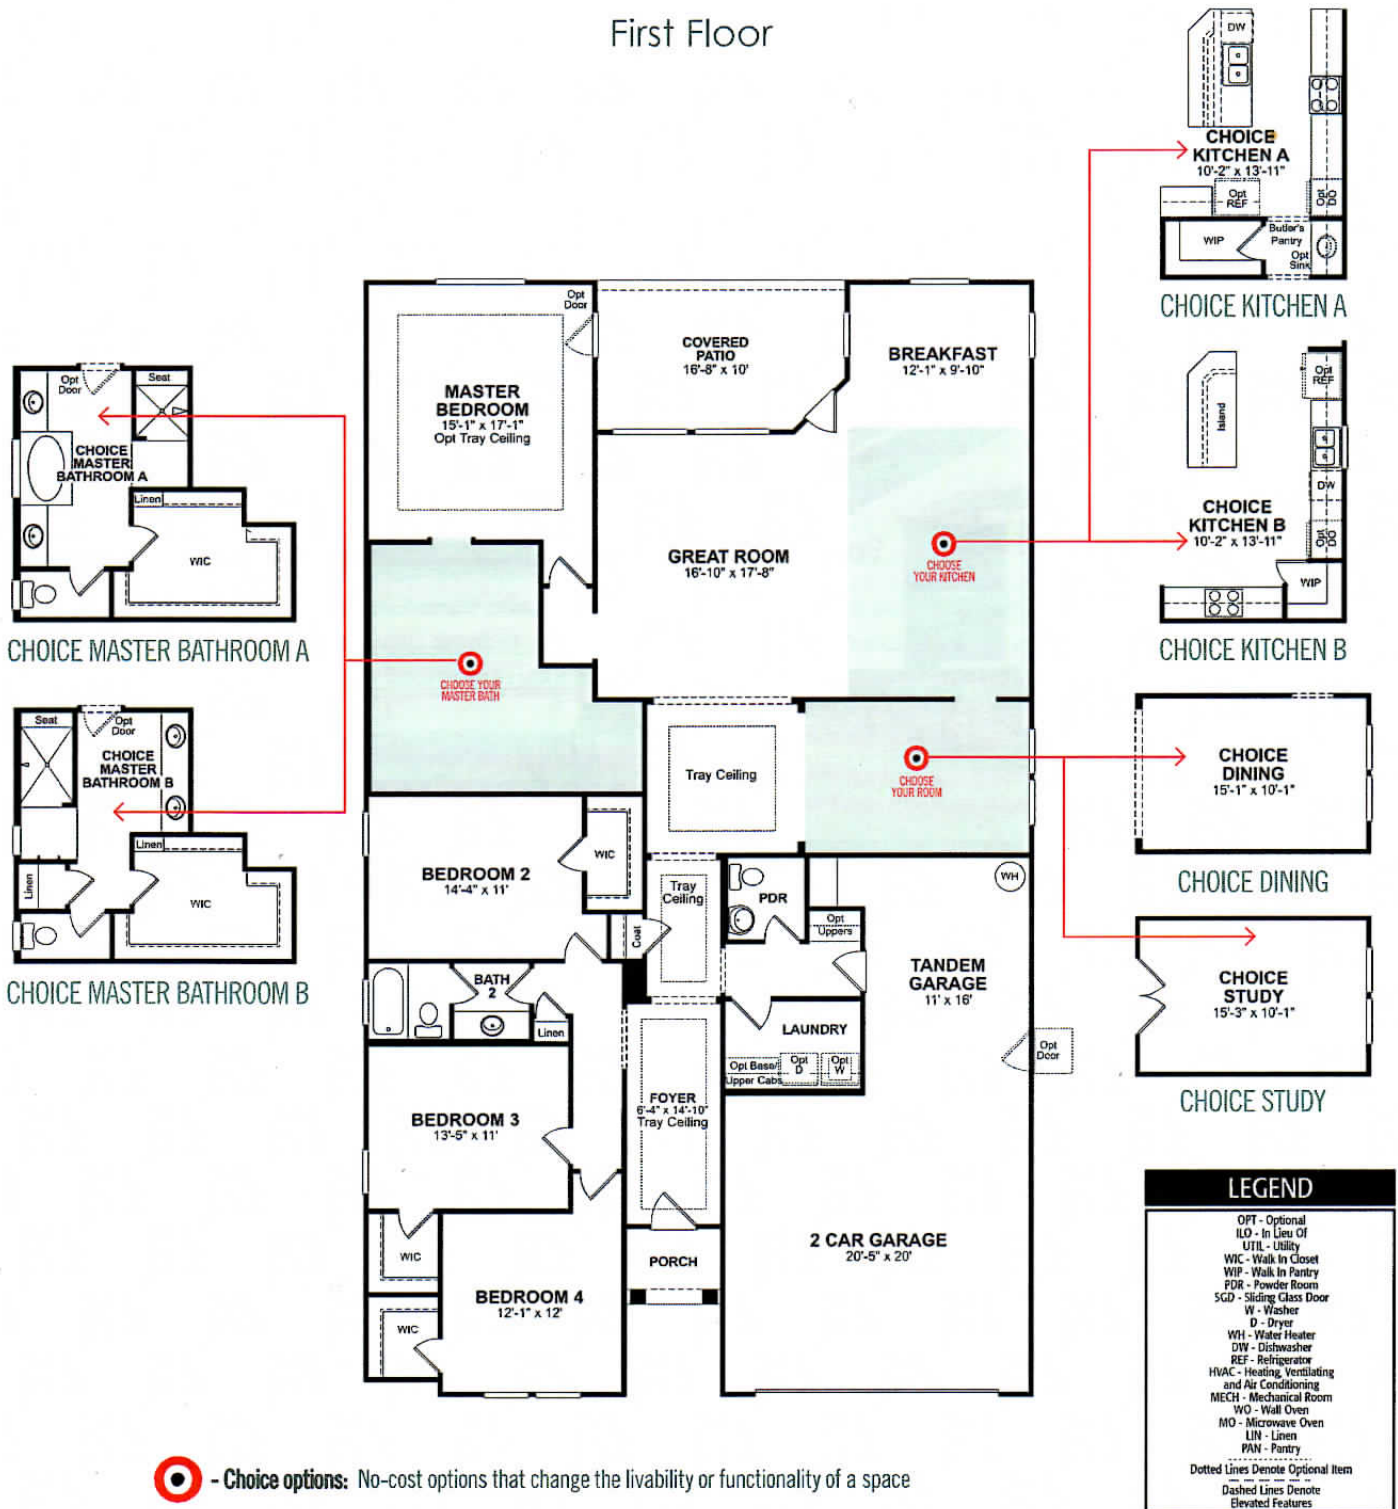

Rockwell

4 beds / 2.5 baths
2,525 sq. ft.
3-car tandem garage

BEAZER HOMES Choice Plans™

Transform your floorplan—at no additional cost!

First Floor

- Choice options: No-cost options that change the livability or functionality of a space

Paid Options

Structural options that add square footage or other structure(s) to the home for a fee

**OPTIONAL
GLASS WALL**

**OPTIONAL BATH 3
ILO POWDER**

**OPTIONAL LINEN
AT POWDER**