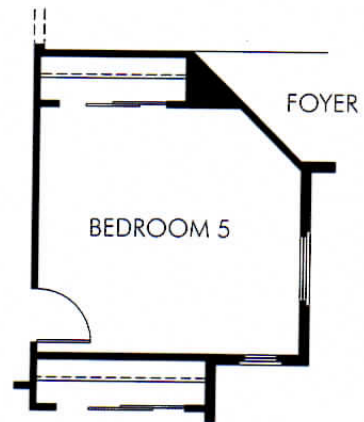

Kensington At Verrado

Liberty Series
Shasta
3,052 Sq.Ft.

ELEVATION E

ELEVATION F

ELEVATION G

Kensington At Verrado

Liberty Series
Shasta
3,052 Sq.Ft.

OPT. EXERCISE ROOM
ILO TANDEM GARAGE

OPT. BEDROOM 5
ILO DEN

OPT. MULTI-SLIDE DOOR