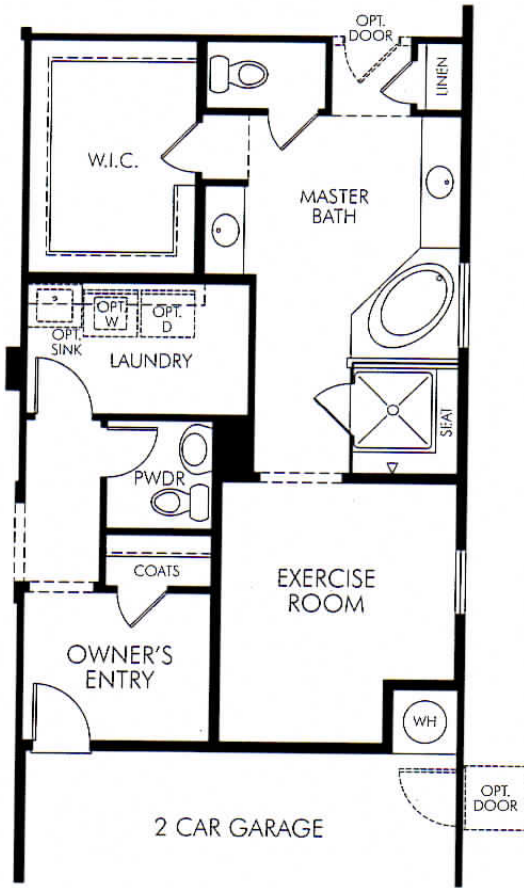

Kensington At Verrado

Liberty Series
Shasta
3,052 Sq.Ft.

ELEVATION E

ELEVATION F

ELEVATION G

Kensington At Verrado

Liberty Series
Shasta
3,052 Sq.Ft.

OPT. EXERCISE ROOM
ILO TANDEM GARAGE

OPT. BEDROOM 5
ILO DEN

OPT. MULTI-SLIDE DOOR